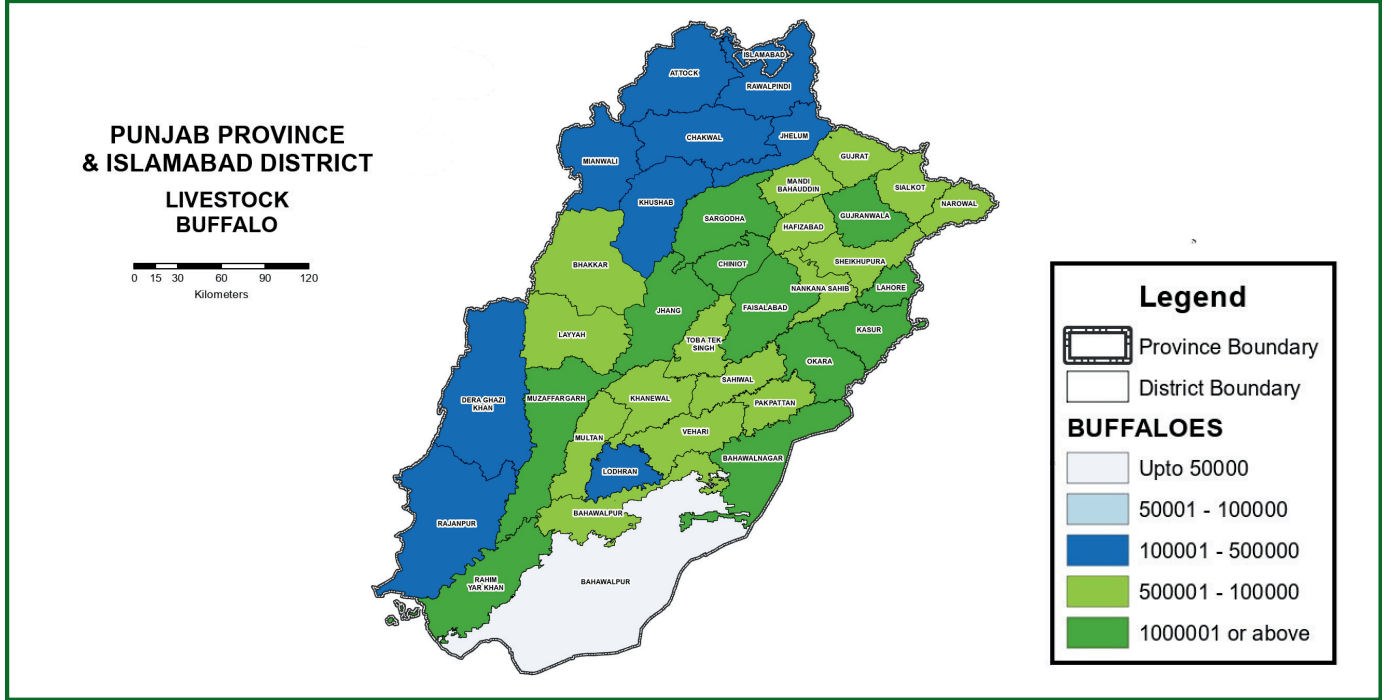

PUNJAB LIVESTOCK

Buffaloes
29.56 M

Cattle
26.97 M

Goat
31.31 M

Sheep
13.38 M

AGRICULTURAL MACHINERY

Tractors
0.78 M

Tubewells
1.54 M