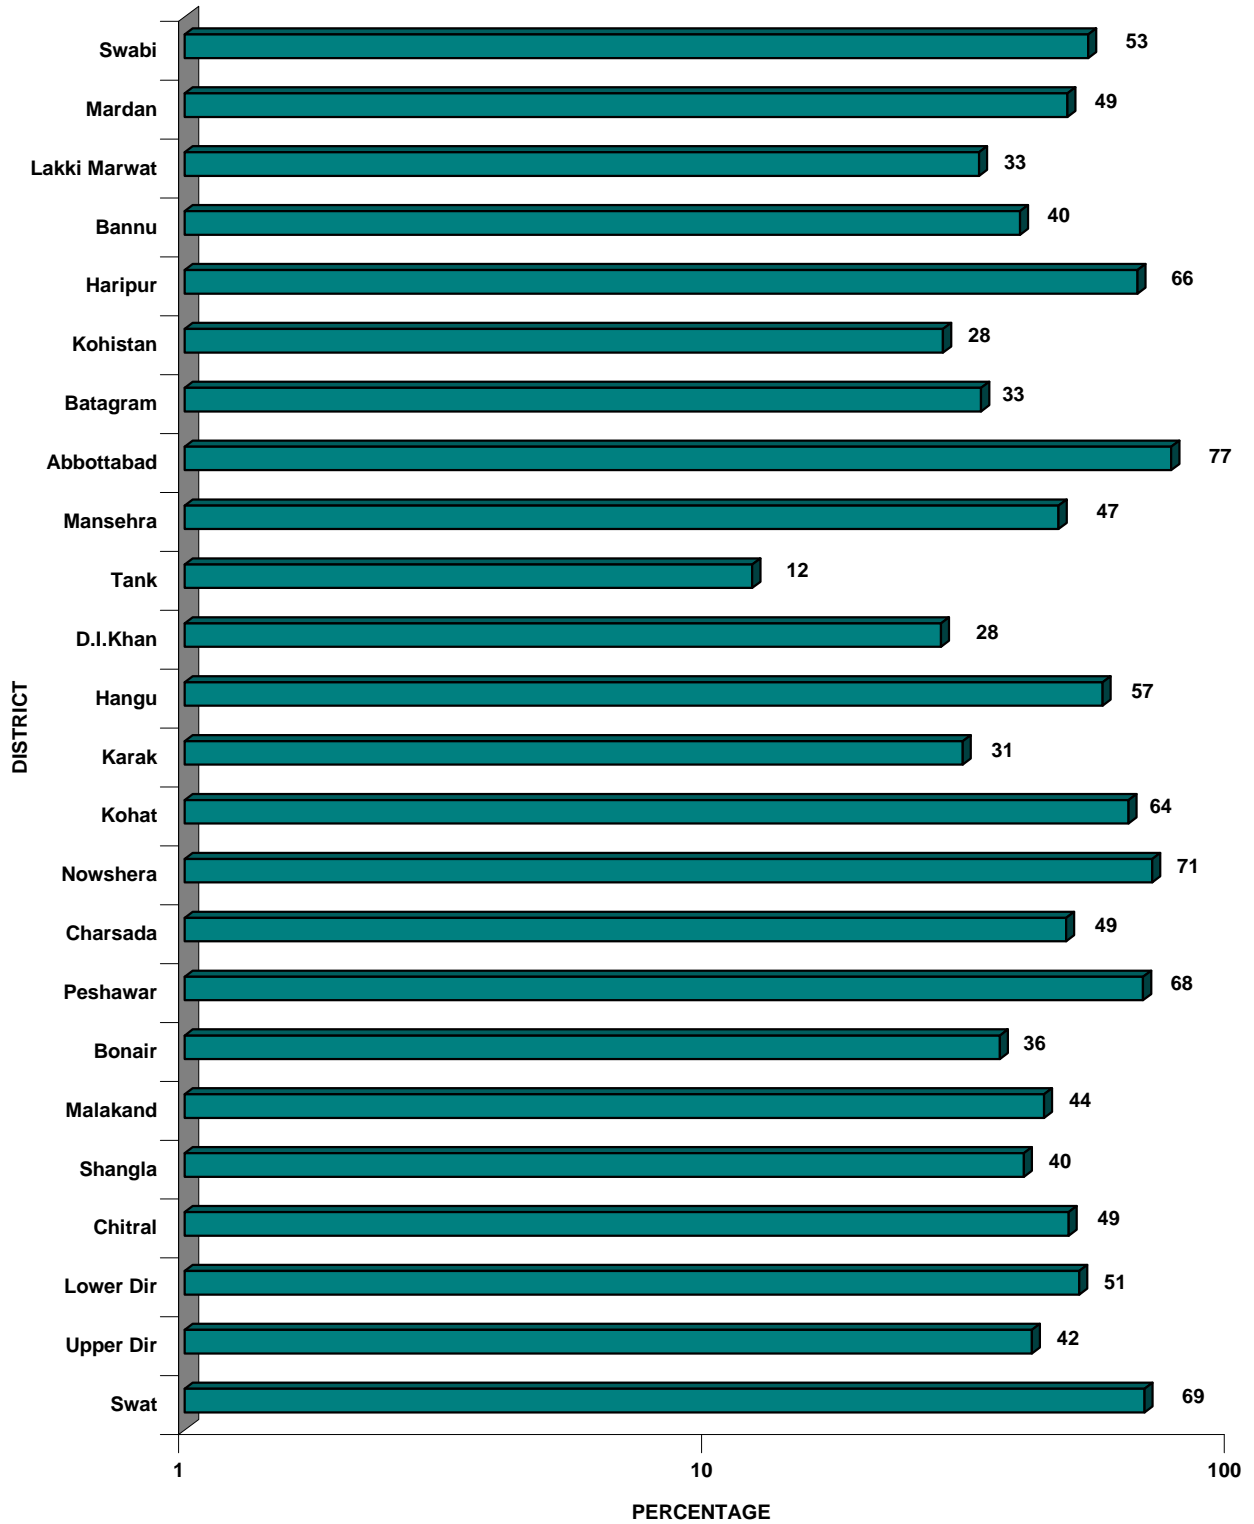

FIGURE 4.2 FLUSH TOILET USED BY THE HOUSEHOLD - PUNJAB

FIGURE 4.2 FLUSH TOILET USED BY THE HOUSEHOLD - BALOCHISTAN

FIGURE 4.2 FLUSH TOILET USED BY THE HOUSEHOLD - N.W.F.P

FIGURE 4.2 FLUSH TOILET USED BY THE HOUSEHOLD - SINDH