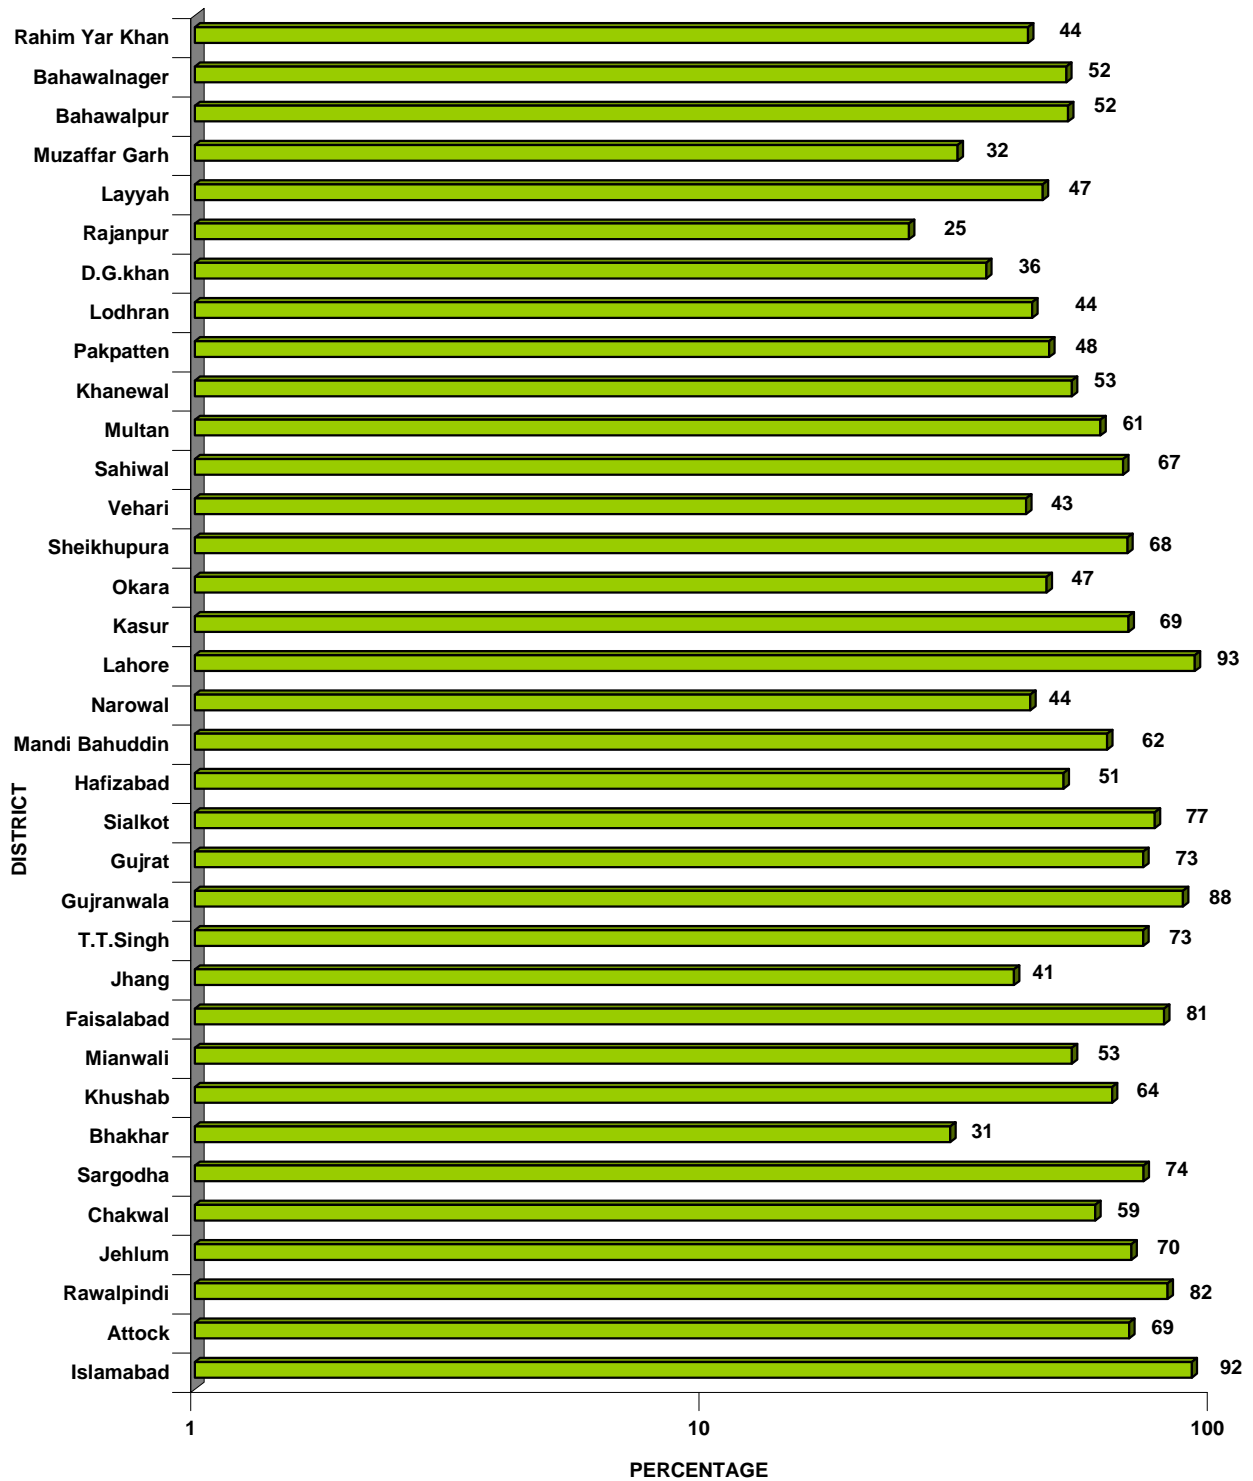

FIGURE 4.2 FLUSH TOILET USED BY THE HOUSEHOLD - PUNJAB

FIGURE 4.2 FLUSH TOILET USED BY THE HOUSEHOLD - BALOCHISTAN

FIGURE 4.2 FLUSH TOILET USED BY THE HOUSEHOLD - N.W.F.P

FIGURE 4.2 FLUSH TOILET USED BY THE HOUSEHOLD - SINDH