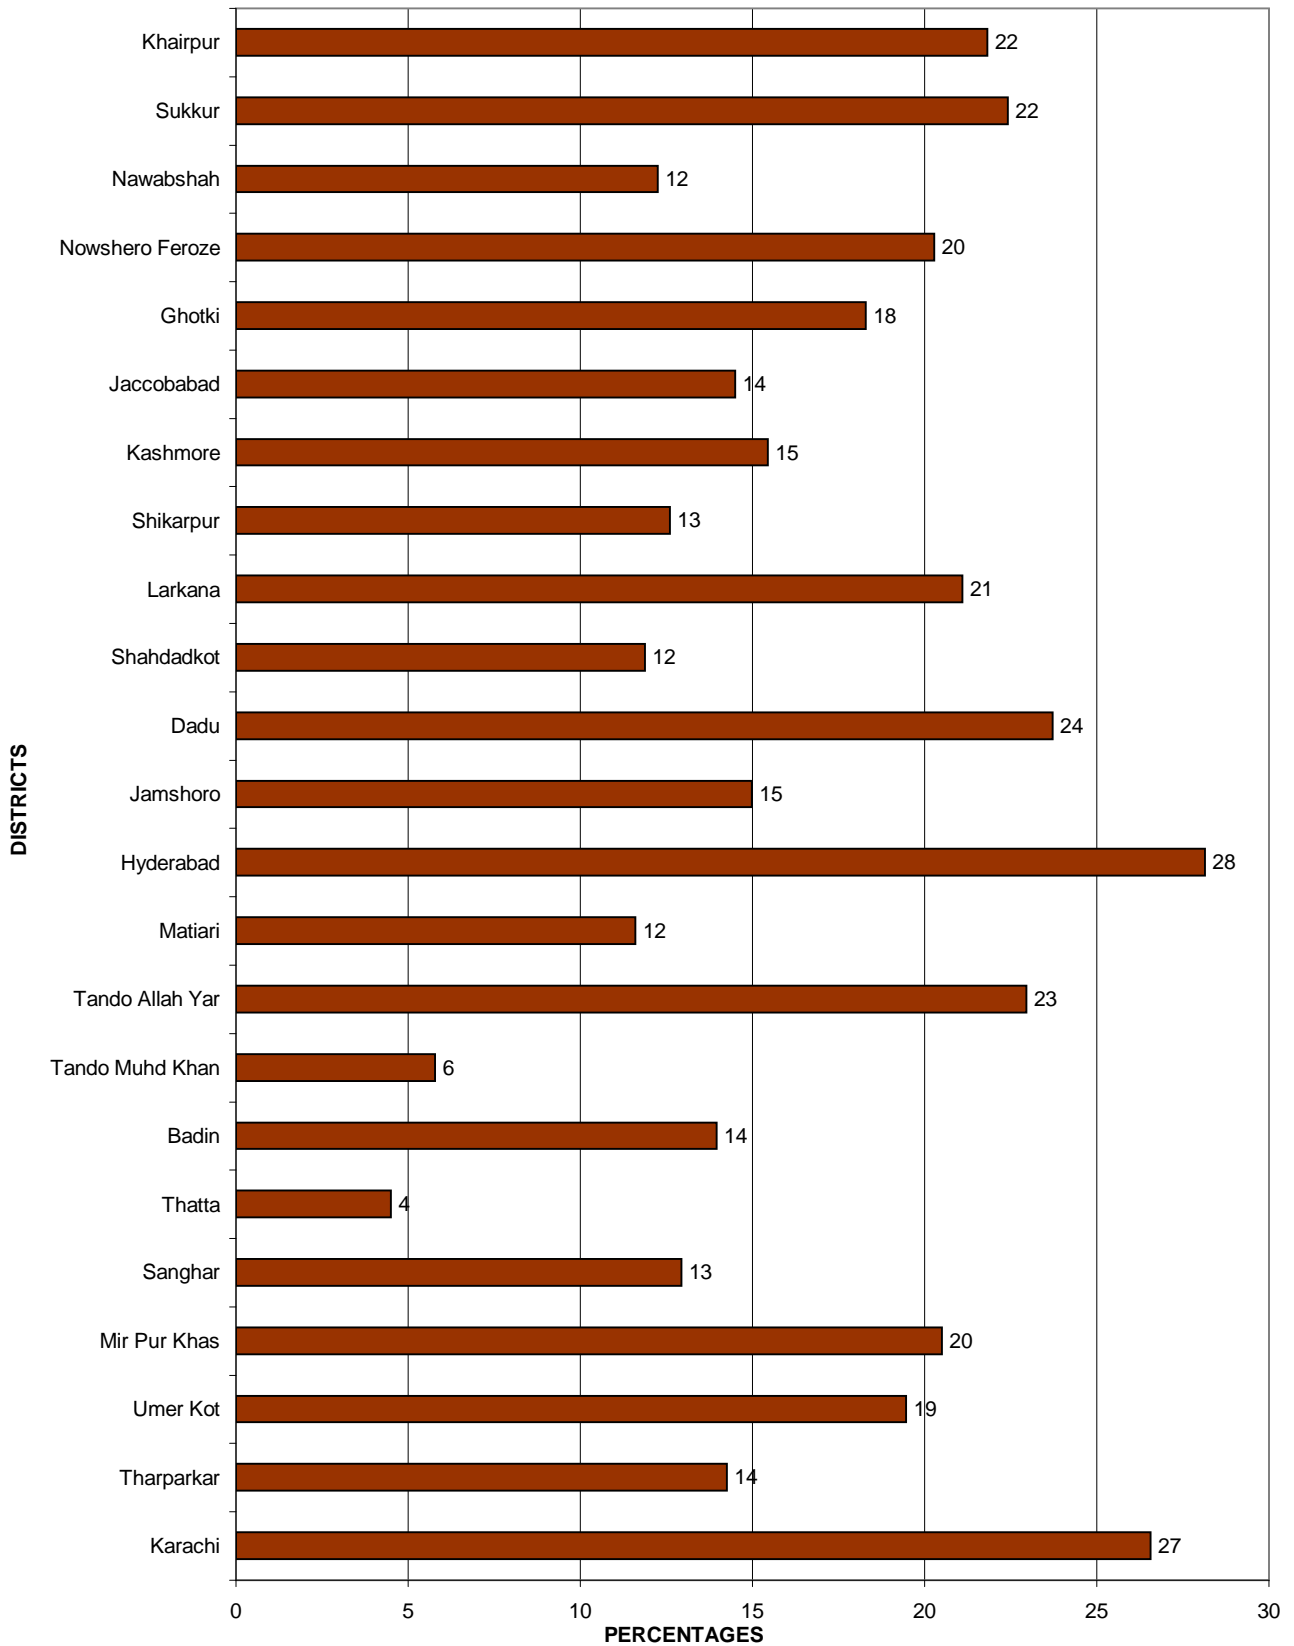

FIGURE 2.4 NET ENROLMENT RATE AT THE MIDDLE LEVEL (AGE 10 - 12) - BY DISTRICT- PUNJAB

FIGURE 2.4 NET ENROLMENT RATE AT THE MIDDLE LEVEL (AGE 10 - 12) - BY DISTRICT - SINDH

FIGURE 2.4 NET ENROLMENT RATE AT THE MIDDLE LEVEL (AGE 10 - 12) - BY DISTRICT- KHYBER PAKHTUNKHWA

FIGURE 2.4 NET ENROLMENT RATE AT THE MIDDLE LEVEL (AGE 10 - 12) - BY DISTRICT - BALUCHISTAN