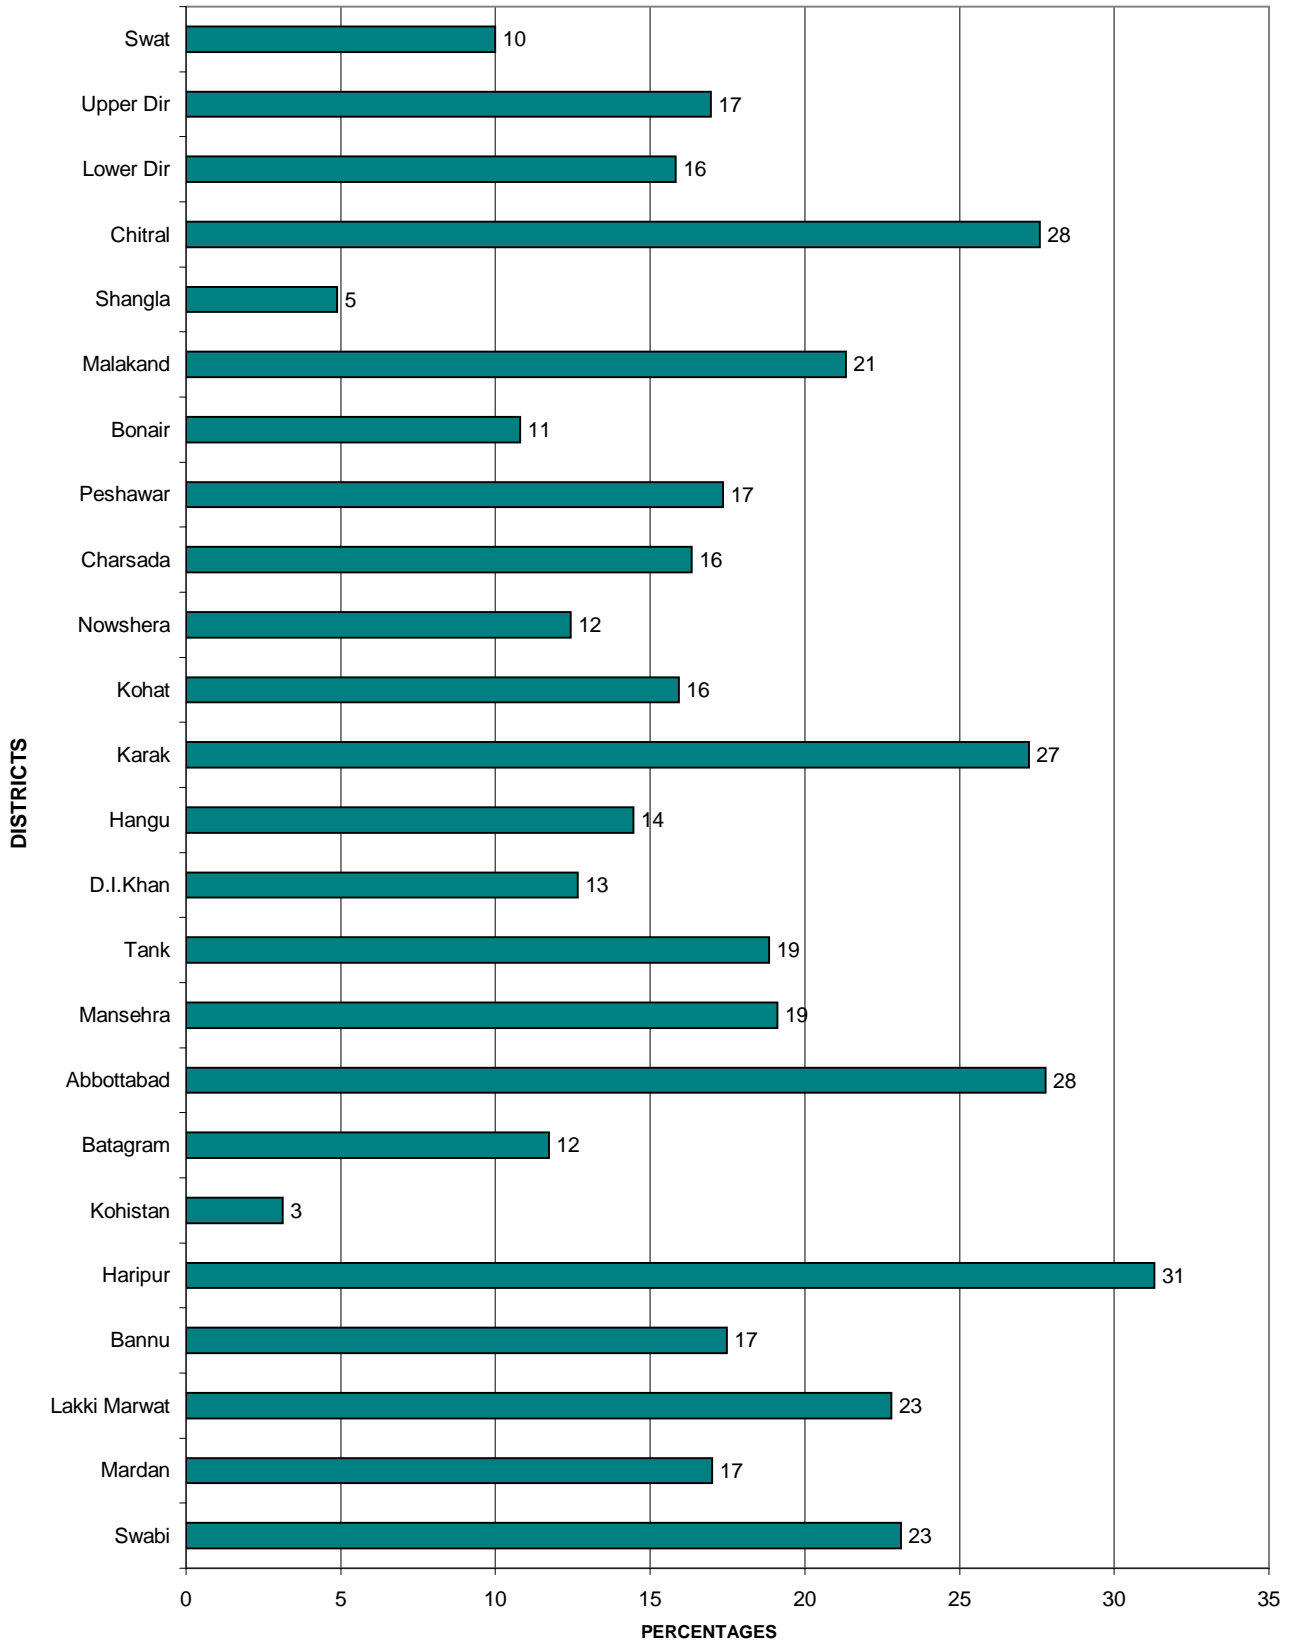

FIGURE 2.4 NET ENROLMENT RATE AT THE MIDDLE LEVEL (AGE 10 - 12) - BY DISTRICT- PUNJAB

FIGURE 2.4 NET ENROLMENT RATE AT THE MIDDLE LEVEL (AGE 10 - 12) - BY DISTRICT - SINDH

FIGURE 2.4 NET ENROLMENT RATE AT THE MIDDLE LEVEL (AGE 10 - 12) - BY DISTRICT- KHYBER PAKHTUNKHWA

FIGURE 2.4 NET ENROLMENT RATE AT THE MIDDLE LEVEL (AGE 10 - 12) - BY DISTRICT - BALUCHISTAN