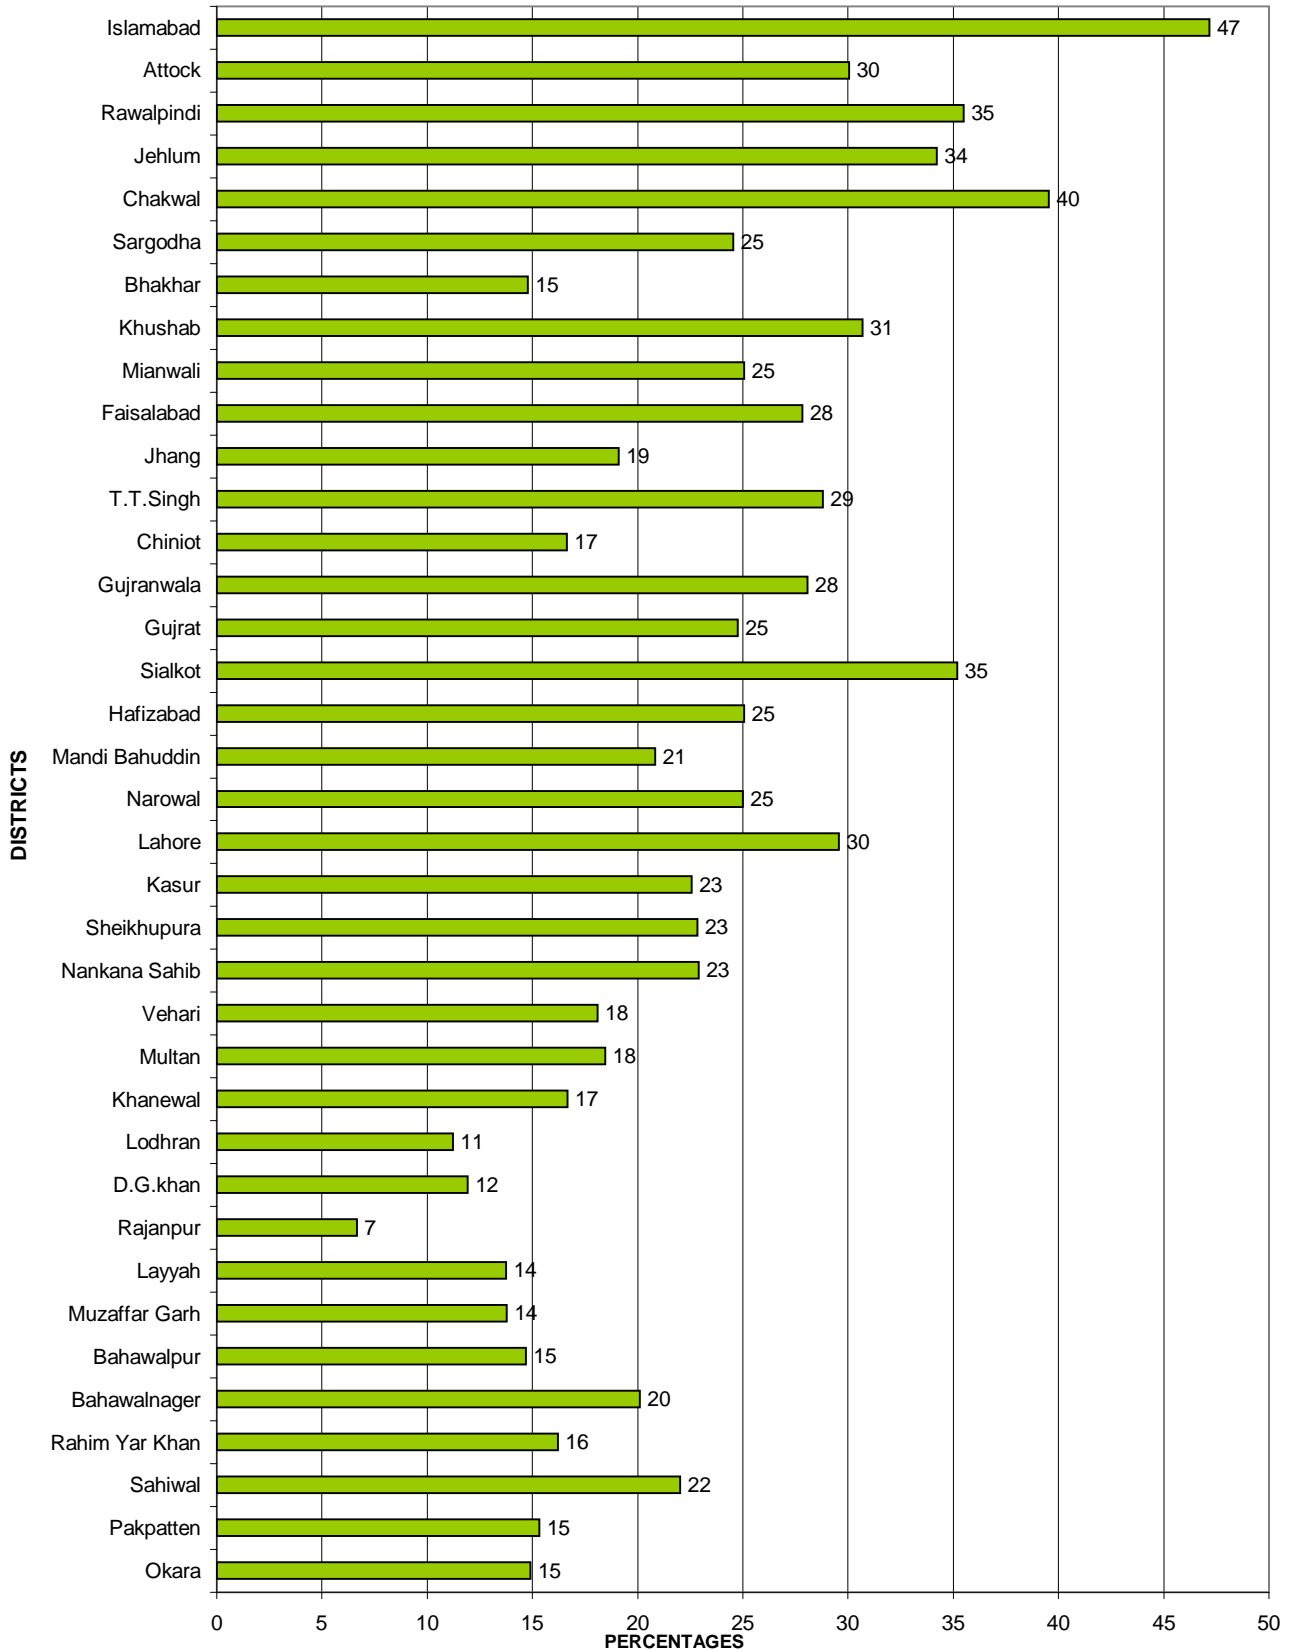

FIGURE 2.4 NET ENROLMENT RATE AT THE MIDDLE LEVEL (AGE 10 - 12) - BY DISTRICT- PUNJAB

FIGURE 2.4 NET ENROLMENT RATE AT THE MIDDLE LEVEL (AGE 10 - 12) - BY DISTRICT - SINDH

FIGURE 2.4 NET ENROLMENT RATE AT THE MIDDLE LEVEL (AGE 10 - 12) - BY DISTRICT- KHYBER PAKHTUNKHWA

FIGURE 2.4 NET ENROLMENT RATE AT THE MIDDLE LEVEL (AGE 10 - 12) - BY DISTRICT - BALUCHISTAN