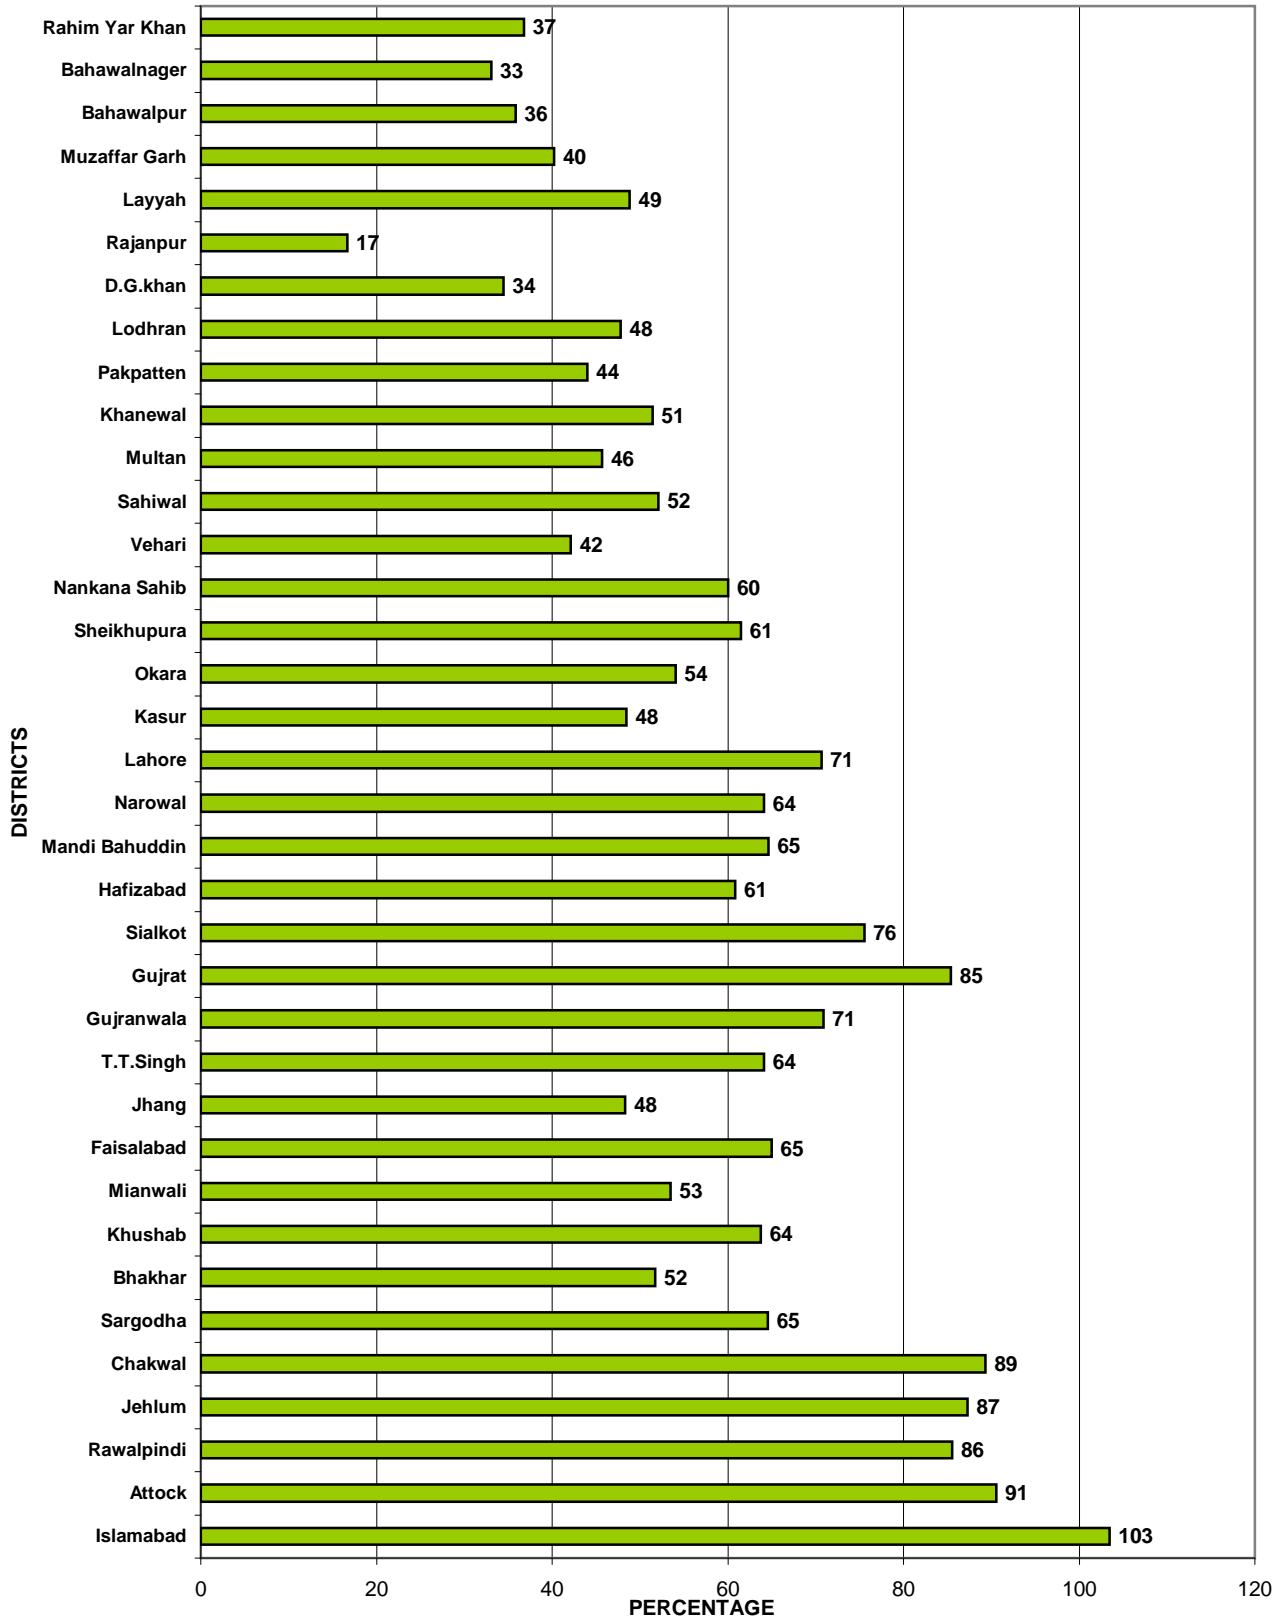

**FIGURE 2.3 GROSS ENROLMENT RATE AT THE MIDDLE LEVEL (AGE 10 - 12) - BY DISTRICTS - PUNJAB**

**FIGURE 2.3 GROSS ENROLMENT RATE AT THE MIDDLE LEVEL (AGE 10 - 12) - DISTRICTS - SINDH**

**FIGURE 2.3 GROSS ENROLMENT RATE AT THE MIDDLE LEVEL (AGE 10 - 12) - BY DISTRICTS  
- KHYBER PAKHTUNKHWA**

**FIGURE 2.3 GROSS ENROLMENT RATE AT THE MIDDLE LEVEL (AGE 10 - 12) - BY DISTRICTS - BALOCHISTAN**