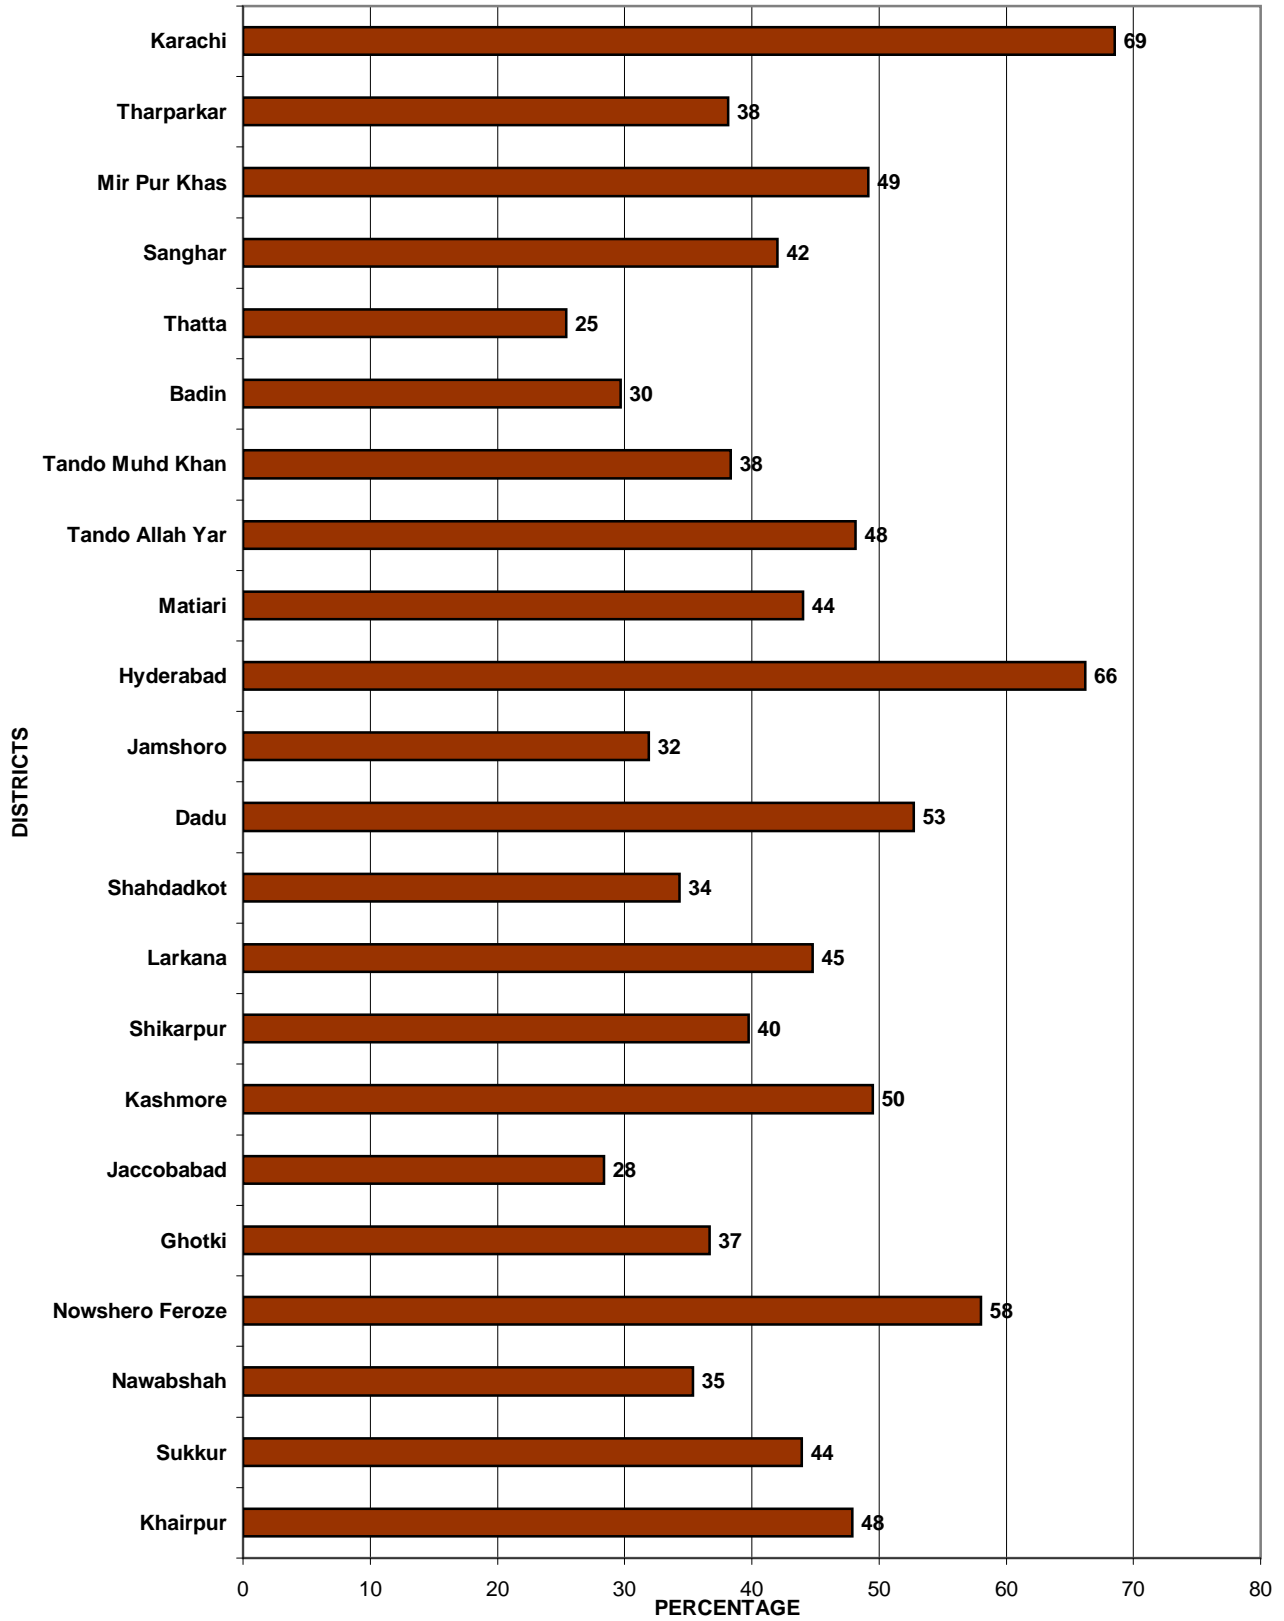

**FIGURE 2.3 GROSS ENROLMENT RATE AT THE MIDDLE LEVEL (AGE 10 - 12) - BY DISTRICTS - PUNJAB**

**FIGURE 2.3 GROSS ENROLMENT RATE AT THE MIDDLE LEVEL (AGE 10 - 12) - DISTRICTS - SINDH**

**FIGURE 2.3 GROSS ENROLMENT RATE AT THE MIDDLE LEVEL (AGE 10 - 12) - BY DISTRICTS  
- KHYBER PAKHTUNKHWA**

**FIGURE 2.3 GROSS ENROLMENT RATE AT THE MIDDLE LEVEL (AGE 10 - 12) - BY DISTRICTS - BALOCHISTAN**