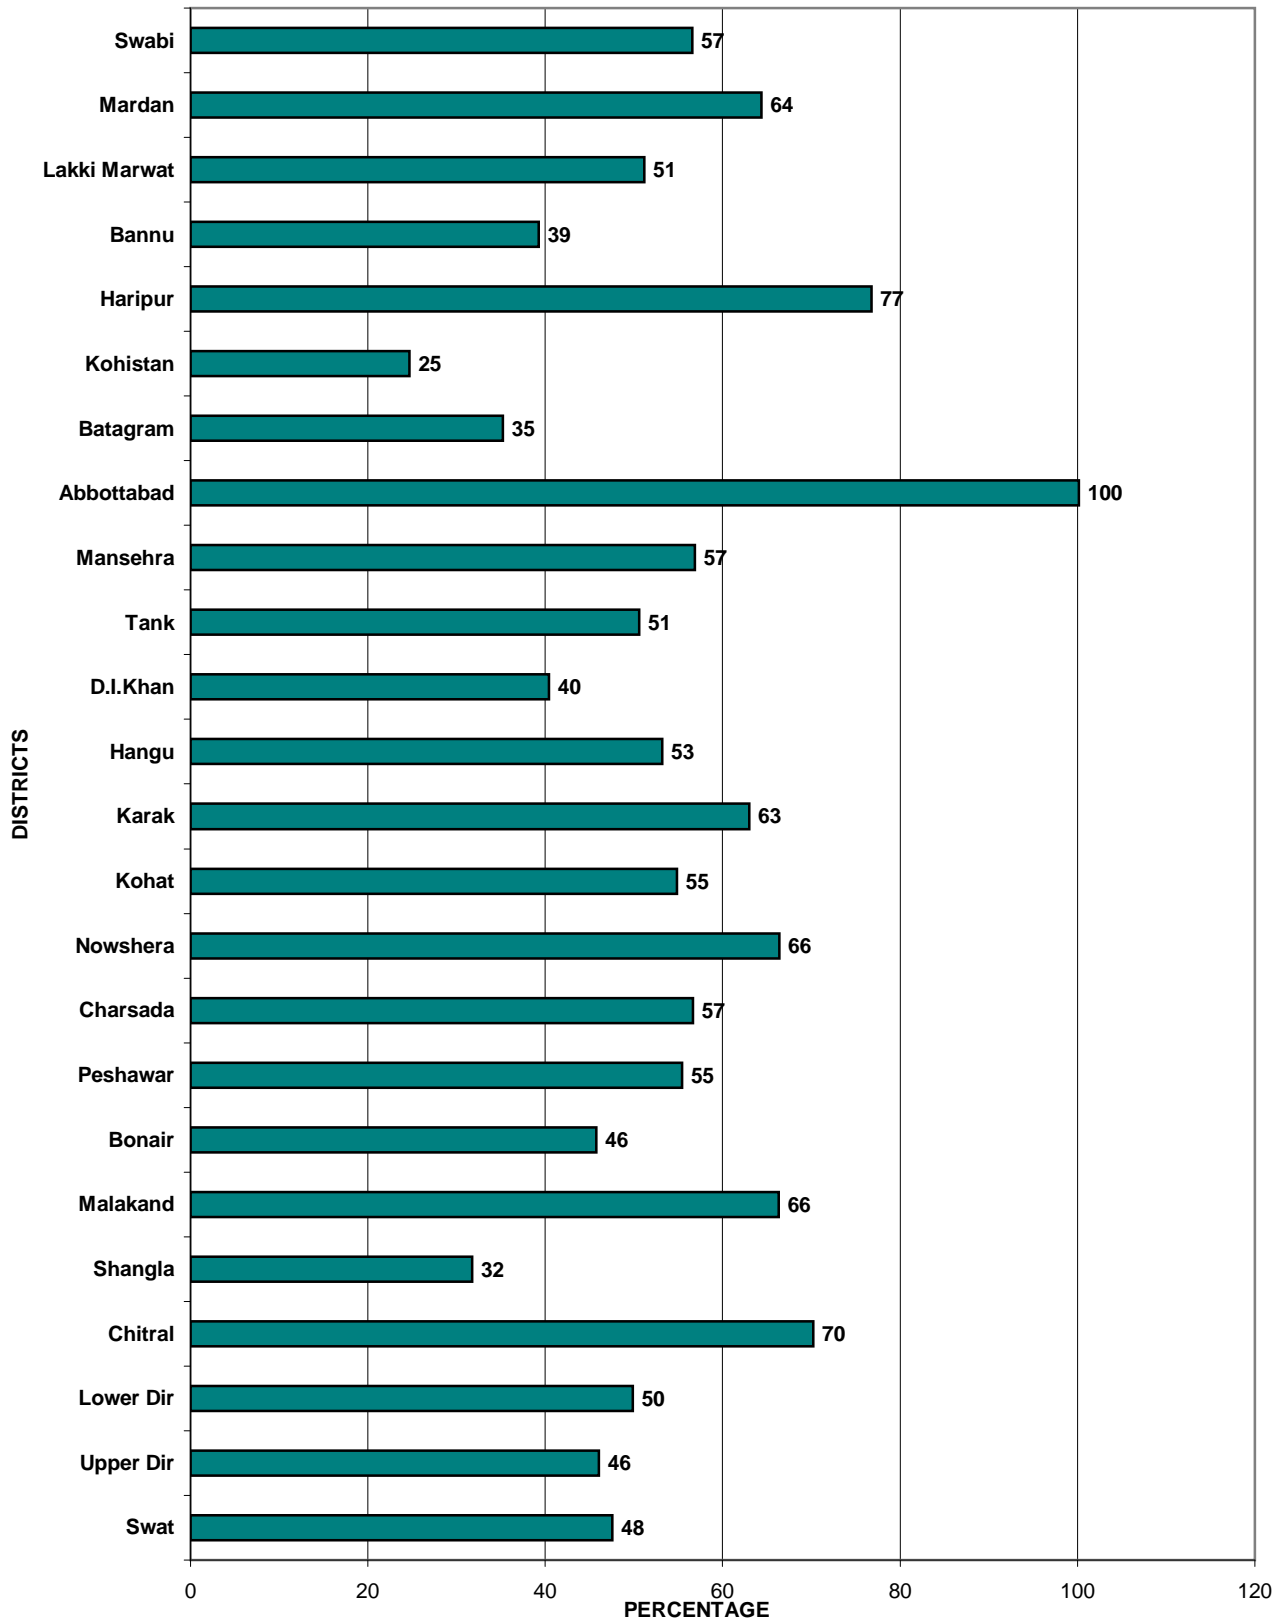

**FIGURE 2.3 GROSS ENROLMENT RATE AT THE MIDDLE LEVEL (AGE 10 - 12) - BY DISTRICTS - PUNJAB**

**FIGURE 2.3 GROSS ENROLMENT RATE AT THE MIDDLE LEVEL (AGE 10 - 12) - DISTRICTS - SINDH**

**FIGURE 2.3 GROSS ENROLMENT RATE AT THE MIDDLE LEVEL (AGE 10 - 12) - BY DISTRICTS  
- KHYBER PAKHTUNKHWA**

**FIGURE 2.3 GROSS ENROLMENT RATE AT THE MIDDLE LEVEL (AGE 10 - 12) - BY DISTRICTS - BALOCHISTAN**