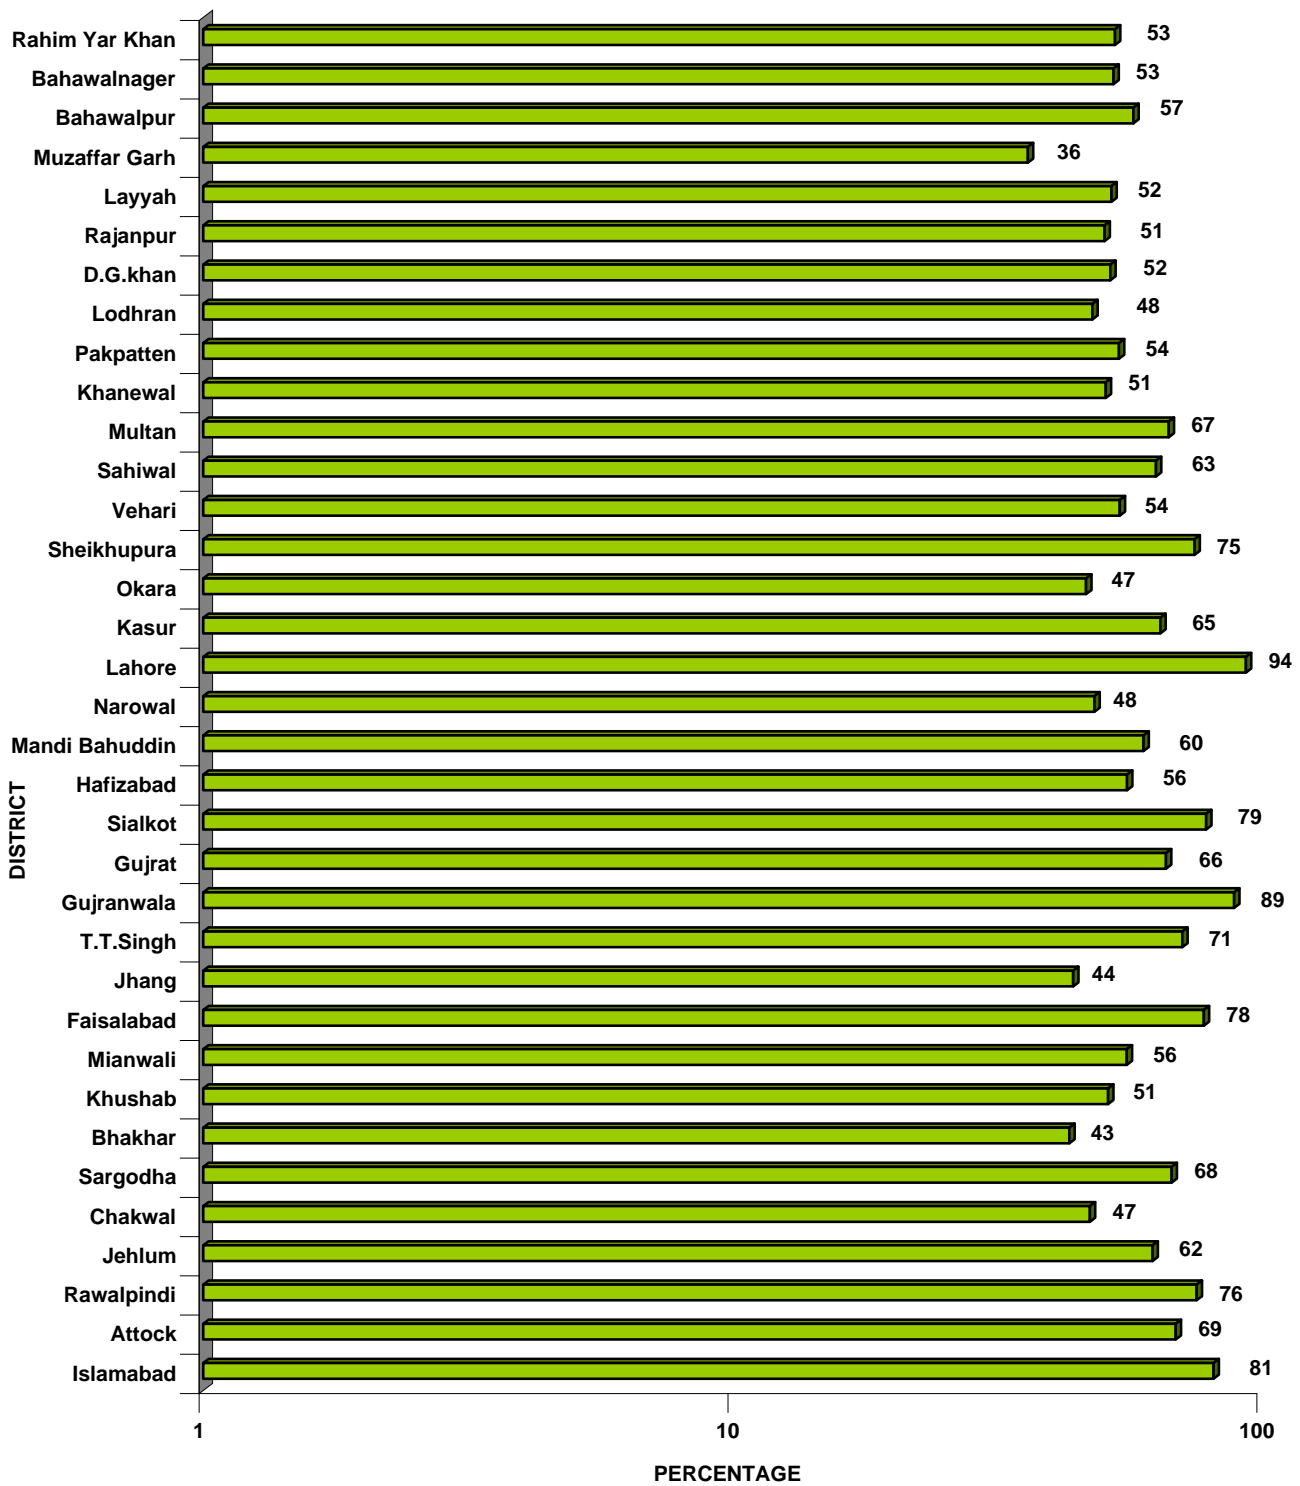

FIGURE 4.2 FLUSH TOILET USED BY THE HOUSEHOLD - PUNJAB

FIGURE 4.2 FLUSH TOILET USED BY THE HOUSEHOLD - SINDH

FIGURE 4.2 FLUSH TOILET USED BY THE HOUSEHOLD - N.W.F.P

FIGURE 4.2 FLUSH TOILET USED BY THE HOUSEHOLD - BALOCHISTAN