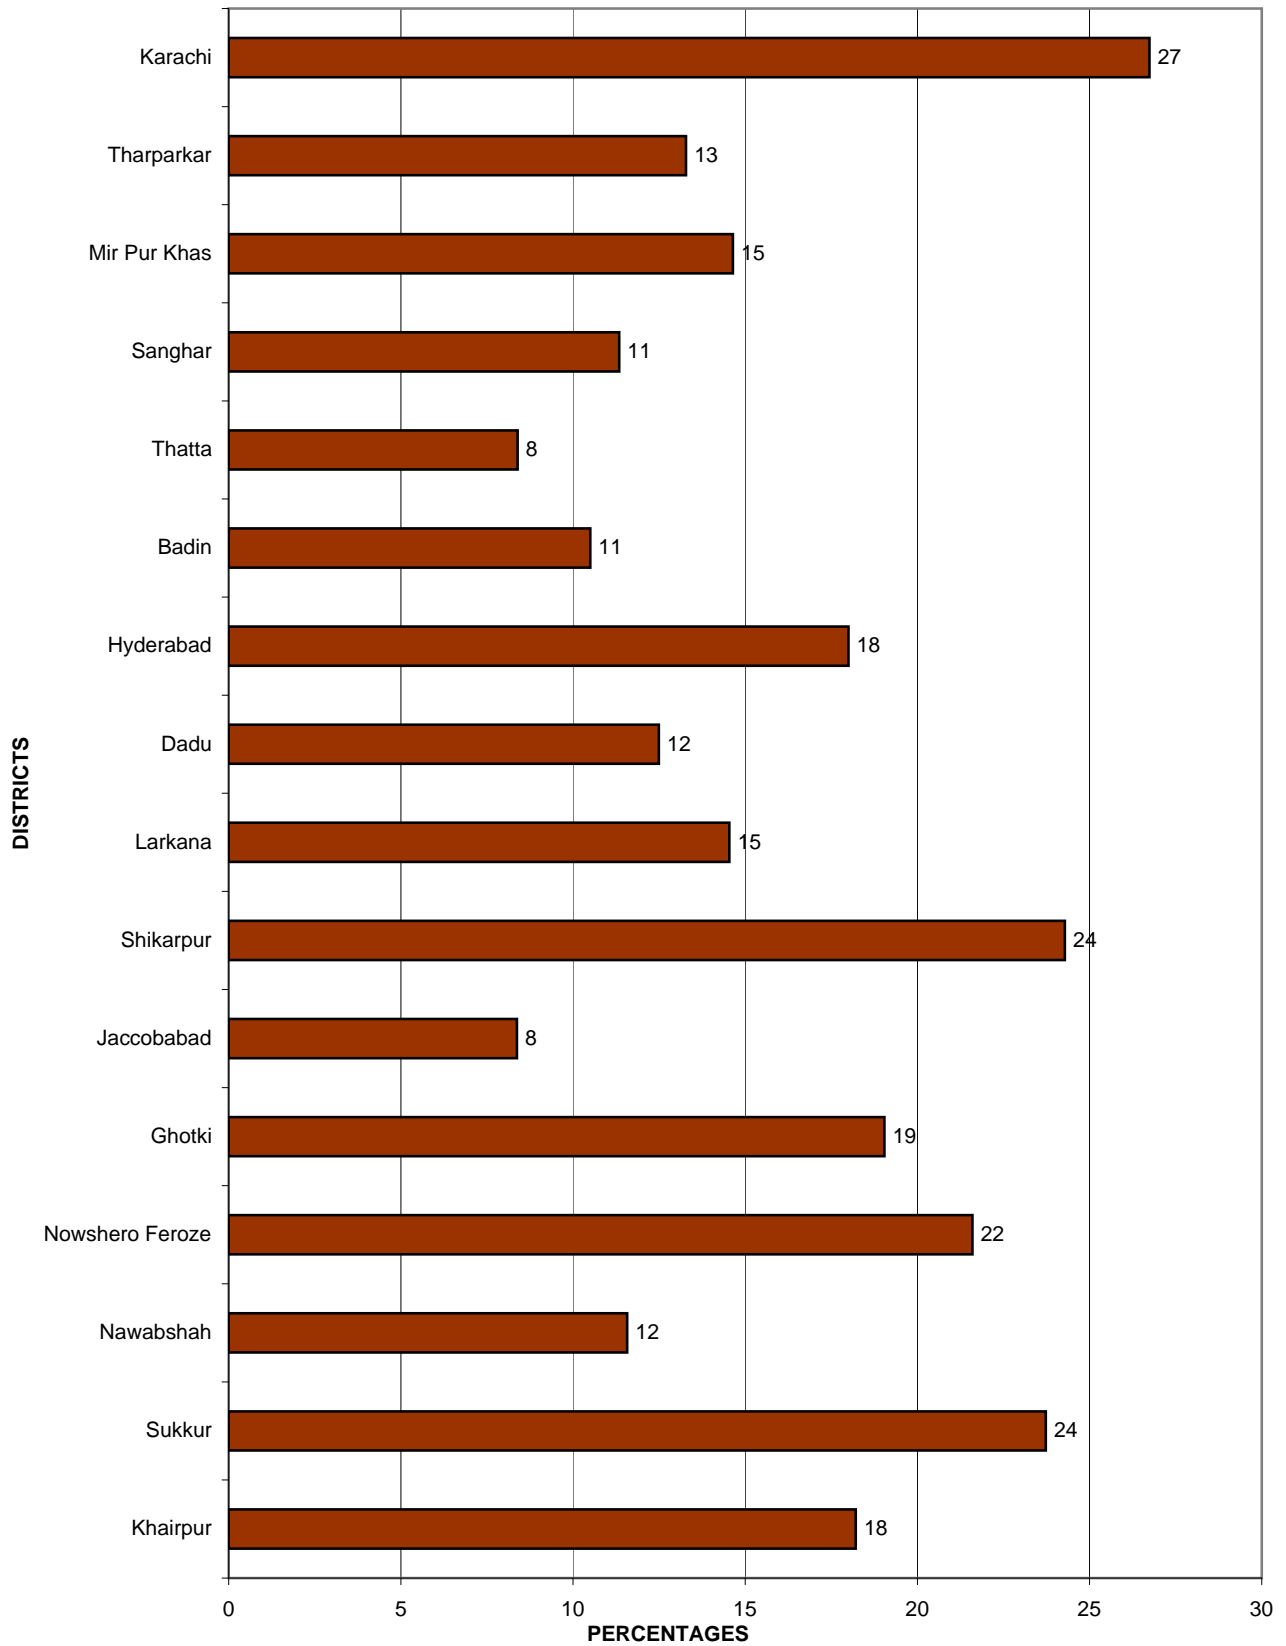

FIGURE 2.4 NET ENROLMENT RATE AT THE MIDDLE LEVEL (AGE 10 - 12) - BY DISTRICT- PUNJAB

FIGURE 2.4 NET ENROLMENT RATE AT THE MIDDLE LEVEL (AGE 10 - 12) - BY DISTRICT - SINDH

FIGURE 2.4 NET ENROLMENT RATE AT THE MIDDLE LEVEL (AGE 10 - 12) - BY DISTRICT- N.W.F.P

FIGURE 2.4 NET ENROLMENT RATE AT THE MIDDLE LEVEL (AGE 10 - 12) - BY DISTRICT - BALOCHISTAN