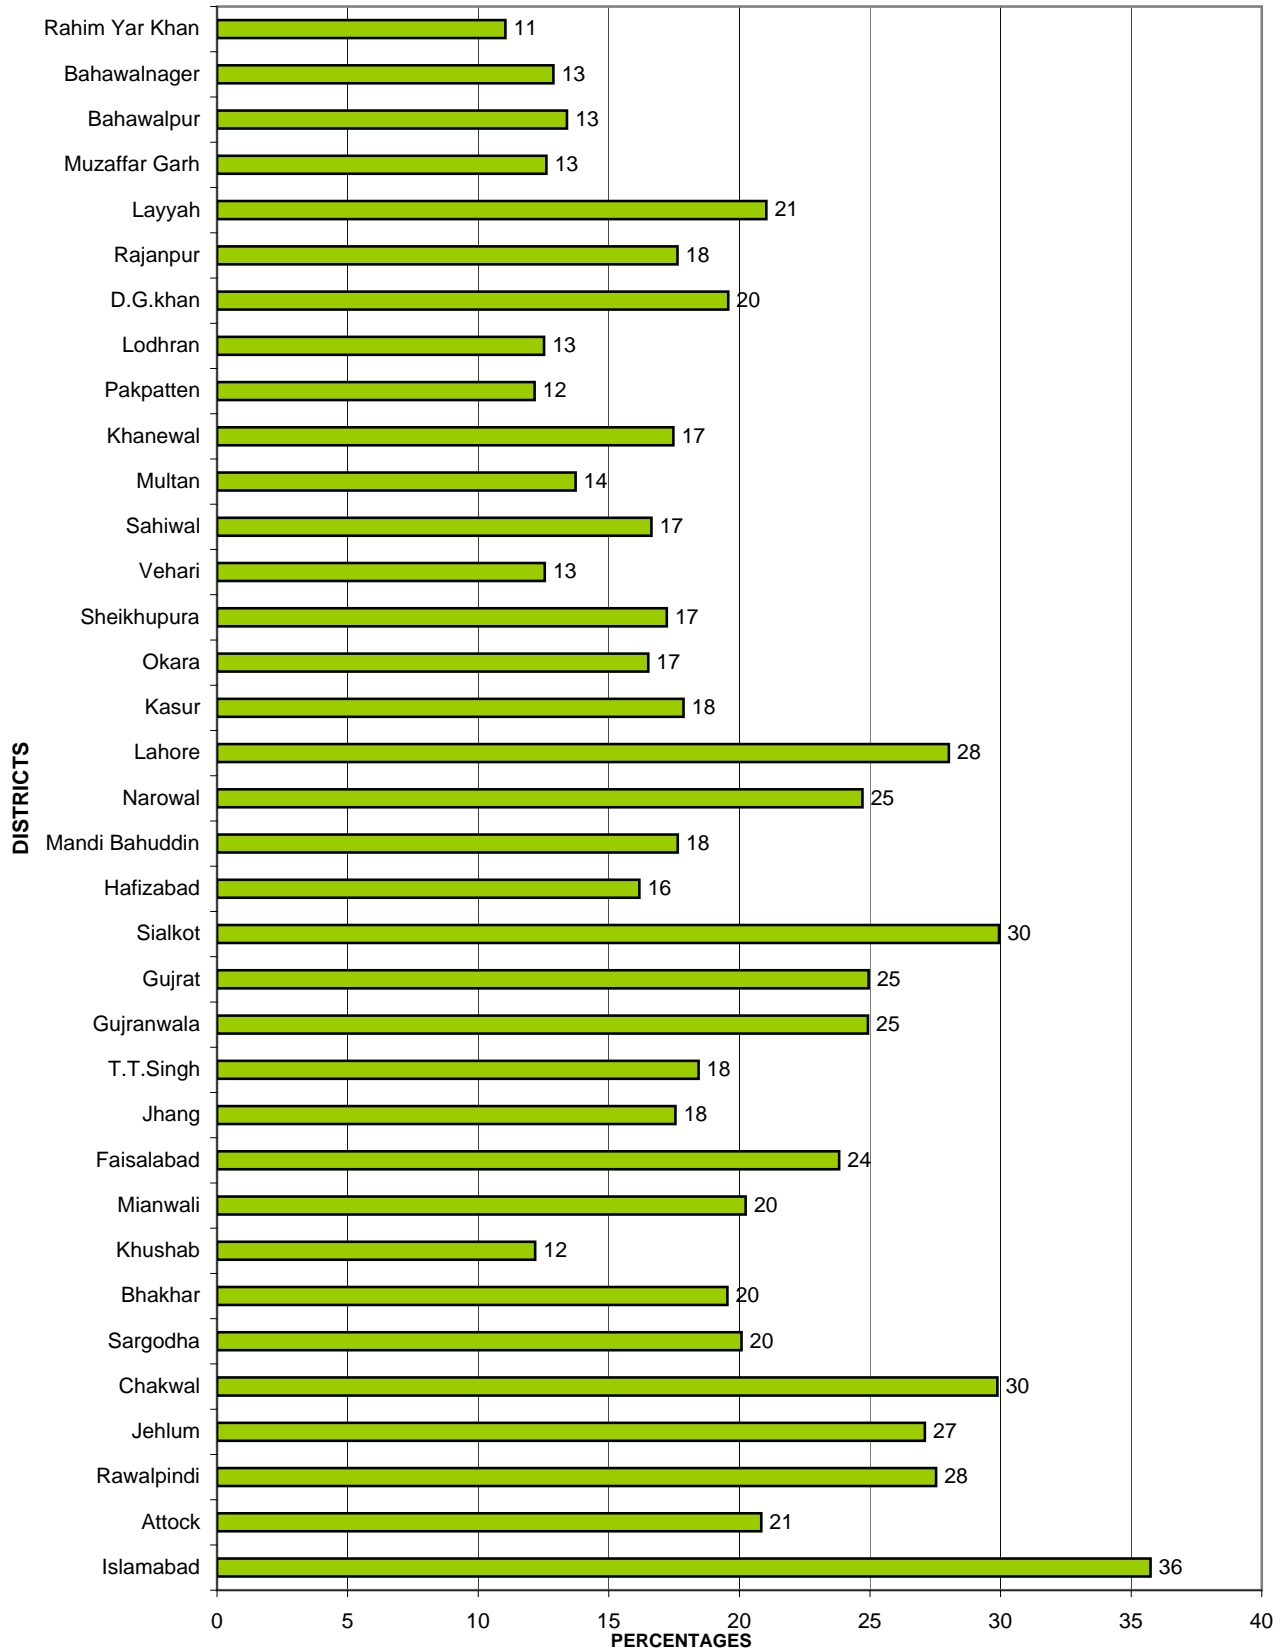

FIGURE 2.4 NET ENROLMENT RATE AT THE MIDDLE LEVEL (AGE 10 - 12) - BY DISTRICT- PUNJAB

FIGURE 2.4 NET ENROLMENT RATE AT THE MIDDLE LEVEL (AGE 10 - 12) - BY DISTRICT - SINDH

FIGURE 2.4 NET ENROLMENT RATE AT THE MIDDLE LEVEL (AGE 10 - 12) - BY DISTRICT- N.W.F.P

FIGURE 2.4 NET ENROLMENT RATE AT THE MIDDLE LEVEL (AGE 10 - 12) - BY DISTRICT - BALOCHISTAN