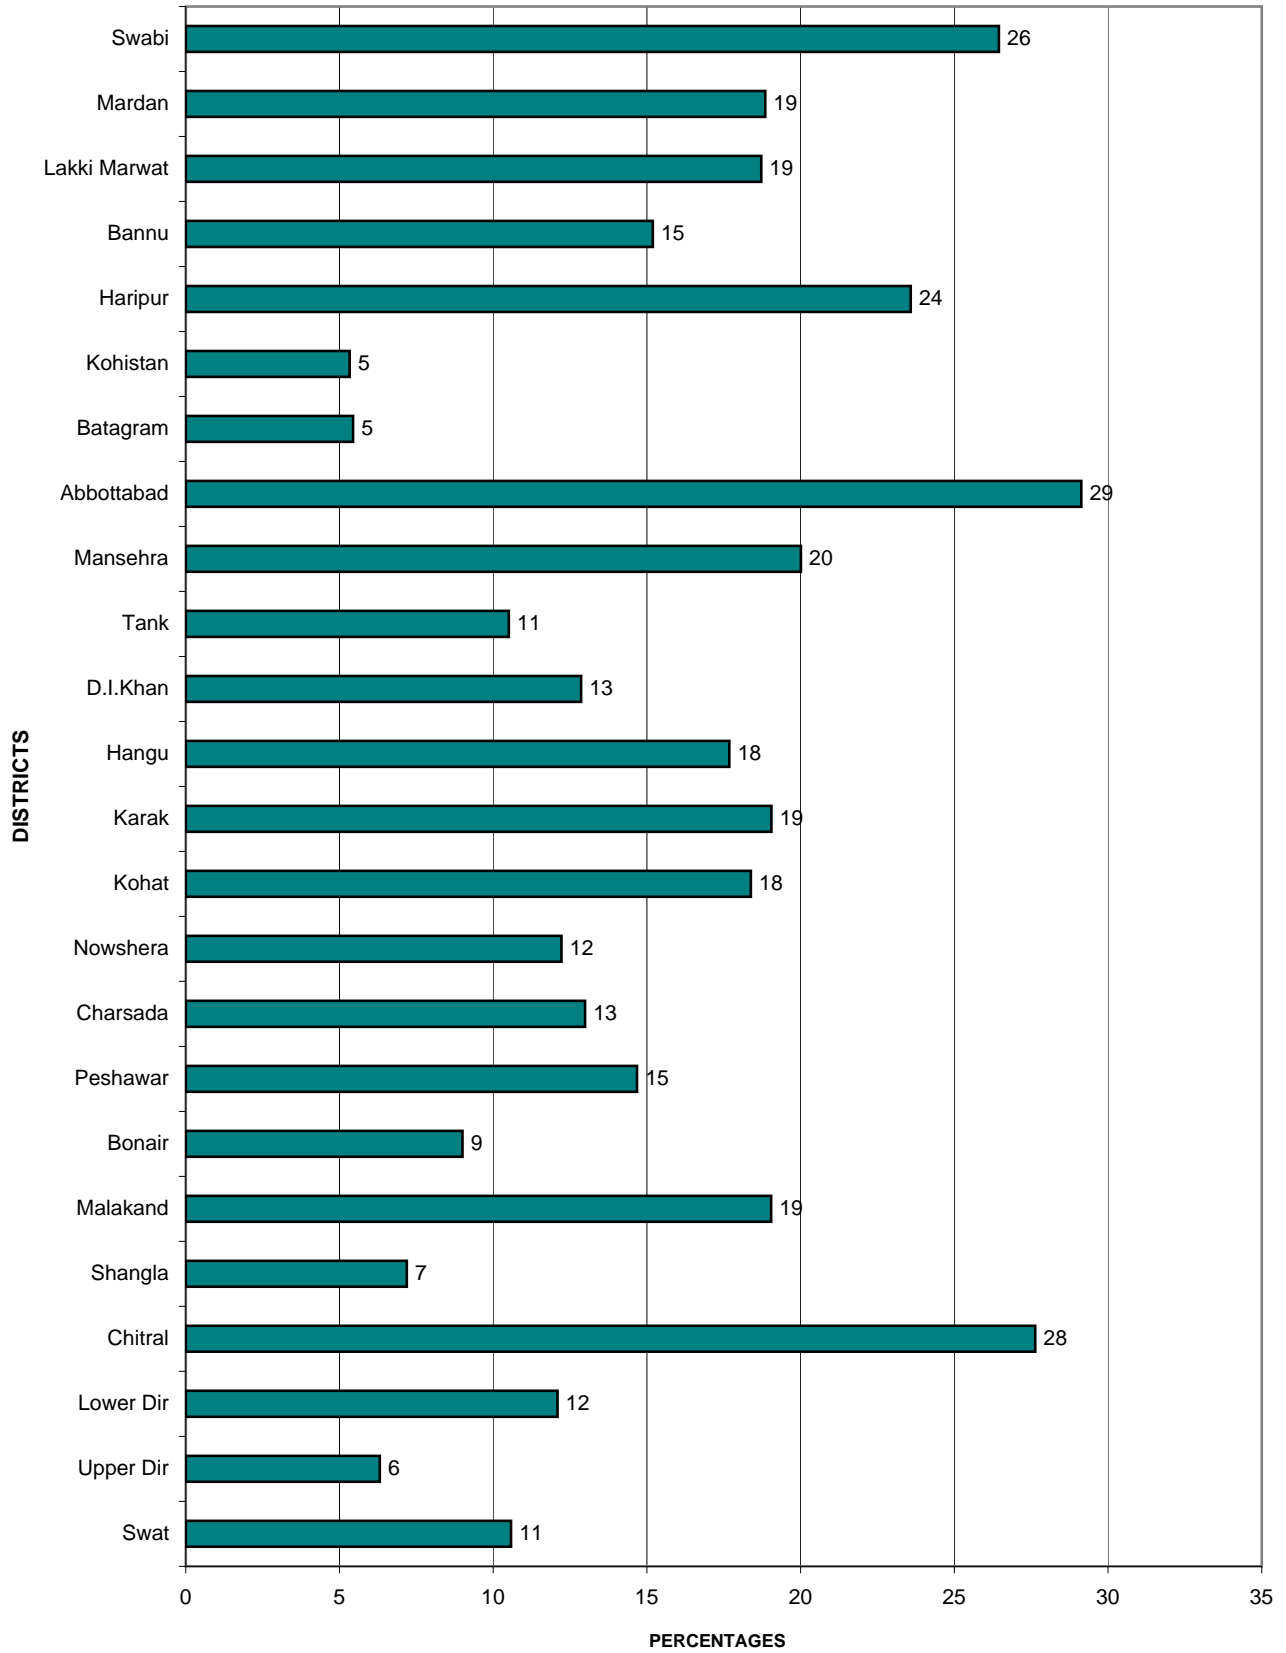

FIGURE 2.4 NET ENROLMENT RATE AT THE MIDDLE LEVEL (AGE 10 - 12) - BY DISTRICT- PUNJAB

FIGURE 2.4 NET ENROLMENT RATE AT THE MIDDLE LEVEL (AGE 10 - 12) - BY DISTRICT - SINDH

FIGURE 2.4 NET ENROLMENT RATE AT THE MIDDLE LEVEL (AGE 10 - 12) - BY DISTRICT- N.W.F.P

FIGURE 2.4 NET ENROLMENT RATE AT THE MIDDLE LEVEL (AGE 10 - 12) - BY DISTRICT - BALOCHISTAN