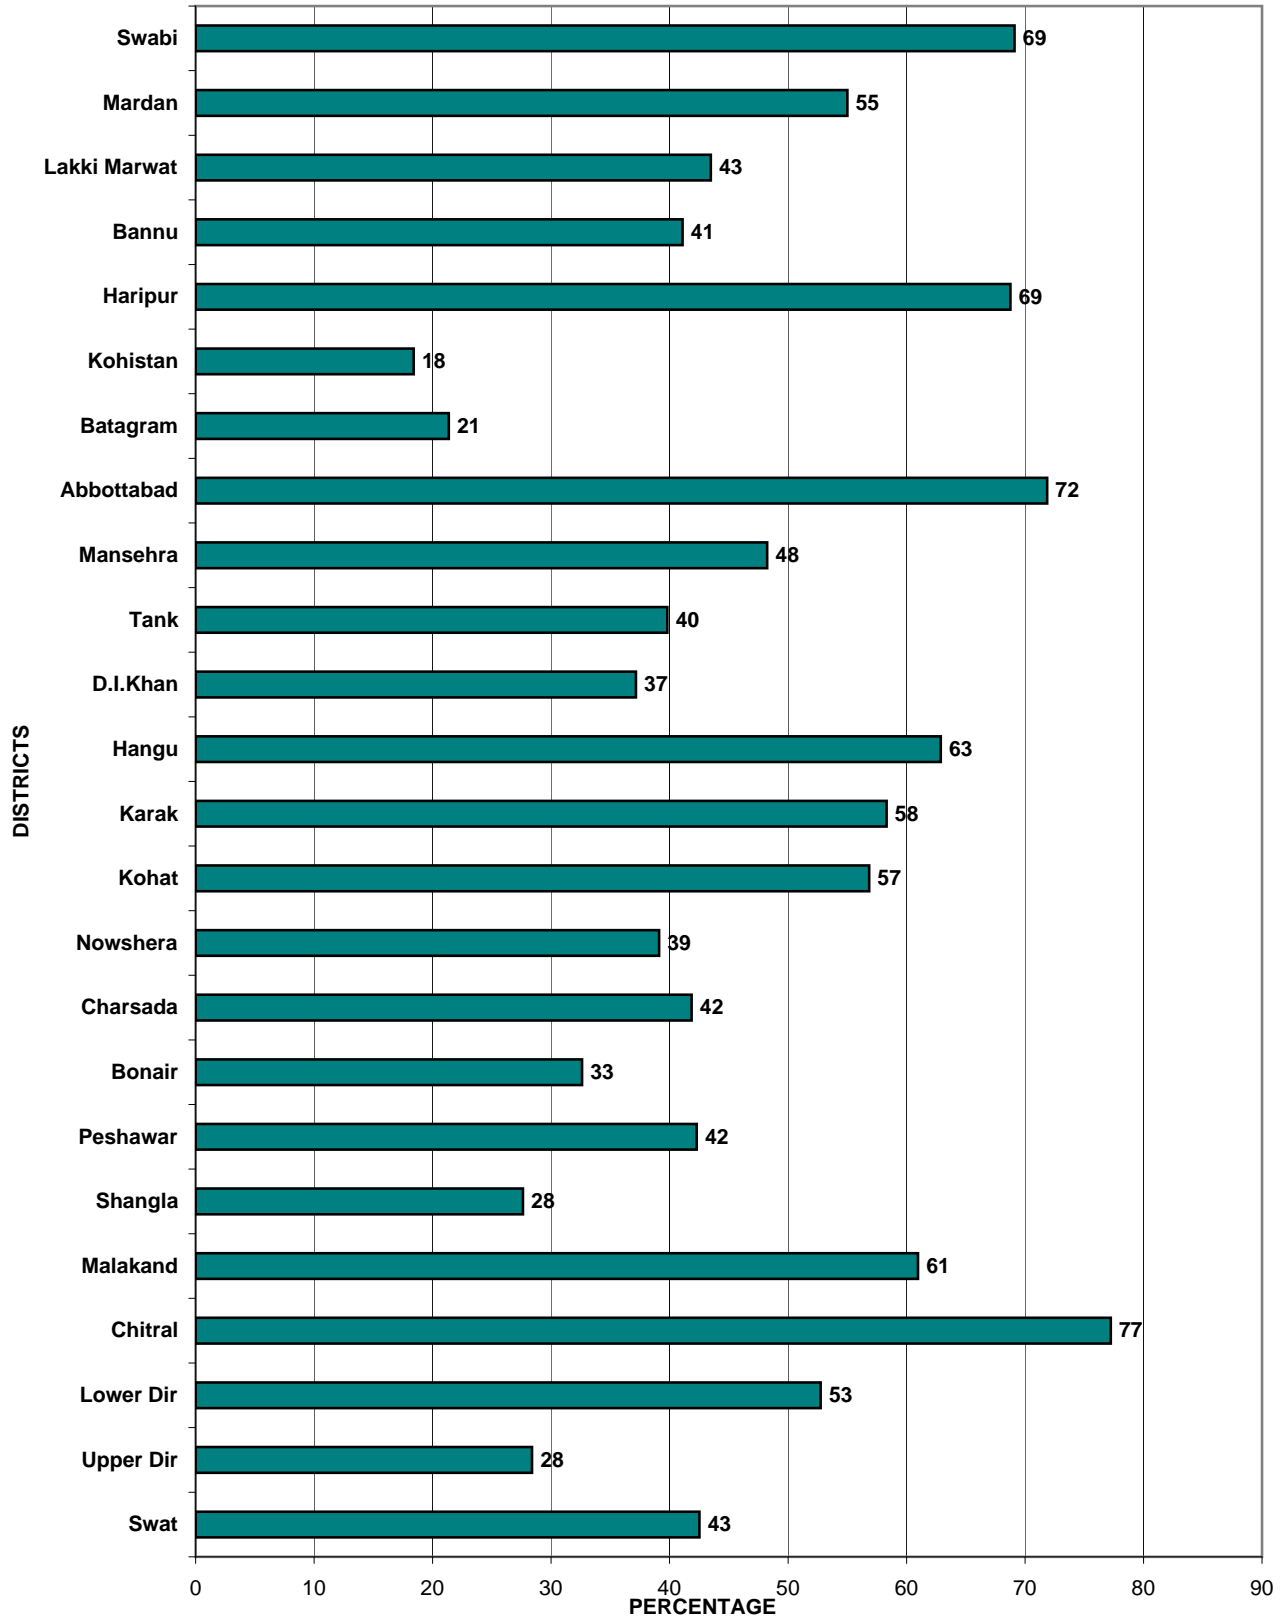

FIGURE 2.3 GROSS ENROLMENT RATE AT THE MIDDLE LEVEL (AGE 10 - 12) - BY DISTRICTS - PUNJAB

FIGURE 2.3 GROSS ENROLMENT RATE AT THE MIDDLE LEVEL (AGE 10 - 12) - DISTRICTS - SINDH

FIGURE 2.3 GROSS ENROLMENT RATE AT THE MIDDLE LEVEL (AGE 10 - 12) - BY DISTRICTS - N.W.F.P

FIGURE 2.3 GROSS ENROLMENT RATE AT THE MIDDLE LEVEL (AGE 10 - 12) - BY DISTRICTS - BALUCHISTAN