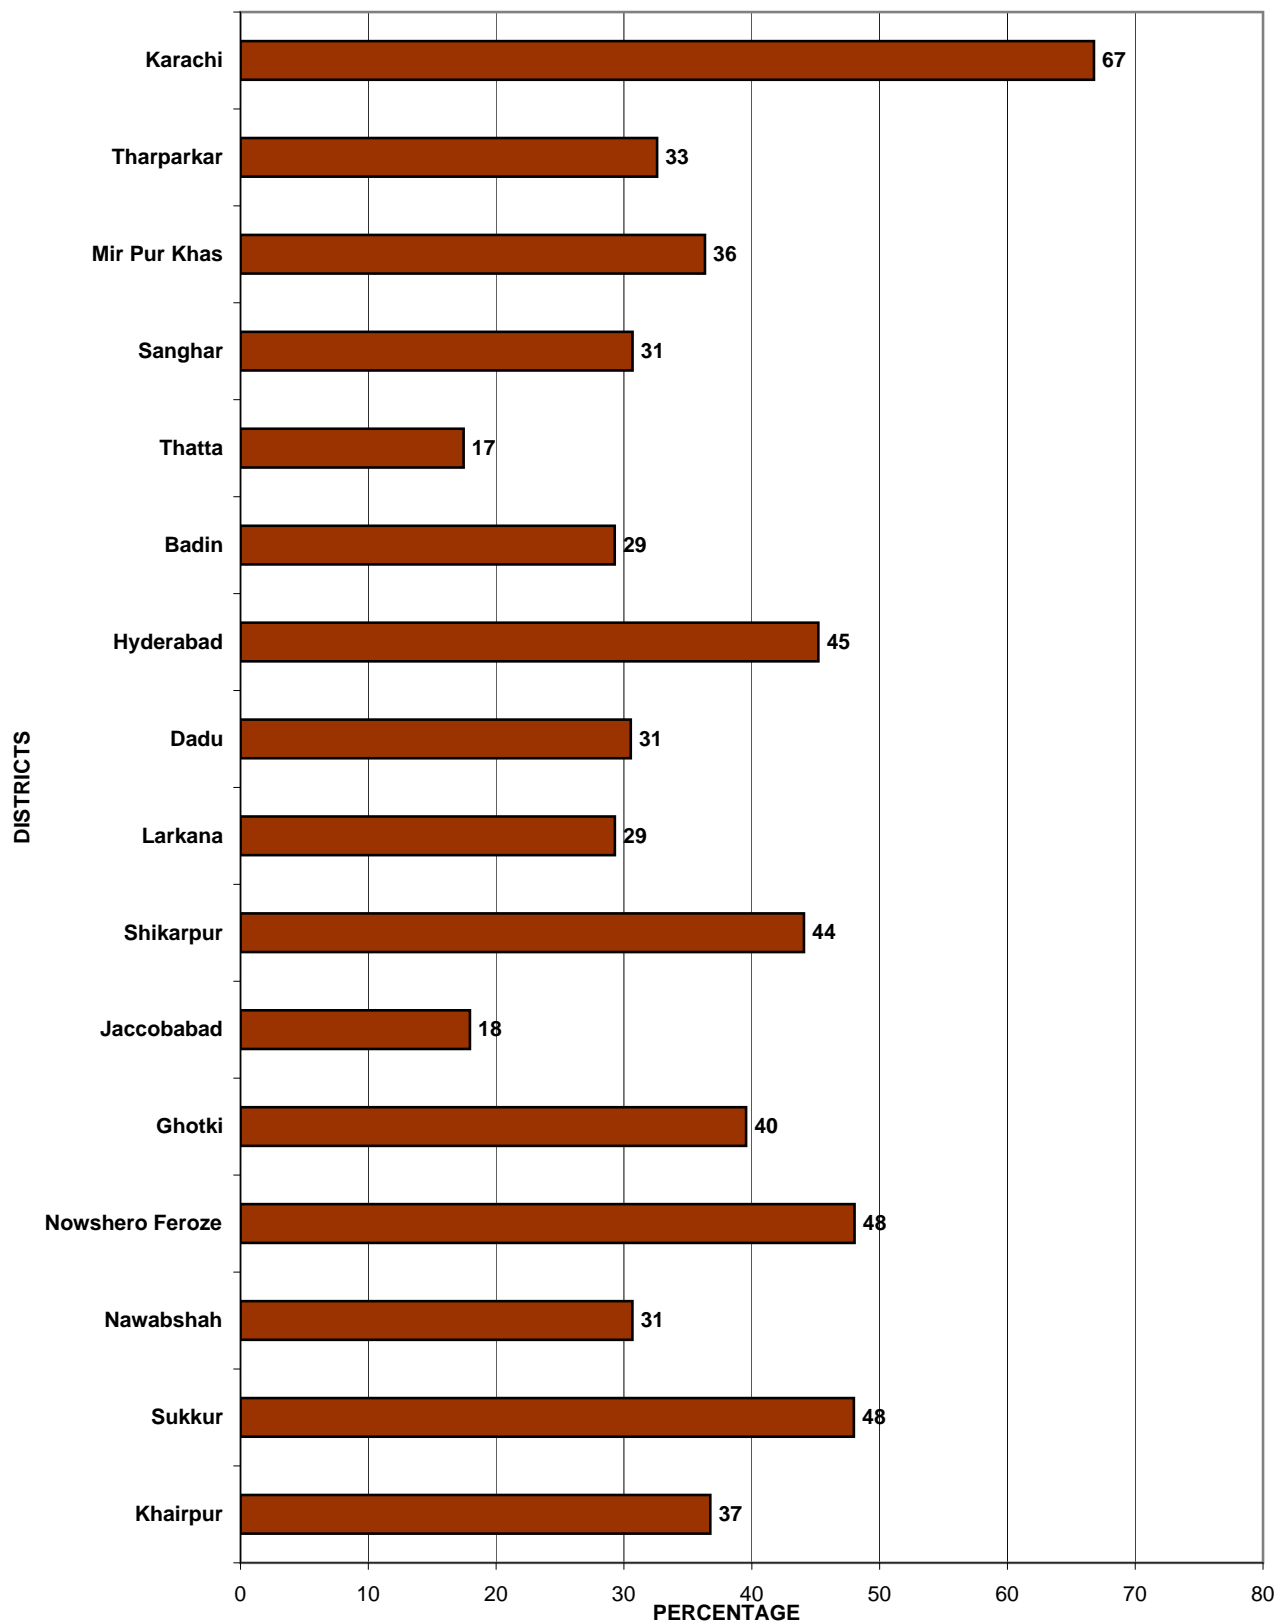

FIGURE 2.3 GROSS ENROLMENT RATE AT THE MIDDLE LEVEL (AGE 10 - 12) - BY DISTRICTS - PUNJAB

FIGURE 2.3 GROSS ENROLMENT RATE AT THE MIDDLE LEVEL (AGE 10 - 12) - DISTRICTS - SINDH

FIGURE 2.3 GROSS ENROLMENT RATE AT THE MIDDLE LEVEL (AGE 10 - 12) - BY DISTRICTS - N.W.F.P

FIGURE 2.3 GROSS ENROLMENT RATE AT THE MIDDLE LEVEL (AGE 10 - 12) - BY DISTRICTS - BALUCHISTAN