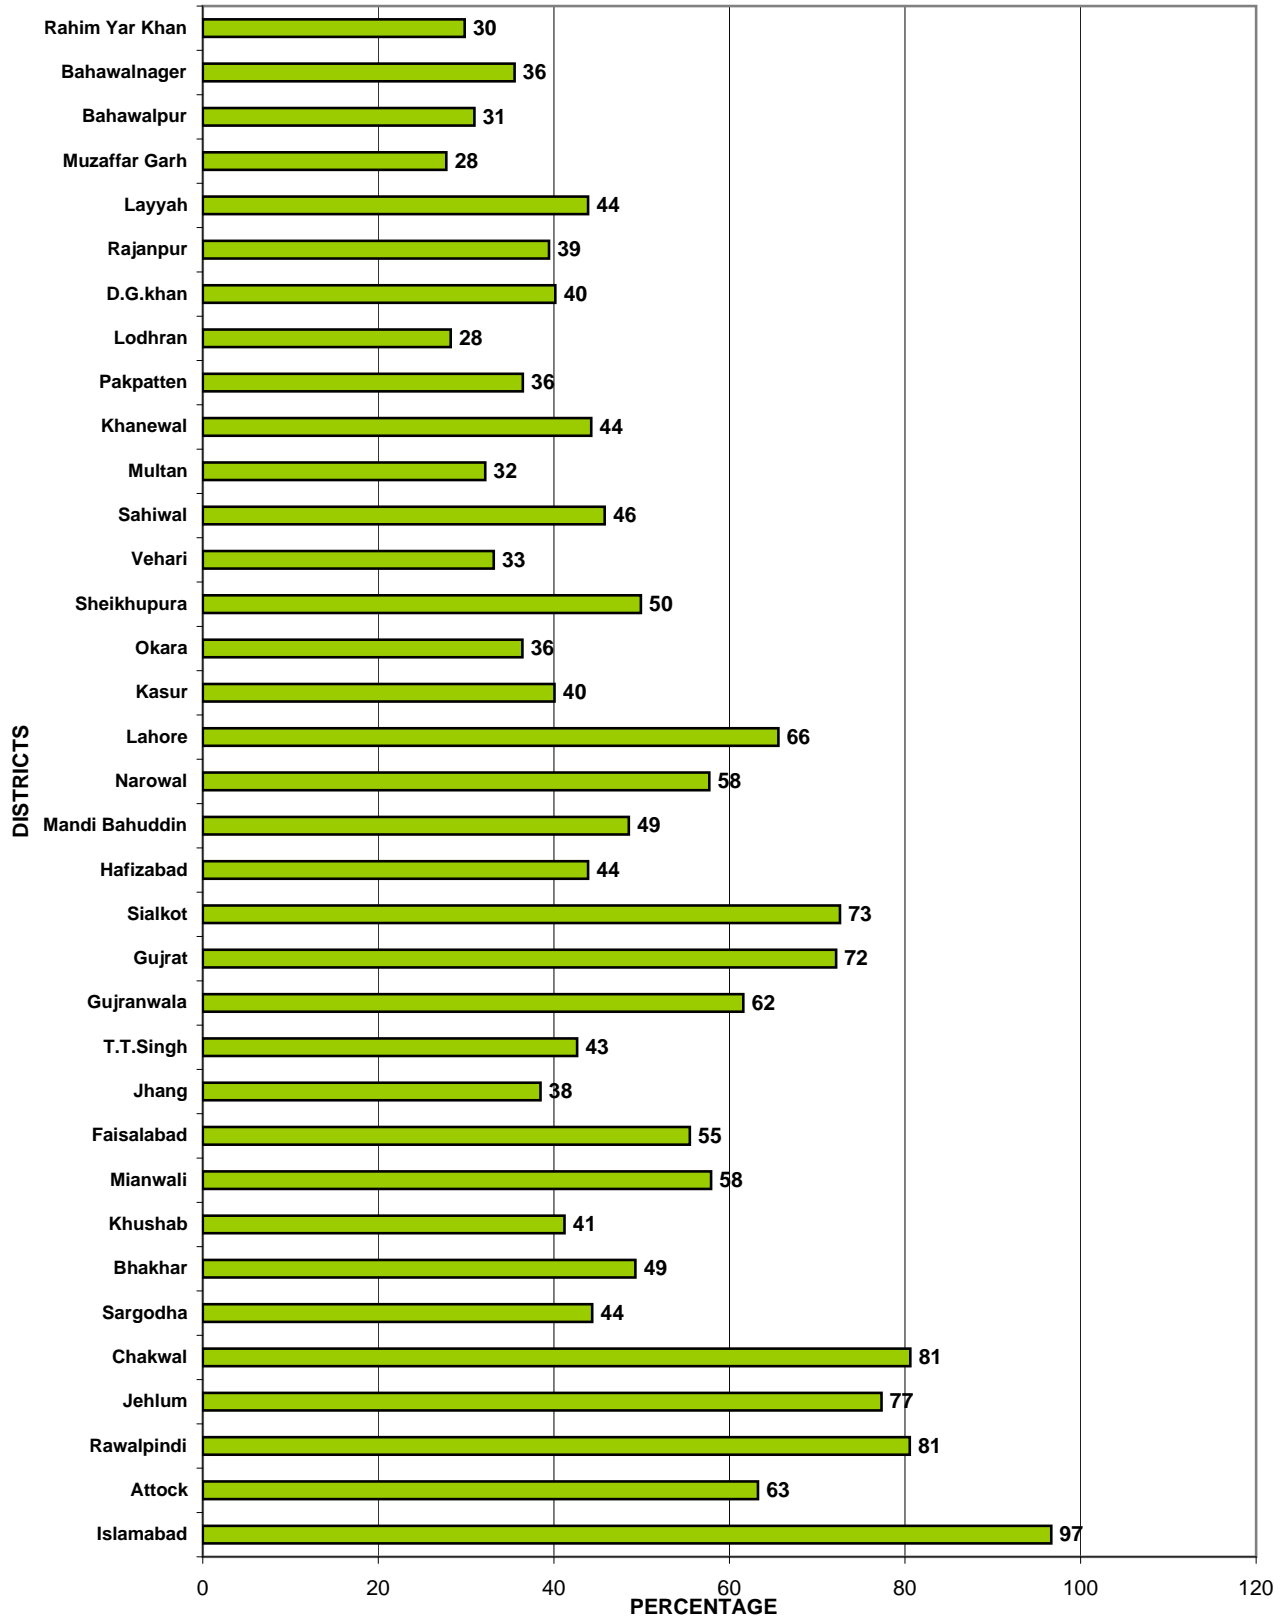

FIGURE 2.3 GROSS ENROLMENT RATE AT THE MIDDLE LEVEL (AGE 10 - 12) - BY DISTRICTS - PUNJAB

FIGURE 2.3 GROSS ENROLMENT RATE AT THE MIDDLE LEVEL (AGE 10 - 12) - DISTRICTS - SINDH

FIGURE 2.3 GROSS ENROLMENT RATE AT THE MIDDLE LEVEL (AGE 10 - 12) - BY DISTRICTS - N.W.F.P

FIGURE 2.3 GROSS ENROLMENT RATE AT THE MIDDLE LEVEL (AGE 10 - 12) - BY DISTRICTS - BALUCHISTAN