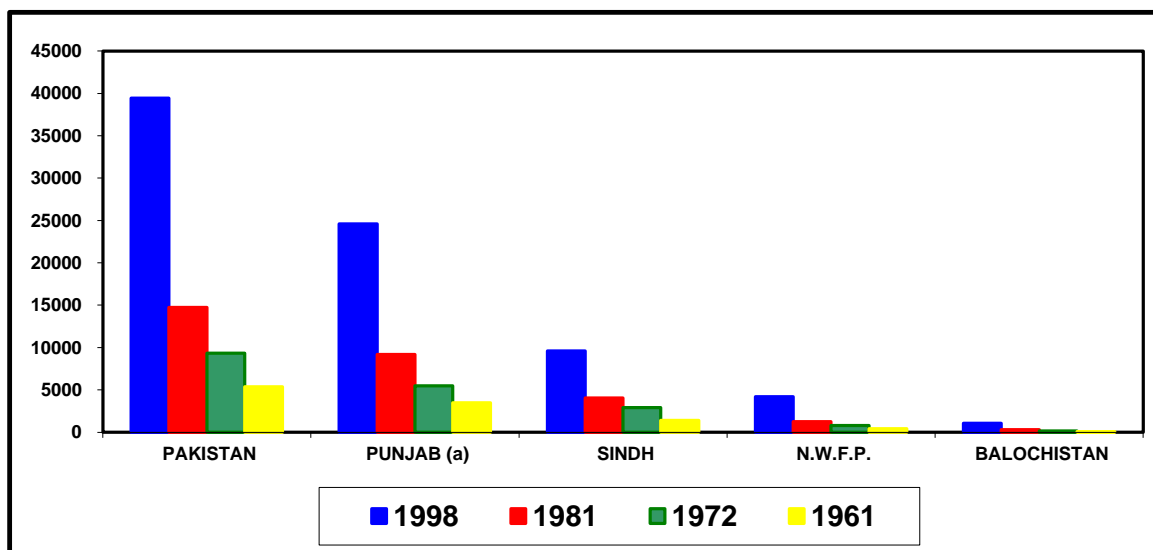

## POPULATION

### 16.21 Number of Literates (10 years and above) in 1998, 1981, 1972 and 1961 Censuses

Country/Province	(Thousands)			
	1998	1981	1972	1961
PAKISTAN	39457	14745	9319	5380
PUNJAB (a)	24610	9176	5473	3470
SINDH	9581	4036	2894	1396
KHYBER PAKHTOON KHWA	4190	1238	785	428
BALUCHISTAN	1076	295	167	86

Source: Population Census Organization.

Note: This table excludes the data of the Federally Administered Tribal Areas.  
a = The literate population of Islamabad is included in Punjab.

	1998	1981	1972	1961
PAKISTAN	#####	14745	9319	5380
PUNJAB (a)	#####	9176	5473	3470
SINDH	9581	4036	2894	1396
N.W.F.P.	4190	1238	785	428
BALUCHISTAN	1076	295	167	86