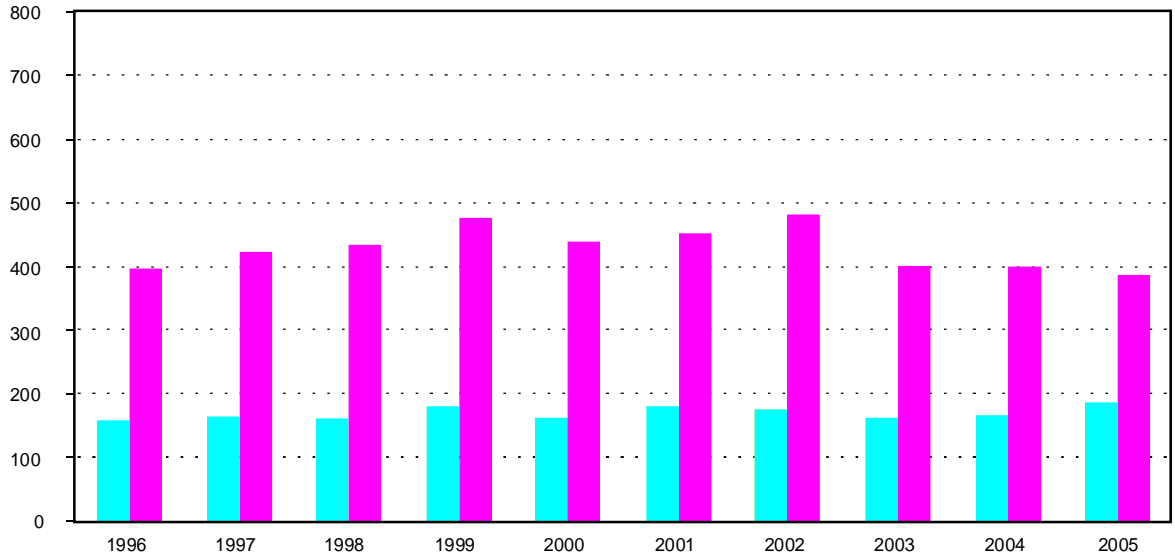

AGRICULTURE

1.23 Fish Production

(Thousand Tonnes)

Year	Total	Inland	Marine
1996	555.5	160.1	395.4
1997	589.7	167.5	422.2
1998	597.0	163.5	433.5
1999	654.5	179.9	474.6
2000	614.8 r	176.4 r	438.4 r
2001	629.6	178.6	451.0
2002	655.0	175.0	480.0
2003	562.0	161.1	400.9
2004	566.2	165.7	400.5
2005	572.8	186.2	386.6

Note:- Production include subsistence catch.
r = repeated

Source:- Marine Fisheries Department, Karachi.

FISH PRODUCTION

Thousand Tones

CATCH OF FISH BY INLAND

CATCH OF FISH BY MARINE