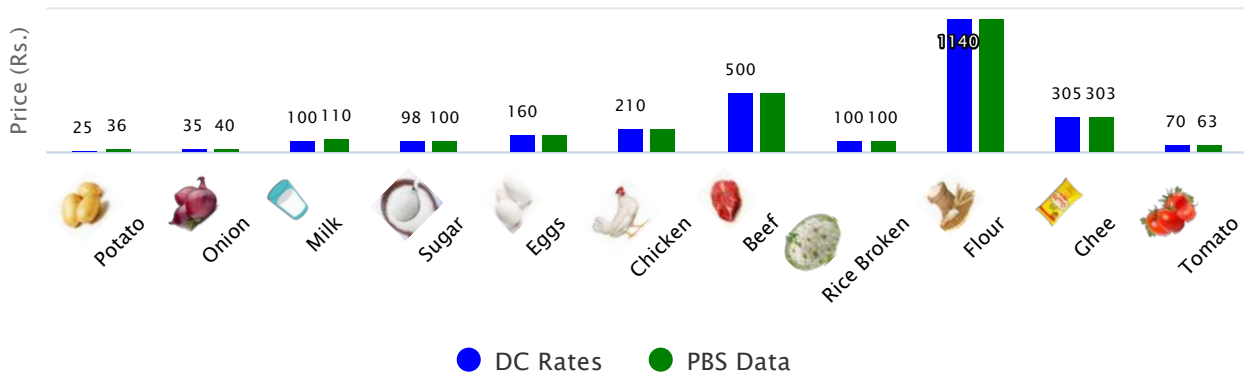

SPI AND DC PRICE COMPARISON (08-JUL-2021)