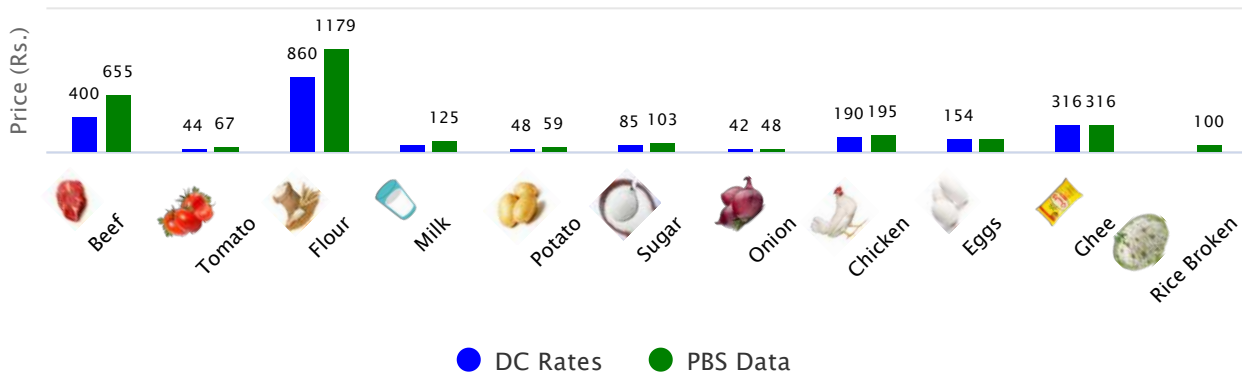

SPI AND DC PRICE COMPARISON (08-JUL-2021)