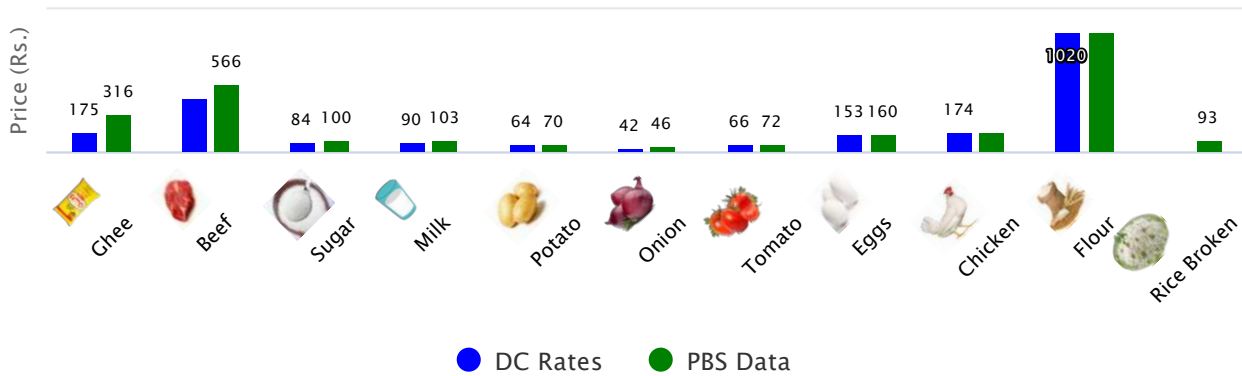

Faisalabad

TOP SPI INCREASING ITEMS WEEK ON WEEK (08-JUL-2021)

TOP SPI DECREASING ITEMS WEEK ON WEEK (08-JUL-2021)

SPI AND DC PRICE COMPARISON (08-JUL-2021)

SPI AND DC PRICE GAP (08-JUL-2021)

Sargodha

TOP SPI INCREASING ITEMS WEEK ON WEEK (08-JUL-2021)