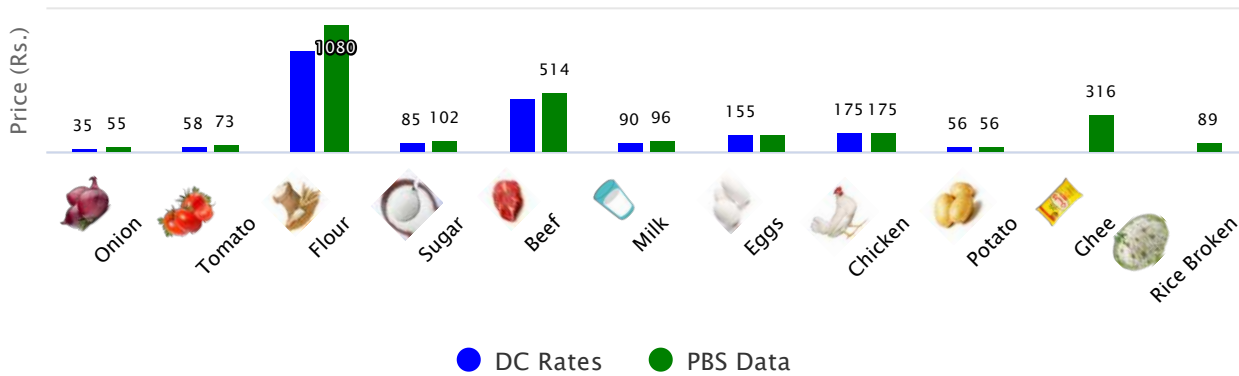

SPI AND DC PRICE GAP (08-JUL-2021)

Lahore

TOP SPI INCREASING ITEMS WEEK ON WEEK (08-JUL-2021)

TOP SPI DECREASING ITEMS WEEK ON WEEK (08-JUL-2021)

SPI AND DC PRICE COMPARISON (08-JUL-2021)

SPI AND DC PRICE GAP (08-JUL-2021)