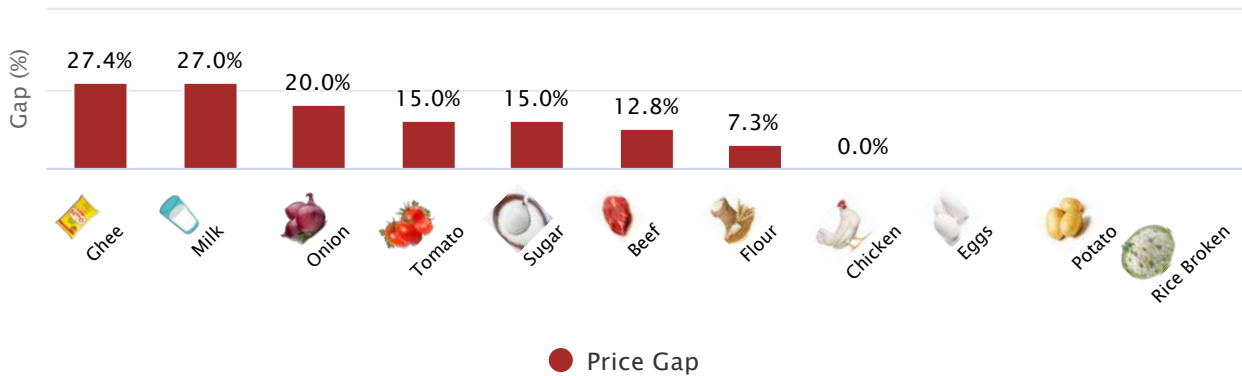

SPI AND DC PRICE GAP (08-JUL-2021)