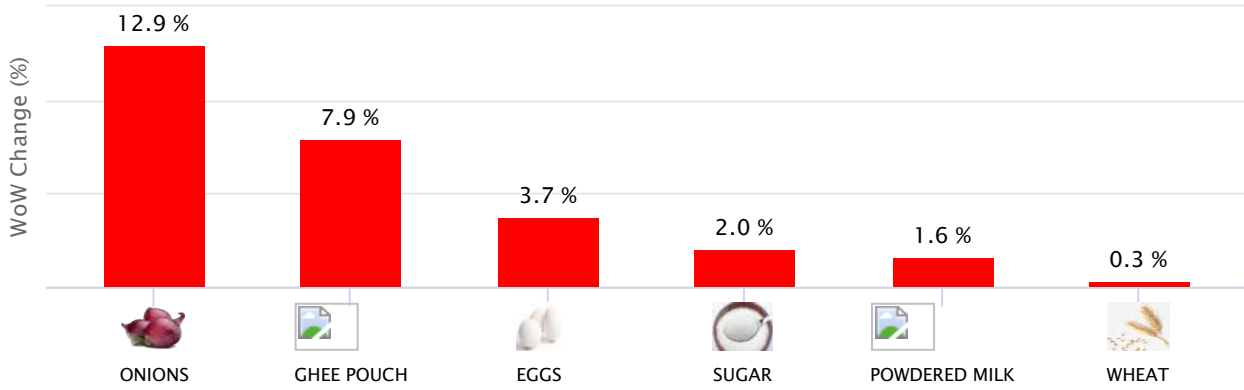

SPI AND DC PRICE GAP (08-JUL-2021)

Karachi

TOP SPI INCREASING ITEMS WEEK ON WEEK (08-JUL-2021)

TOP SPI DECREASING ITEMS WEEK ON WEEK (08-JUL-2021)

SPI AND DC PRICE COMPARISON (08-JUL-2021)

SPI AND DC PRICE GAP (08-JUL-2021)

Hyderabad

TOP SPI INCREASING ITEMS WEEK ON WEEK (08-JUL-2021)

TOP SPI DECREASING ITEMS WEEK ON WEEK (08-JUL-2021)

SPI AND DC PRICE COMPARISON (08-JUL-2021)

SPI AND DC PRICE GAP (08-JUL-2021)

Sukkur

TOP SPI INCREASING ITEMS WEEK ON WEEK (08-JUL-2021)