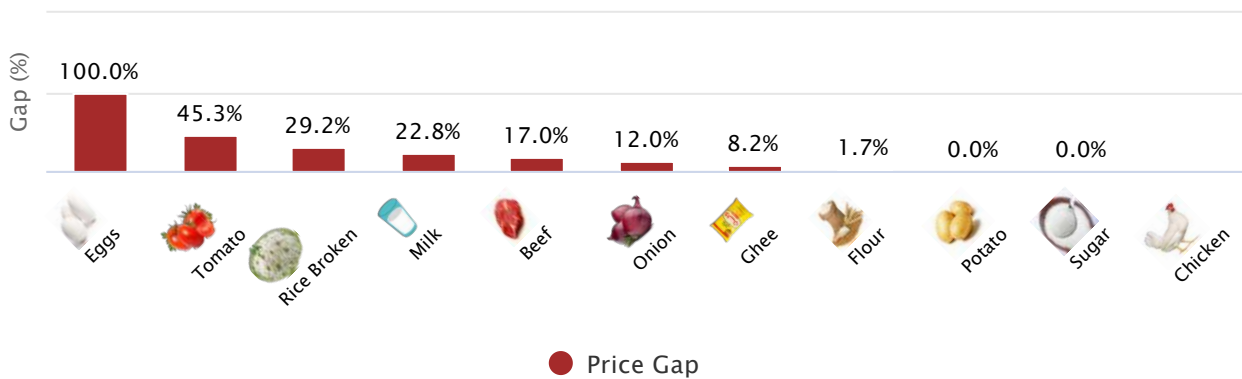

SPI AND DC PRICE GAP (08-JUL-2021)