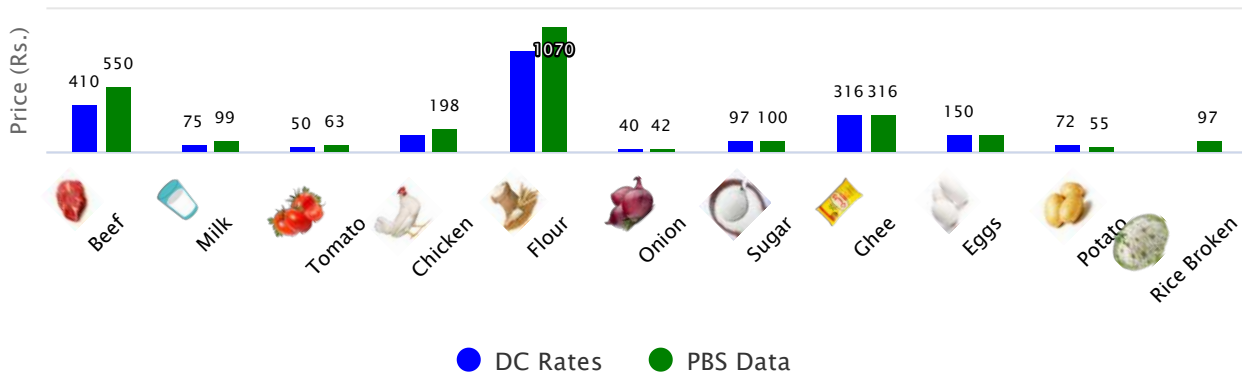

SPI AND DC PRICE COMPARISON (08-JUL-2021)