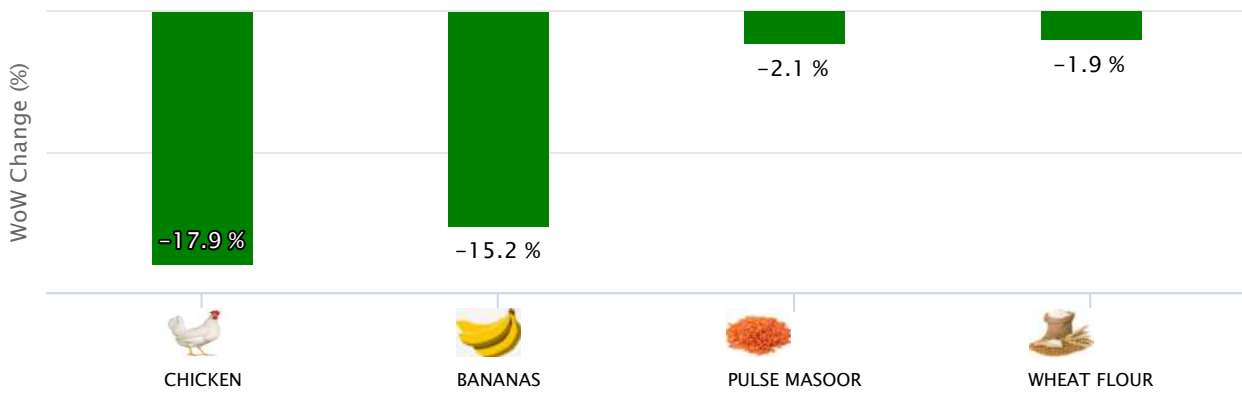

SPI AND DC PRICE GAP (08-JUL-2021)

Lahore

TOP SPI INCREASING ITEMS WEEK ON WEEK (08-JUL-2021)

TOP SPI DECREASING ITEMS WEEK ON WEEK (08-JUL-2021)

SPI AND DC PRICE COMPARISON (08-JUL-2021)

SPI AND DC PRICE GAP (08-JUL-2021)

Faisalabad

TOP SPI INCREASING ITEMS WEEK ON WEEK (08-JUL-2021)

TOP SPI DECREASING ITEMS WEEK ON WEEK (08-JUL-2021)

SPI AND DC PRICE COMPARISON (08-JUL-2021)

SPI AND DC PRICE GAP (08-JUL-2021)

Sargodha

TOP SPI INCREASING ITEMS WEEK ON WEEK (08-JUL-2021)