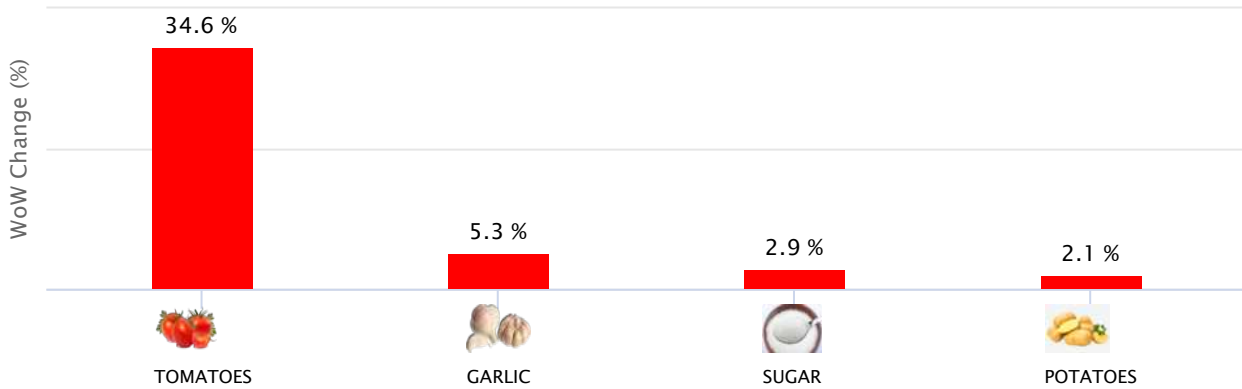

SPI AND DC PRICE COMPARISON (08-JUL-2021)

SPI AND DC PRICE GAP (08-JUL-2021)

Peshawar

TOP SPI INCREASING ITEMS WEEK ON WEEK (08-JUL-2021)

TOP SPI DECREASING ITEMS WEEK ON WEEK (08-JUL-2021)

SPI AND DC PRICE COMPARISON (08-JUL-2021)