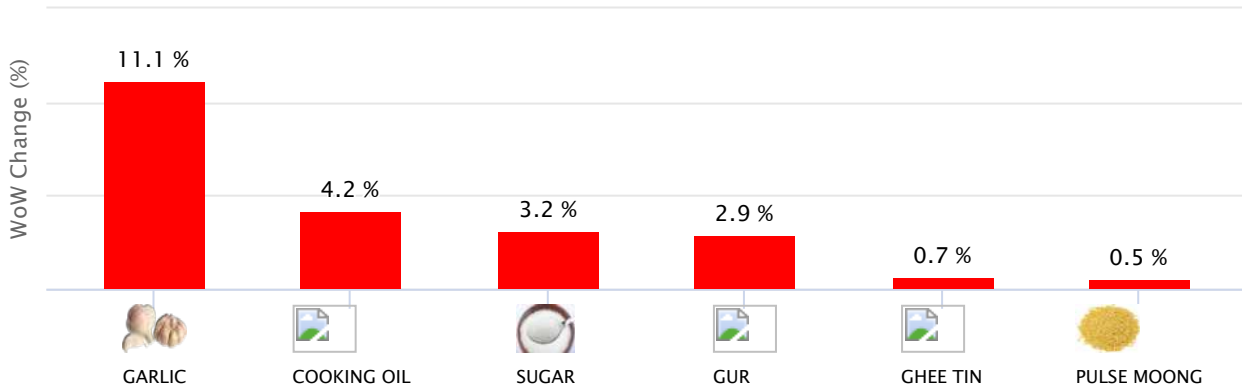

TOP SPI DECREASING ITEMS WEEK ON WEEK (08-JUL-2021)

SPI AND DC PRICE COMPARISON (08-JUL-2021)

SPI AND DC PRICE GAP (08-JUL-2021)

Larkana

TOP SPI INCREASING ITEMS WEEK ON WEEK (08-JUL-2021)

TOP SPI DECREASING ITEMS WEEK ON WEEK (08-JUL-2021)