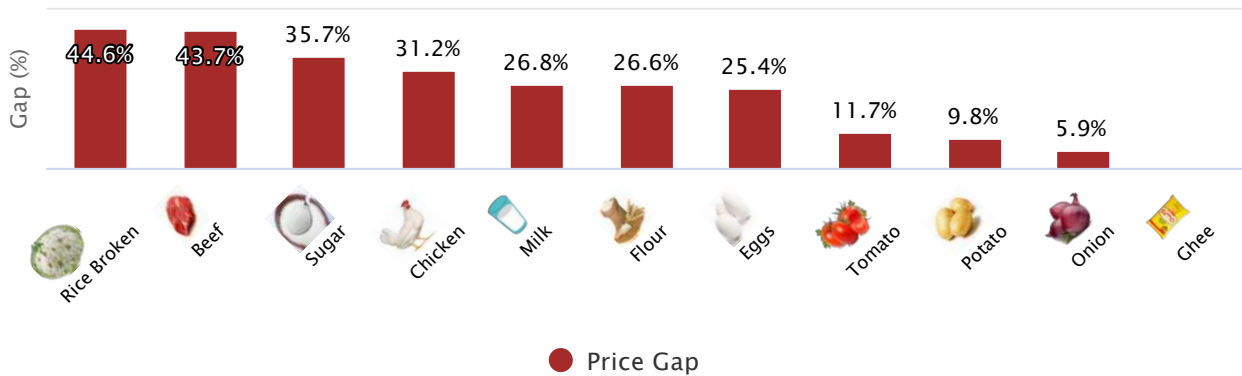

SPI AND DC PRICE GAP (08-JUL-2021)

Karachi

TOP SPI INCREASING ITEMS WEEK ON WEEK (08-JUL-2021)

TOP SPI DECREASING ITEMS WEEK ON WEEK (08-JUL-2021)

SPI AND DC PRICE COMPARISON (08-JUL-2021)

SPI AND DC PRICE GAP (08-JUL-2021)