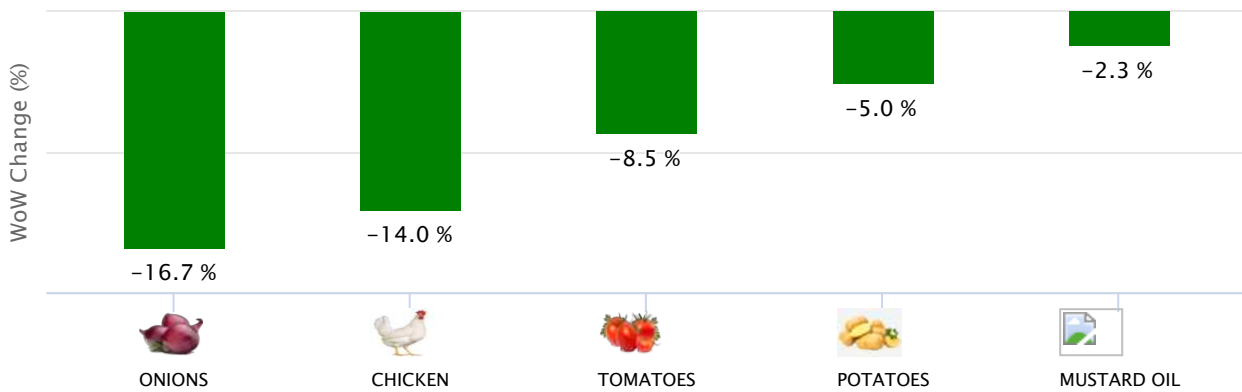

TOP SPI DECREASING ITEMS WEEK ON WEEK (08-JUL-2021)

SPI AND DC PRICE COMPARISON (08-JUL-2021)

SPI AND DC PRICE GAP (08-JUL-2021)

Larkana

TOP SPI INCREASING ITEMS WEEK ON WEEK (08-JUL-2021)

TOP SPI DECREASING ITEMS WEEK ON WEEK (08-JUL-2021)