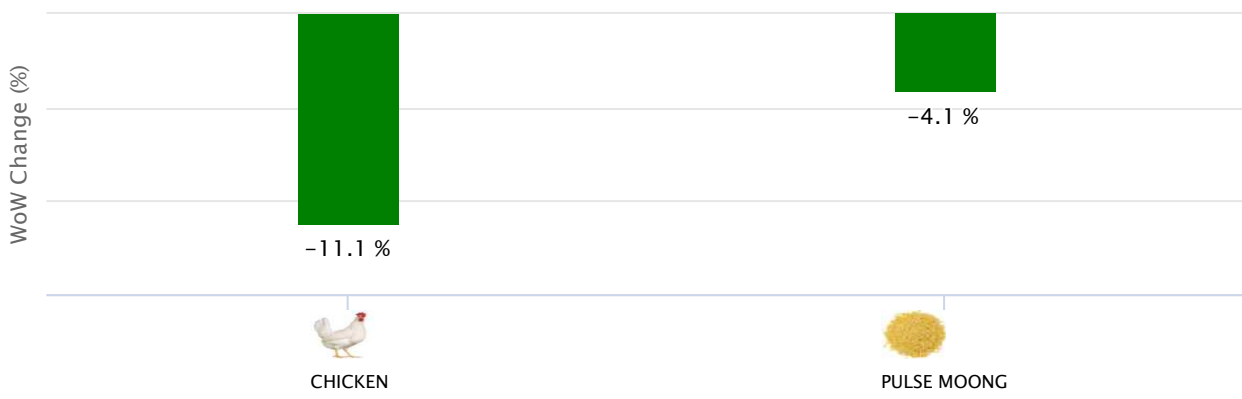

SPI AND DC PRICE GAP (08-JUL-2021)

Bannu

TOP SPI INCREASING ITEMS WEEK ON WEEK (08-JUL-2021)

TOP SPI DECREASING ITEMS WEEK ON WEEK (08-JUL-2021)

SPI AND DC PRICE COMPARISON (08-JUL-2021)

SPI AND DC PRICE GAP (08-JUL-2021)

Quetta

TOP SPI INCREASING ITEMS WEEK ON WEEK (08-JUL-2021)

TOP SPI DECREASING ITEMS WEEK ON WEEK (08-JUL-2021)

SPI AND DC PRICE COMPARISON (08-JUL-2021)

SPI AND DC PRICE GAP (08-JUL-2021)

Khuzdar

TOP SPI INCREASING ITEMS WEEK ON WEEK (08-JUL-2021)