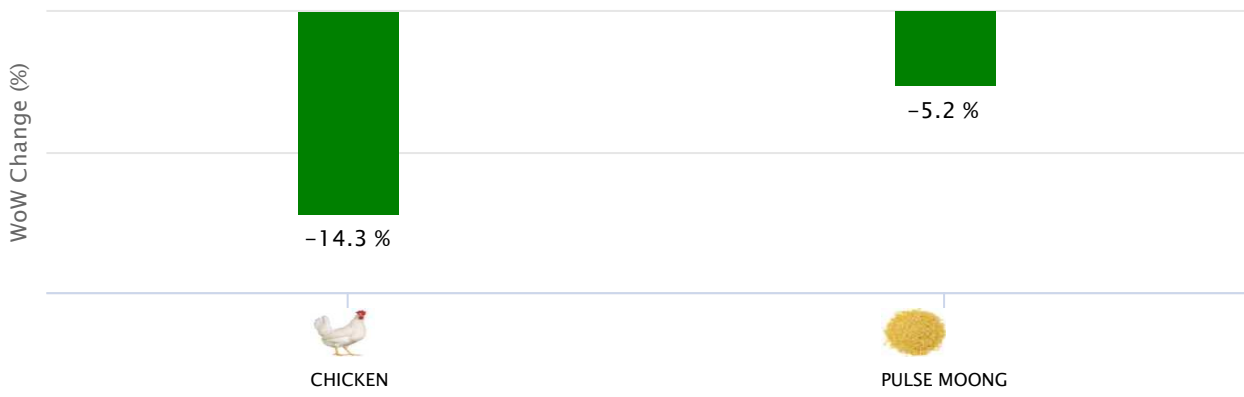

TOP SPI DECREASING ITEMS WEEK ON WEEK (08-JUL-2021)