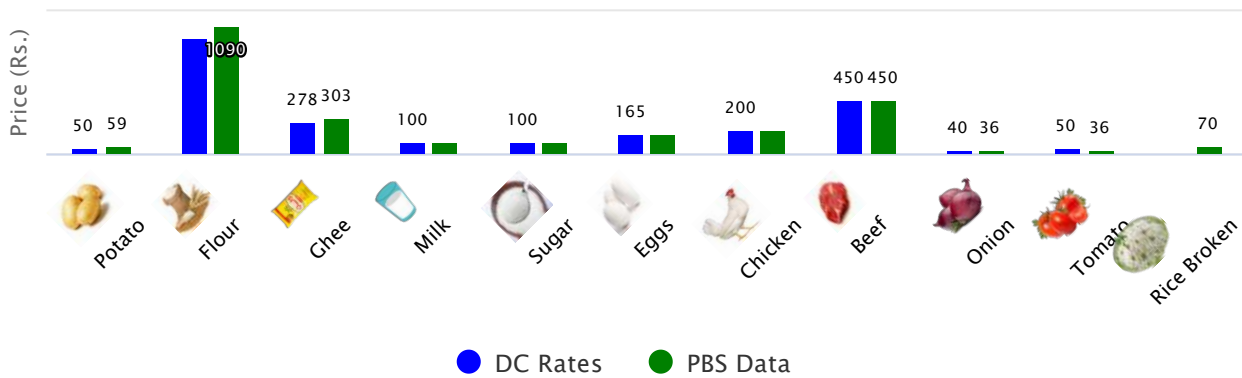

SPI AND DC PRICE GAP (08-JUL-2021)

Bannu

TOP SPI INCREASING ITEMS WEEK ON WEEK (08-JUL-2021)

TOP SPI DECREASING ITEMS WEEK ON WEEK (08-JUL-2021)

SPI AND DC PRICE COMPARISON (08-JUL-2021)

SPI AND DC PRICE GAP (08-JUL-2021)