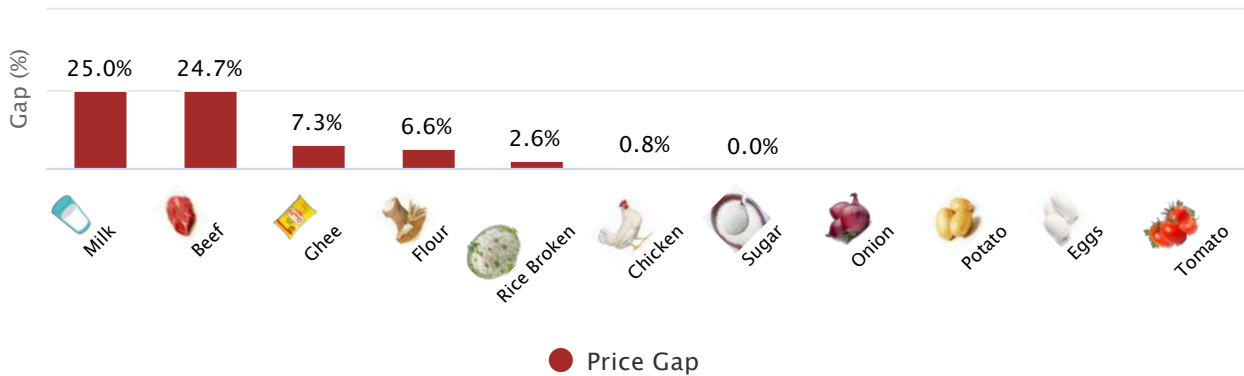

Hyderabad

TOP SPI INCREASING ITEMS WEEK ON WEEK (08-JUL-2021)

TOP SPI DECREASING ITEMS WEEK ON WEEK (08-JUL-2021)

SPI AND DC PRICE COMPARISON (08-JUL-2021)

SPI AND DC PRICE GAP (08-JUL-2021)

Sukkur

TOP SPI INCREASING ITEMS WEEK ON WEEK (08-JUL-2021)