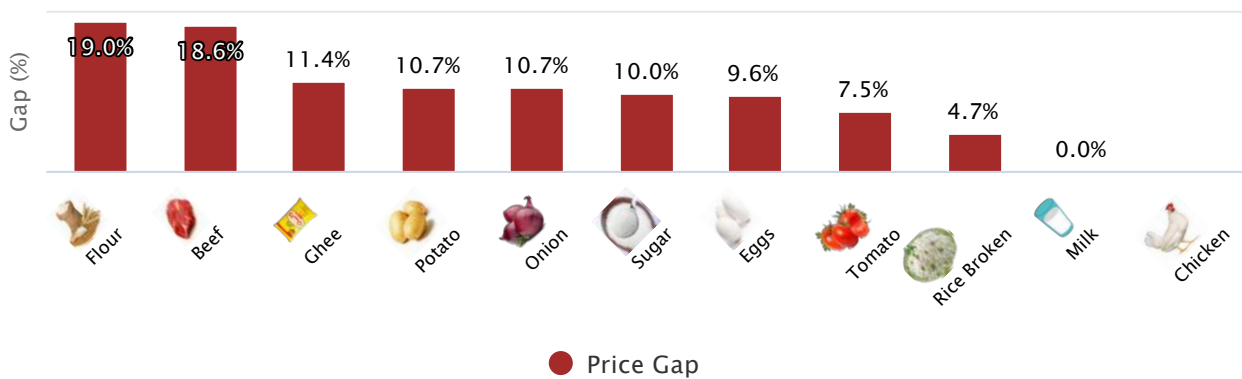

Quetta

TOP SPI INCREASING ITEMS WEEK ON WEEK (08-JUL-2021)

TOP SPI DECREASING ITEMS WEEK ON WEEK (08-JUL-2021)

SPI AND DC PRICE COMPARISON (08-JUL-2021)

SPI AND DC PRICE GAP (08-JUL-2021)

Khuzdar

TOP SPI INCREASING ITEMS WEEK ON WEEK (08-JUL-2021)