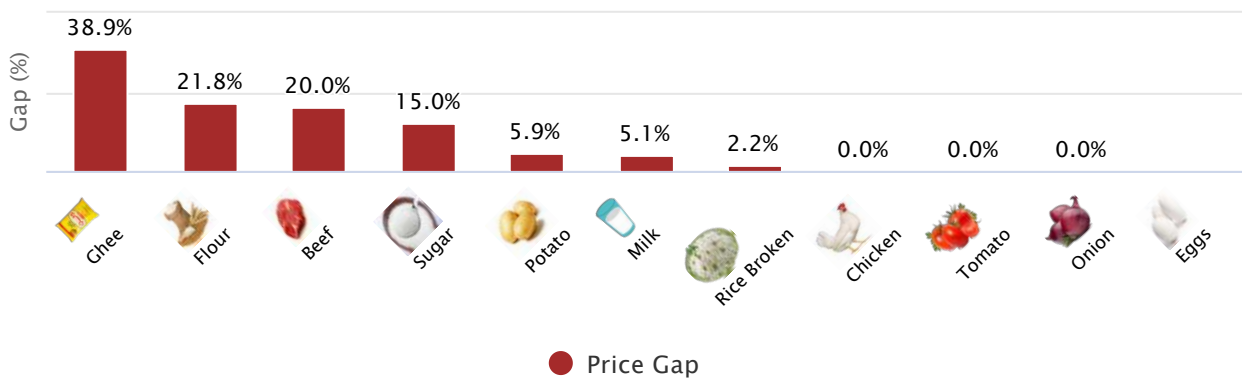

SPI AND DC PRICE GAP (08-JUL-2021)