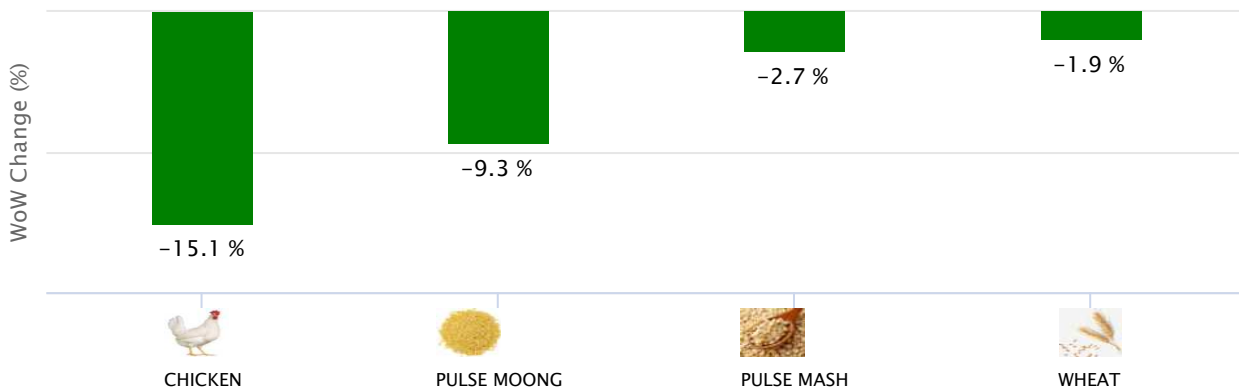

SPI AND DC PRICE GAP (08-JUL-2021)

Lahore

TOP SPI INCREASING ITEMS WEEK ON WEEK (08-JUL-2021)

TOP SPI DECREASING ITEMS WEEK ON WEEK (08-JUL-2021)

SPI AND DC PRICE COMPARISON (08-JUL-2021)

SPI AND DC PRICE GAP (08-JUL-2021)

Faisalabad

TOP SPI INCREASING ITEMS WEEK ON WEEK (08-JUL-2021)

TOP SPI DECREASING ITEMS WEEK ON WEEK (08-JUL-2021)

SPI AND DC PRICE COMPARISON (08-JUL-2021)

SPI AND DC PRICE GAP (08-JUL-2021)

Sargodha

TOP SPI INCREASING ITEMS WEEK ON WEEK (08-JUL-2021)