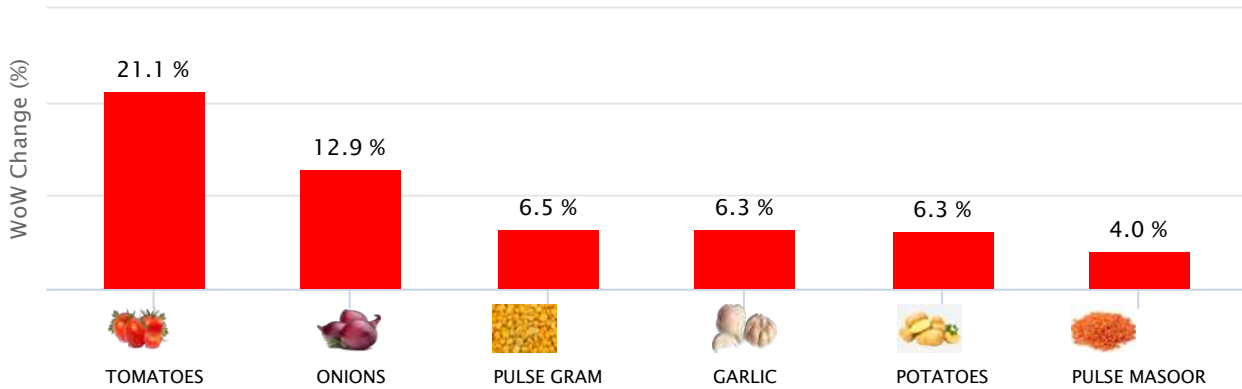

SPI AND DC PRICE COMPARISON (08-JUL-2021)

SPI AND DC PRICE GAP (08-JUL-2021)

Sialkot

TOP SPI INCREASING ITEMS WEEK ON WEEK (08-JUL-2021)

TOP SPI DECREASING ITEMS WEEK ON WEEK (08-JUL-2021)

SPI AND DC PRICE COMPARISON (08-JUL-2021)