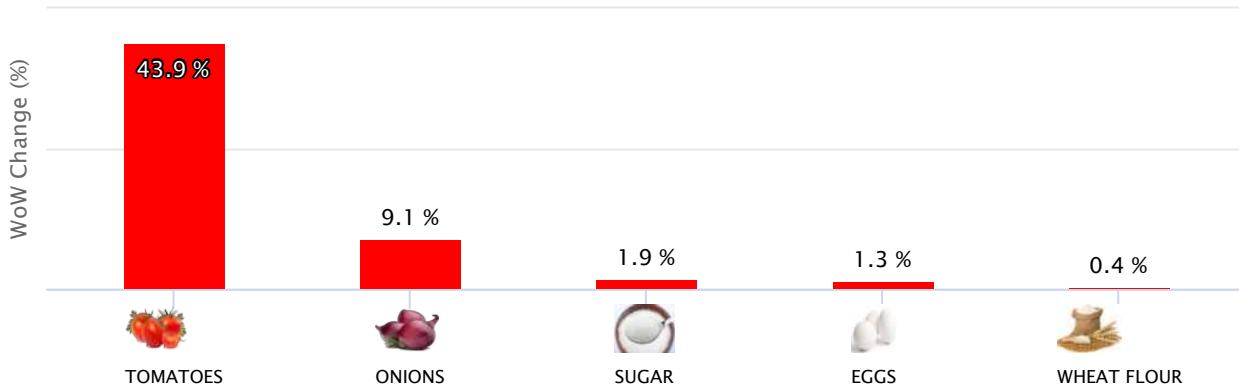

Lahore

TOP SPI INCREASING ITEMS WEEK ON WEEK (08-JUL-2021)