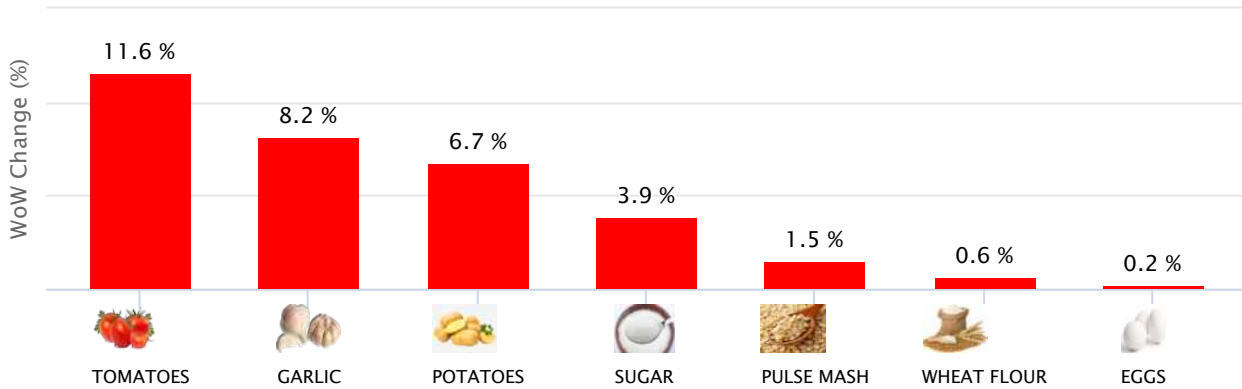

Islamabad

TOP SPI INCREASING ITEMS WEEK ON WEEK (08-JUL-2021)