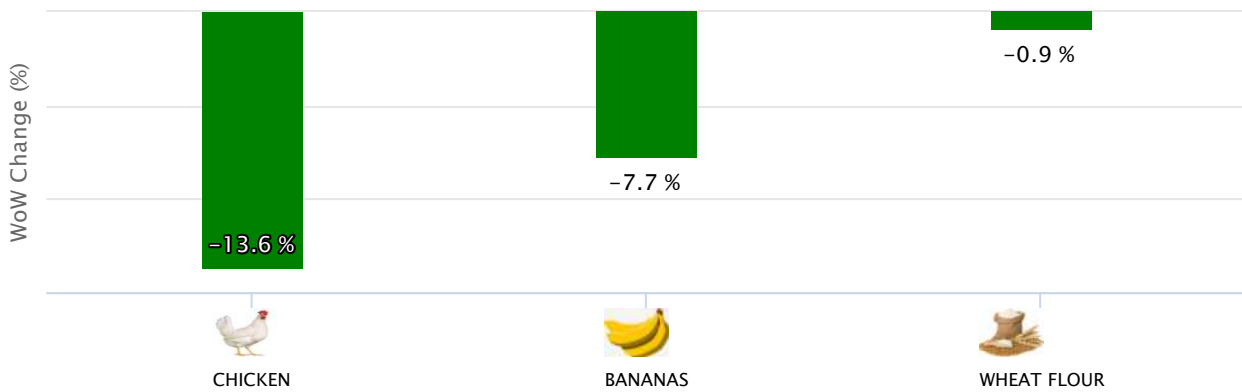

SPI AND DC PRICE COMPARISON (08-JUL-2021)

SPI AND DC PRICE GAP (08-JUL-2021)

Peshawar

TOP SPI INCREASING ITEMS WEEK ON WEEK (08-JUL-2021)

TOP SPI DECREASING ITEMS WEEK ON WEEK (08-JUL-2021)

SPI AND DC PRICE COMPARISON (08-JUL-2021)