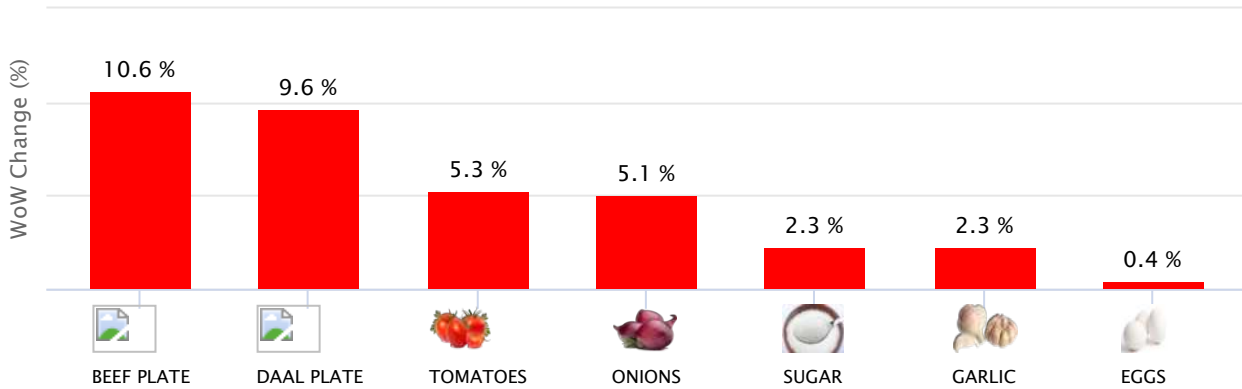

Faisalabad

TOP SPI INCREASING ITEMS WEEK ON WEEK (08-JUL-2021)

TOP SPI DECREASING ITEMS WEEK ON WEEK (08-JUL-2021)

SPI AND DC PRICE COMPARISON (08-JUL-2021)

SPI AND DC PRICE GAP (08-JUL-2021)

Sargodha

TOP SPI INCREASING ITEMS WEEK ON WEEK (08-JUL-2021)

TOP SPI DECREASING ITEMS WEEK ON WEEK (08-JUL-2021)

SPI AND DC PRICE COMPARISON (08-JUL-2021)

SPI AND DC PRICE GAP (08-JUL-2021)

Multan

TOP SPI INCREASING ITEMS WEEK ON WEEK (08-JUL-2021)

TOP SPI DECREASING ITEMS WEEK ON WEEK (08-JUL-2021)