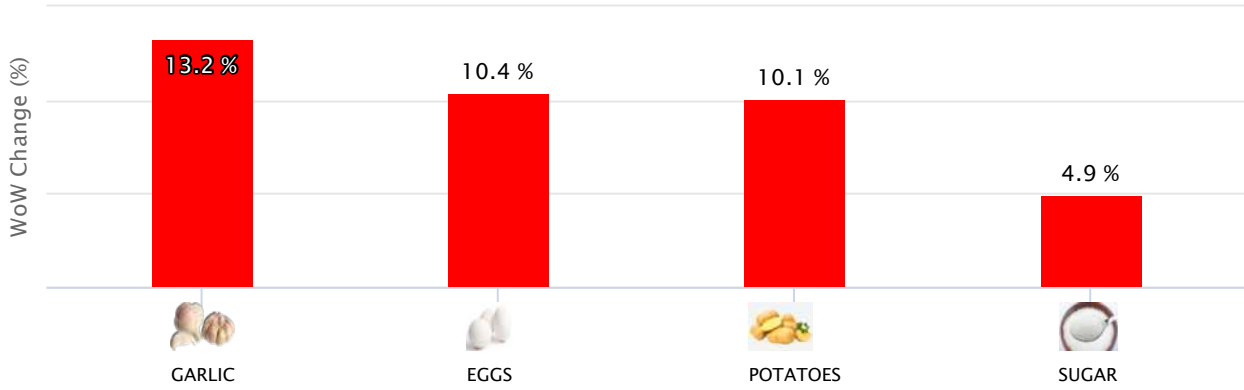

Hyderabad

TOP SPI INCREASING ITEMS WEEK ON WEEK (08-JUL-2021)

TOP SPI DECREASING ITEMS WEEK ON WEEK (08-JUL-2021)

SPI AND DC PRICE COMPARISON (08-JUL-2021)

SPI AND DC PRICE GAP (08-JUL-2021)

Sukkur

TOP SPI INCREASING ITEMS WEEK ON WEEK (08-JUL-2021)