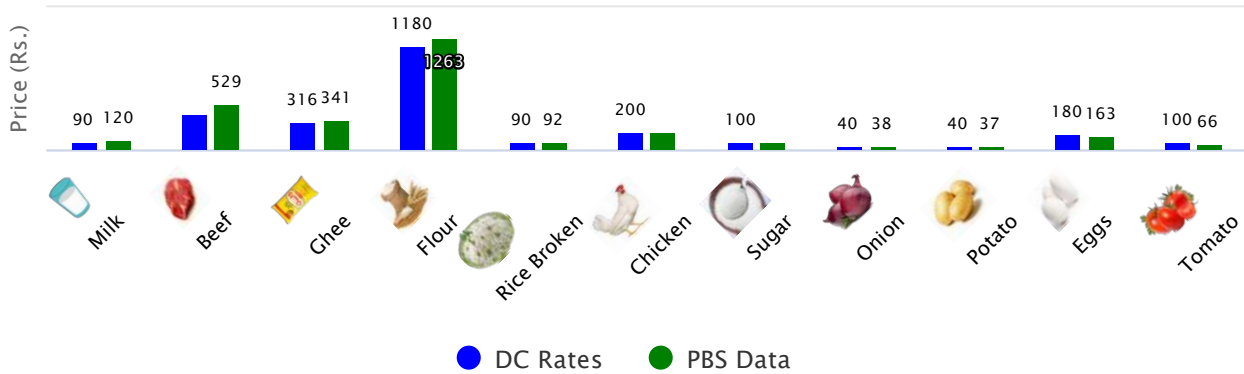

Hyderabad

TOP SPI INCREASING ITEMS WEEK ON WEEK (08-JUL-2021)

TOP SPI DECREASING ITEMS WEEK ON WEEK (08-JUL-2021)

SPI AND DC PRICE COMPARISON (08-JUL-2021)

SPI AND DC PRICE GAP (08-JUL-2021)

Sukkur

TOP SPI INCREASING ITEMS WEEK ON WEEK (08-JUL-2021)