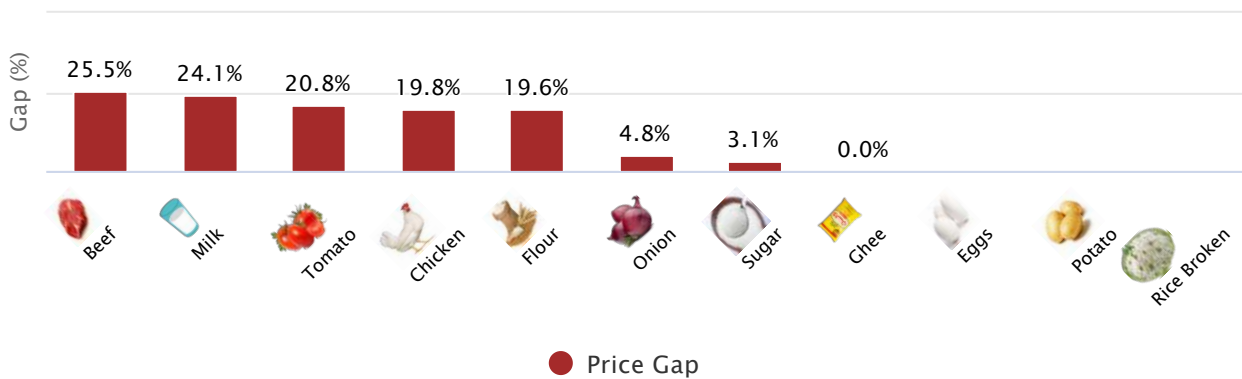

SPI AND DC PRICE GAP (08-JUL-2021)