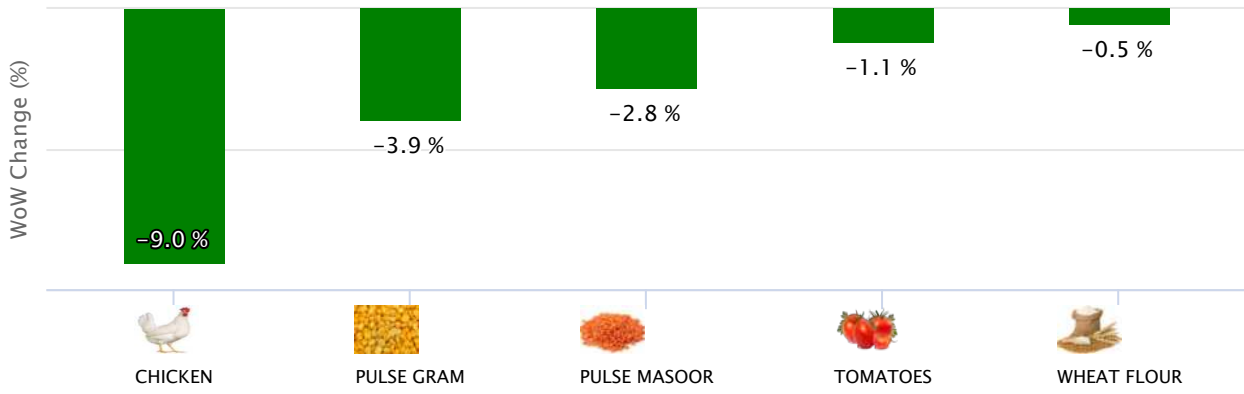

TOP SPI DECREASING ITEMS WEEK ON WEEK (08-JUL-2021)