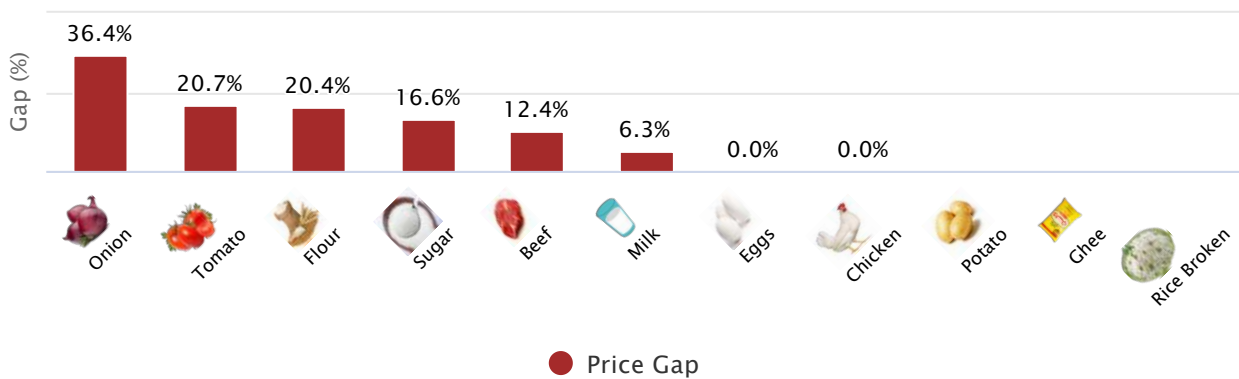

SPI AND DC PRICE GAP (08-JUL-2021)

Lahore

TOP SPI INCREASING ITEMS WEEK ON WEEK (08-JUL-2021)

TOP SPI DECREASING ITEMS WEEK ON WEEK (08-JUL-2021)

SPI AND DC PRICE COMPARISON (08-JUL-2021)

SPI AND DC PRICE GAP (08-JUL-2021)