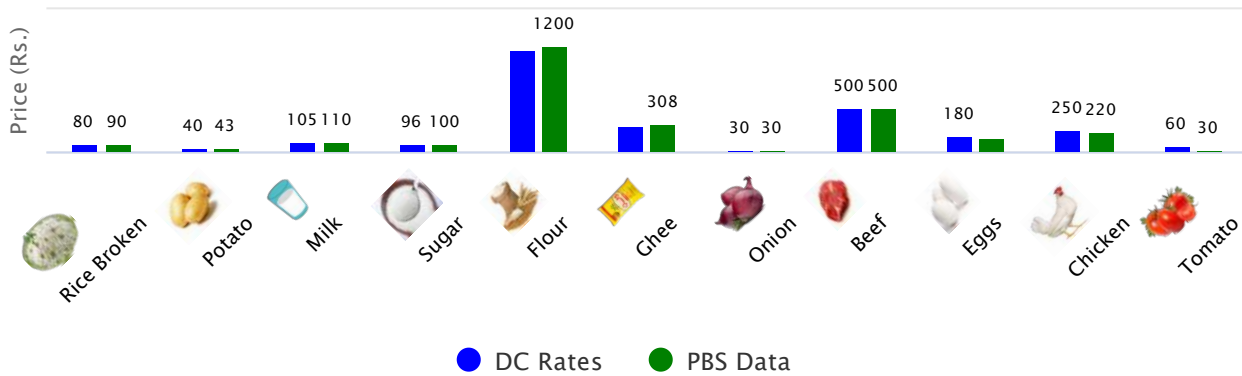

SPI AND DC PRICE COMPARISON (08-JUL-2021)