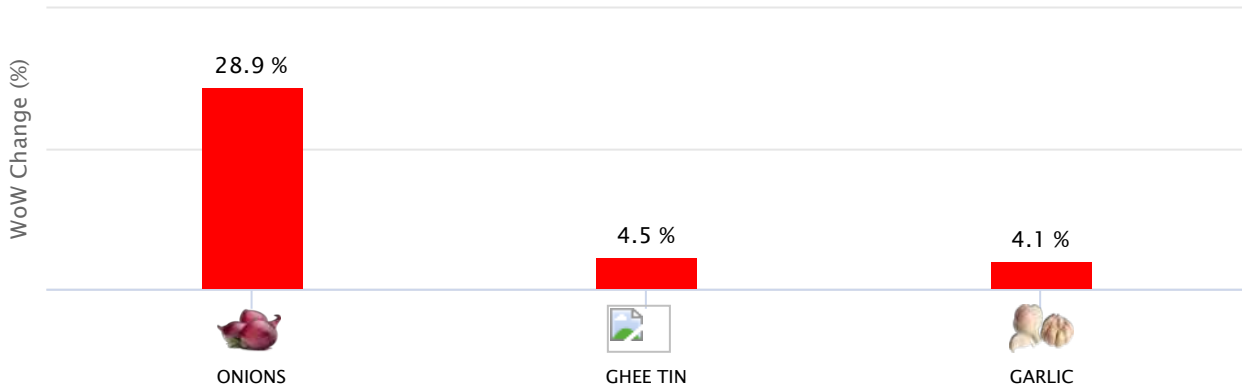

Quetta

TOP SPI INCREASING ITEMS WEEK ON WEEK (08-JUL-2021)