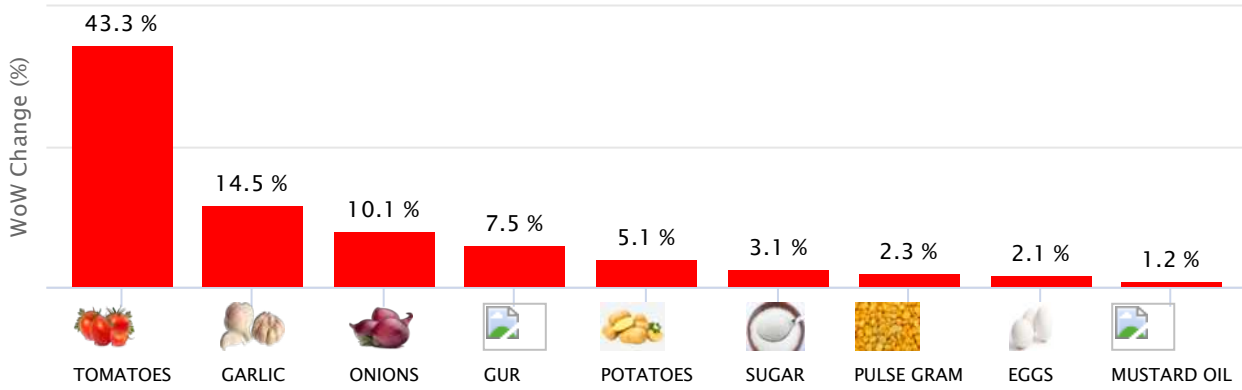

SPI AND DC PRICE GAP (08-JUL-2021)

Lahore

TOP SPI INCREASING ITEMS WEEK ON WEEK (08-JUL-2021)

TOP SPI DECREASING ITEMS WEEK ON WEEK (08-JUL-2021)

SPI AND DC PRICE COMPARISON (08-JUL-2021)

SPI AND DC PRICE GAP (08-JUL-2021)

Faisalabad

TOP SPI INCREASING ITEMS WEEK ON WEEK (08-JUL-2021)

TOP SPI DECREASING ITEMS WEEK ON WEEK (08-JUL-2021)

SPI AND DC PRICE COMPARISON (08-JUL-2021)

SPI AND DC PRICE GAP (08-JUL-2021)

Sargodha

TOP SPI INCREASING ITEMS WEEK ON WEEK (08-JUL-2021)