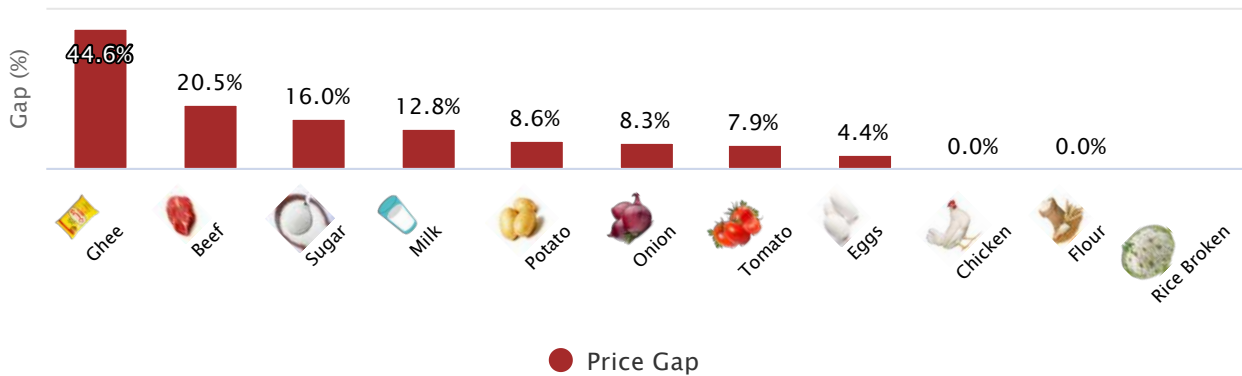

Faisalabad

TOP SPI INCREASING ITEMS WEEK ON WEEK (08-JUL-2021)

TOP SPI DECREASING ITEMS WEEK ON WEEK (08-JUL-2021)

SPI AND DC PRICE COMPARISON (08-JUL-2021)

SPI AND DC PRICE GAP (08-JUL-2021)

Sargodha

TOP SPI INCREASING ITEMS WEEK ON WEEK (08-JUL-2021)