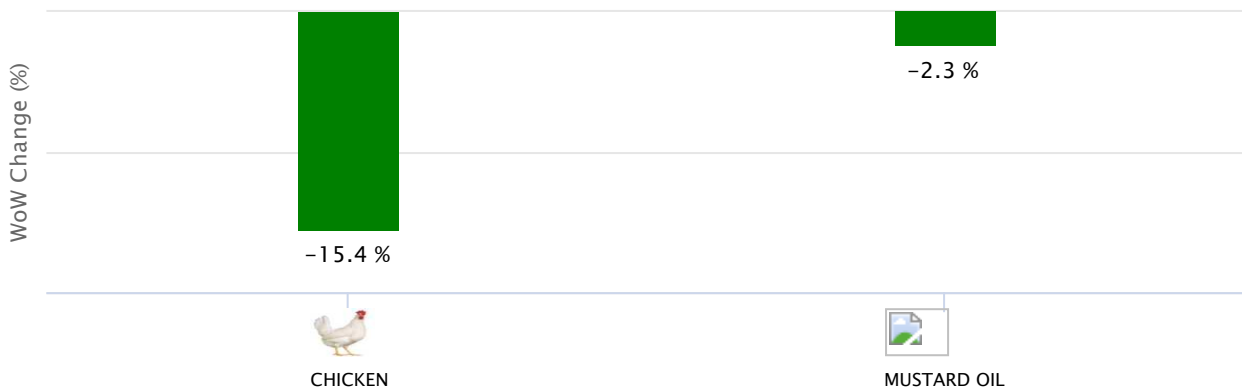

SPI AND DC PRICE COMPARISON (08-JUL-2021)

SPI AND DC PRICE GAP (08-JUL-2021)

Sialkot

TOP SPI INCREASING ITEMS WEEK ON WEEK (08-JUL-2021)

TOP SPI DECREASING ITEMS WEEK ON WEEK (08-JUL-2021)

SPI AND DC PRICE COMPARISON (08-JUL-2021)

SPI AND DC PRICE GAP (08-JUL-2021)

Lahore

TOP SPI INCREASING ITEMS WEEK ON WEEK (08-JUL-2021)

TOP SPI DECREASING ITEMS WEEK ON WEEK (08-JUL-2021)

SPI AND DC PRICE COMPARISON (08-JUL-2021)

SPI AND DC PRICE GAP (08-JUL-2021)