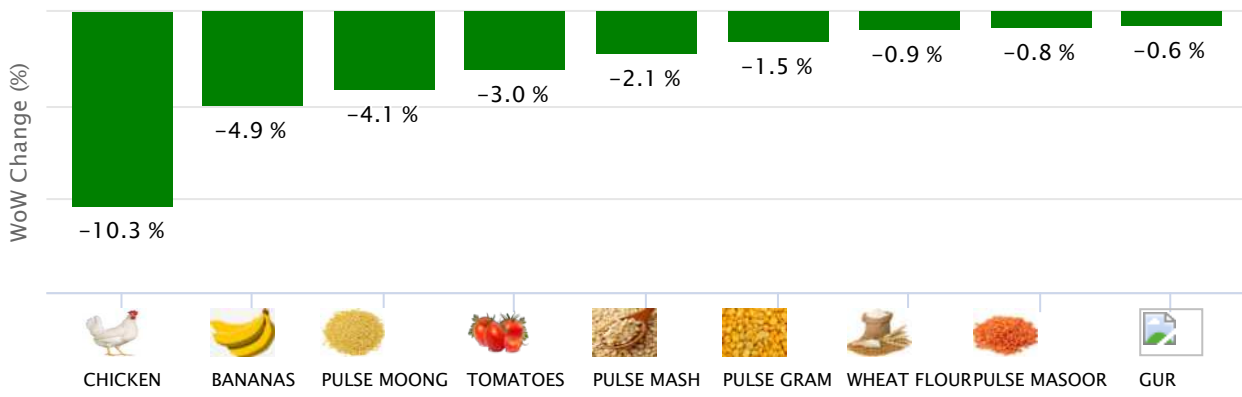

SPI AND DC PRICE COMPARISON (08-JUL-2021)

SPI AND DC PRICE GAP (08-JUL-2021)

Bahawalpur

TOP SPI INCREASING ITEMS WEEK ON WEEK (08-JUL-2021)

TOP SPI DECREASING ITEMS WEEK ON WEEK (08-JUL-2021)

SPI AND DC PRICE COMPARISON (08-JUL-2021)

SPI AND DC PRICE GAP (08-JUL-2021)

Karachi

TOP SPI INCREASING ITEMS WEEK ON WEEK (08-JUL-2021)

TOP SPI DECREASING ITEMS WEEK ON WEEK (08-JUL-2021)

SPI AND DC PRICE COMPARISON (08-JUL-2021)

SPI AND DC PRICE GAP (08-JUL-2021)

Hyderabad

TOP SPI INCREASING ITEMS WEEK ON WEEK (08-JUL-2021)

TOP SPI DECREASING ITEMS WEEK ON WEEK (08-JUL-2021)

SPI AND DC PRICE COMPARISON (08-JUL-2021)

SPI AND DC PRICE GAP (08-JUL-2021)

Sukkur

TOP SPI INCREASING ITEMS WEEK ON WEEK (08-JUL-2021)