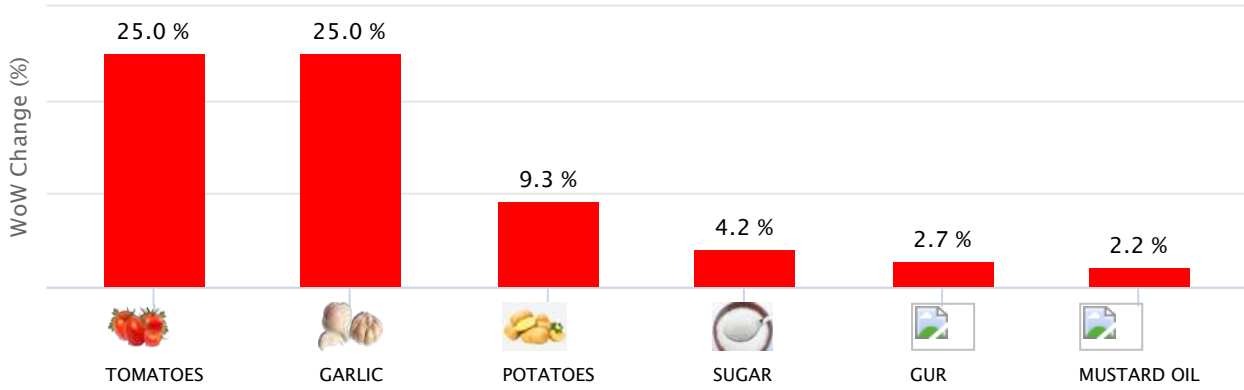

Faisalabad

TOP SPI INCREASING ITEMS WEEK ON WEEK (08-JUL-2021)

TOP SPI DECREASING ITEMS WEEK ON WEEK (08-JUL-2021)

SPI AND DC PRICE COMPARISON (08-JUL-2021)

SPI AND DC PRICE GAP (08-JUL-2021)

Sargodha

TOP SPI INCREASING ITEMS WEEK ON WEEK (08-JUL-2021)

TOP SPI DECREASING ITEMS WEEK ON WEEK (08-JUL-2021)

SPI AND DC PRICE COMPARISON (08-JUL-2021)

SPI AND DC PRICE GAP (08-JUL-2021)

Multan

TOP SPI INCREASING ITEMS WEEK ON WEEK (08-JUL-2021)

TOP SPI DECREASING ITEMS WEEK ON WEEK (08-JUL-2021)