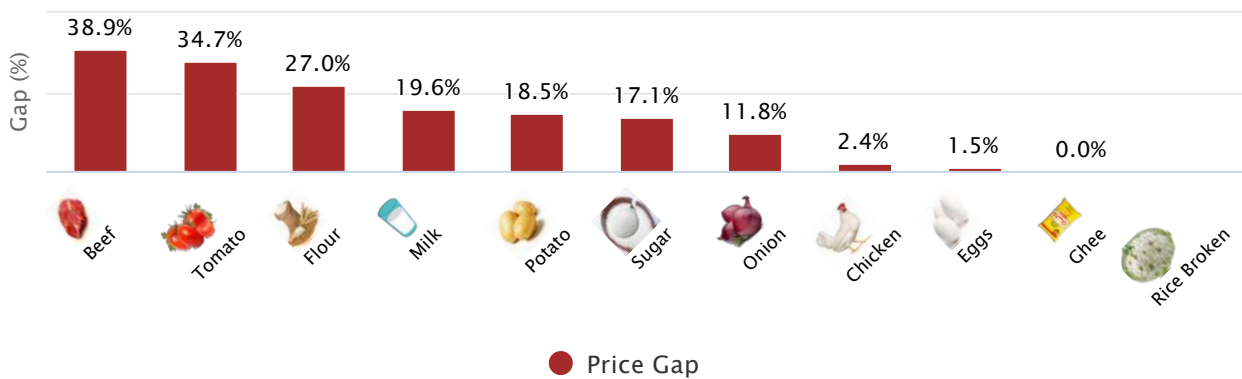

SPI AND DC PRICE GAP (08-JUL-2021)