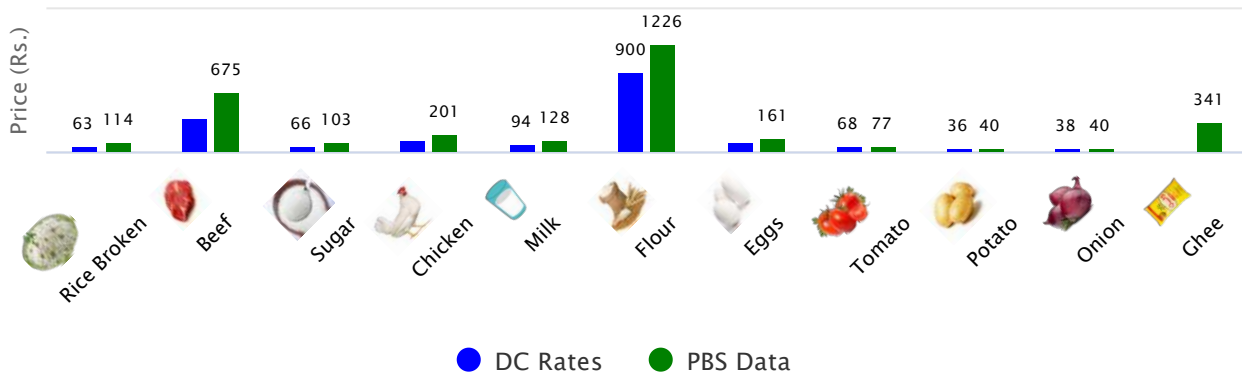

SPI AND DC PRICE GAP (08-JUL-2021)

Karachi

TOP SPI INCREASING ITEMS WEEK ON WEEK (08-JUL-2021)

TOP SPI DECREASING ITEMS WEEK ON WEEK (08-JUL-2021)

SPI AND DC PRICE COMPARISON (08-JUL-2021)

SPI AND DC PRICE GAP (08-JUL-2021)