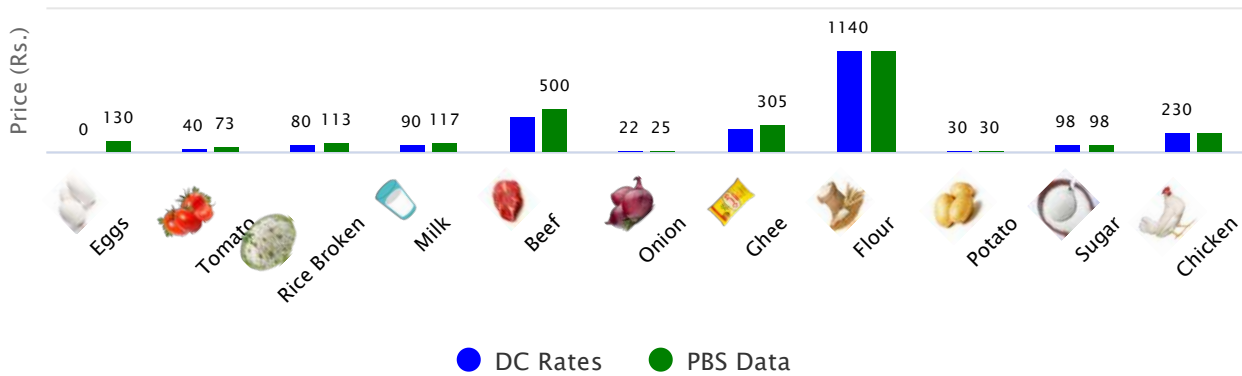

SPI AND DC PRICE COMPARISON (08-JUL-2021)