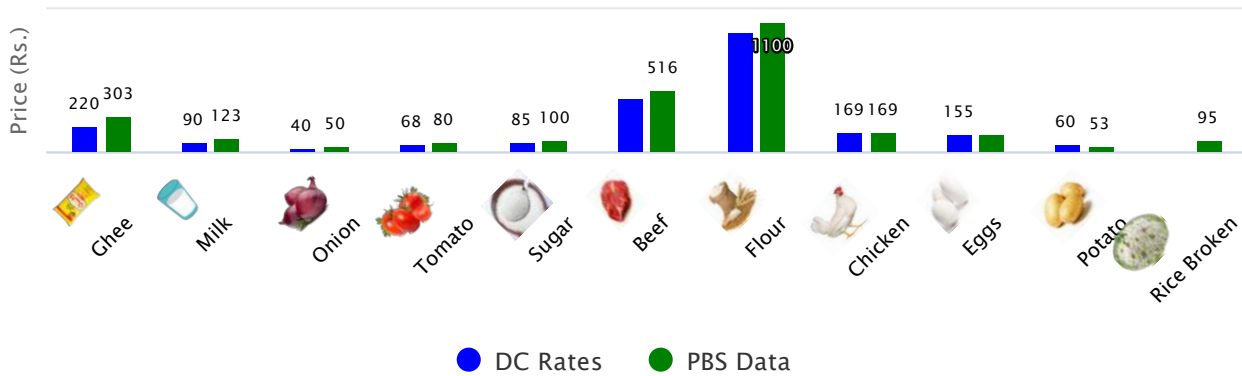

SPI AND DC PRICE COMPARISON (08-JUL-2021)