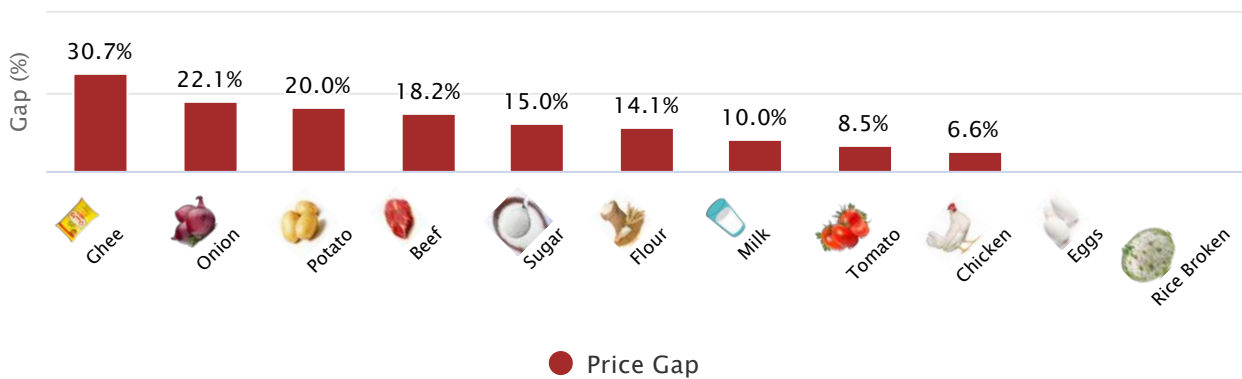

SPI AND DC PRICE GAP (08-JUL-2021)