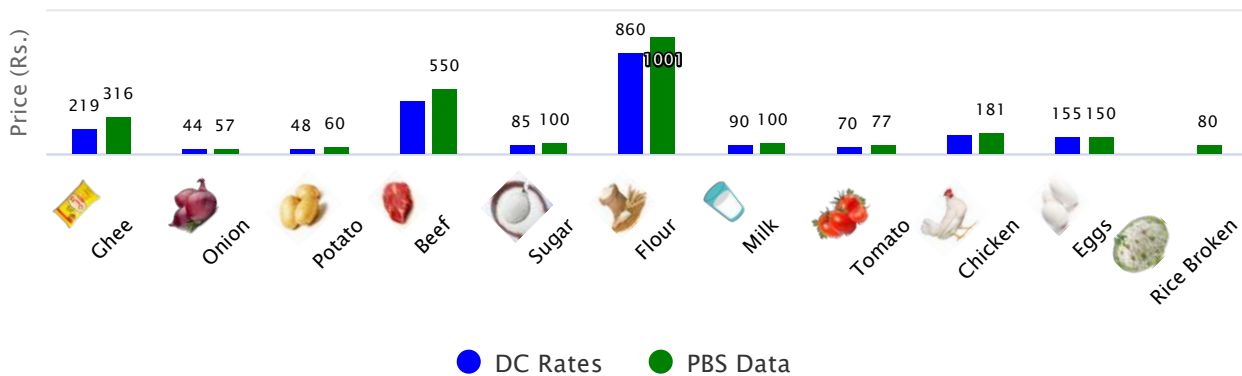

SPI AND DC PRICE COMPARISON (08-JUL-2021)

SPI AND DC PRICE GAP (08-JUL-2021)

Sialkot

TOP SPI INCREASING ITEMS WEEK ON WEEK (08-JUL-2021)

TOP SPI DECREASING ITEMS WEEK ON WEEK (08-JUL-2021)

SPI AND DC PRICE COMPARISON (08-JUL-2021)