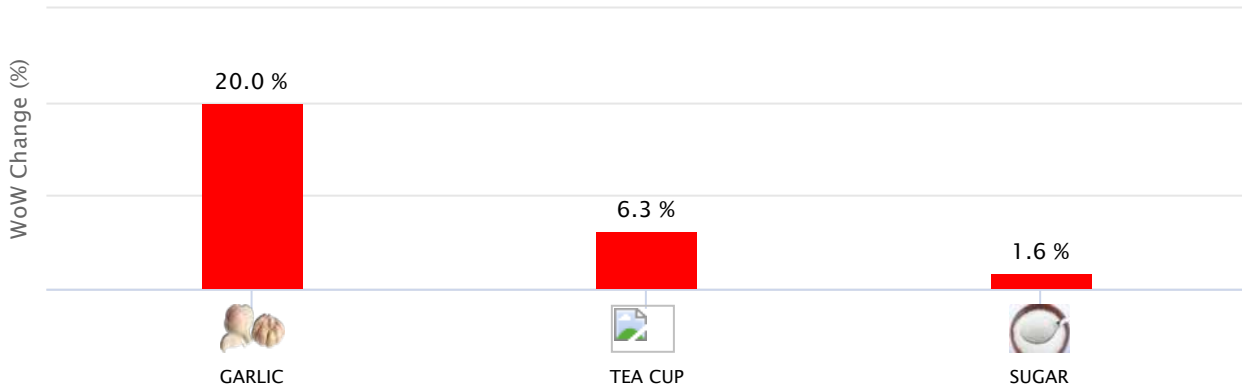

SPI AND DC PRICE COMPARISON (08-JUL-2021)

SPI AND DC PRICE GAP (08-JUL-2021)

Bahawalpur

TOP SPI INCREASING ITEMS WEEK ON WEEK (08-JUL-2021)

TOP SPI DECREASING ITEMS WEEK ON WEEK (08-JUL-2021)

SPI AND DC PRICE COMPARISON (08-JUL-2021)