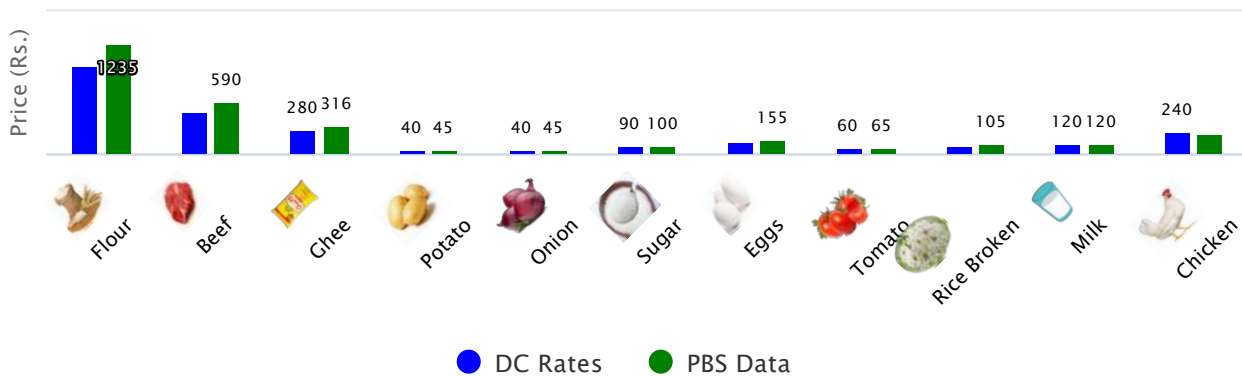

Quetta

TOP SPI INCREASING ITEMS WEEK ON WEEK (08-JUL-2021)

TOP SPI DECREASING ITEMS WEEK ON WEEK (08-JUL-2021)

SPI AND DC PRICE COMPARISON (08-JUL-2021)

SPI AND DC PRICE GAP (08-JUL-2021)

Khuzdar

TOP SPI INCREASING ITEMS WEEK ON WEEK (08-JUL-2021)