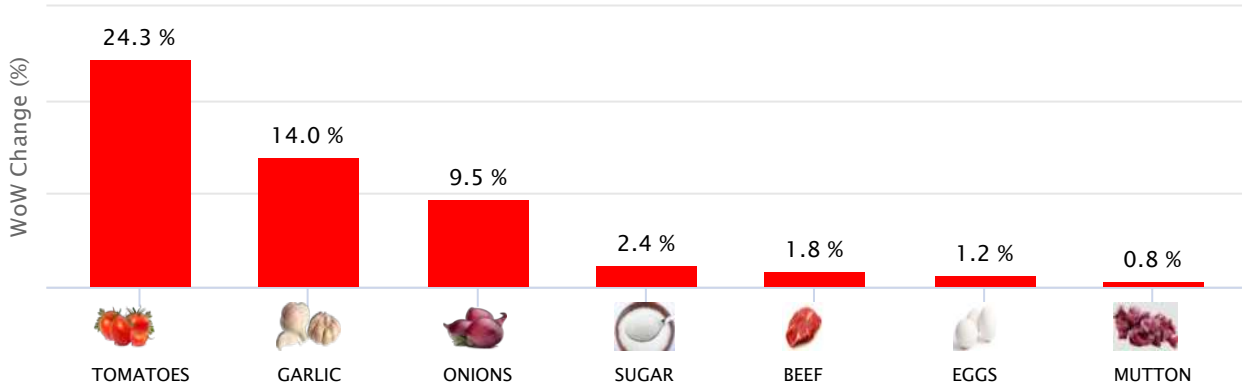

Islamabad

TOP SPI INCREASING ITEMS WEEK ON WEEK (08-JUL-2021)

TOP SPI DECREASING ITEMS WEEK ON WEEK (08-JUL-2021)

SPI AND DC PRICE COMPARISON (08-JUL-2021)

SPI AND DC PRICE GAP (08-JUL-2021)

Rawalpindi

TOP SPI INCREASING ITEMS WEEK ON WEEK (08-JUL-2021)