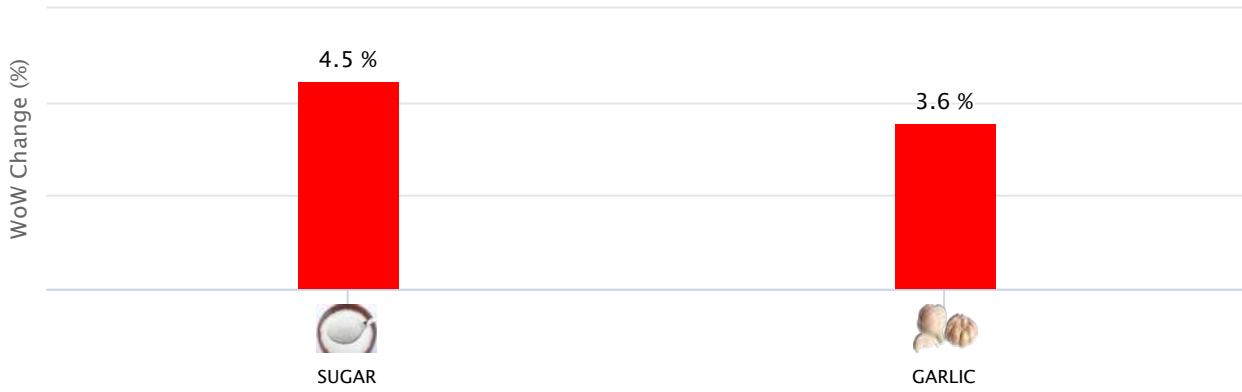

Bannu

TOP SPI INCREASING ITEMS WEEK ON WEEK (08-JUL-2021)