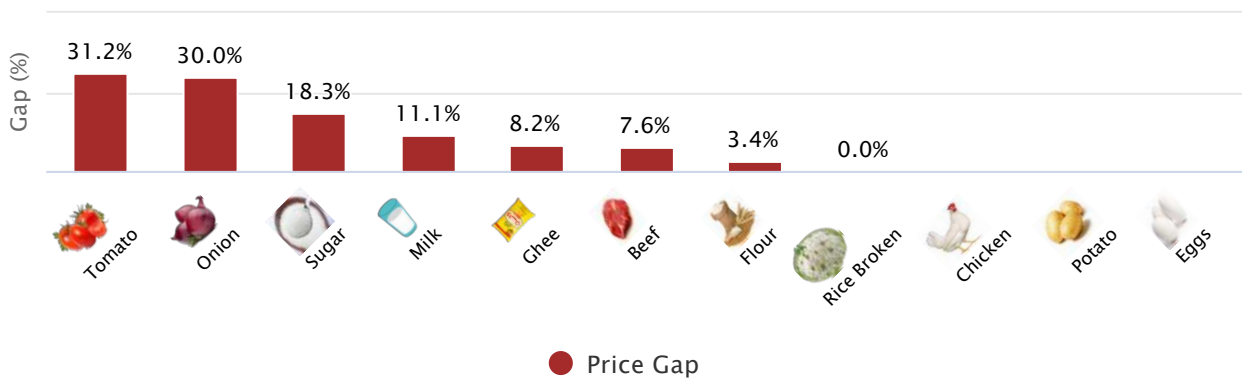

SPI AND DC PRICE GAP (08-JUL-2021)