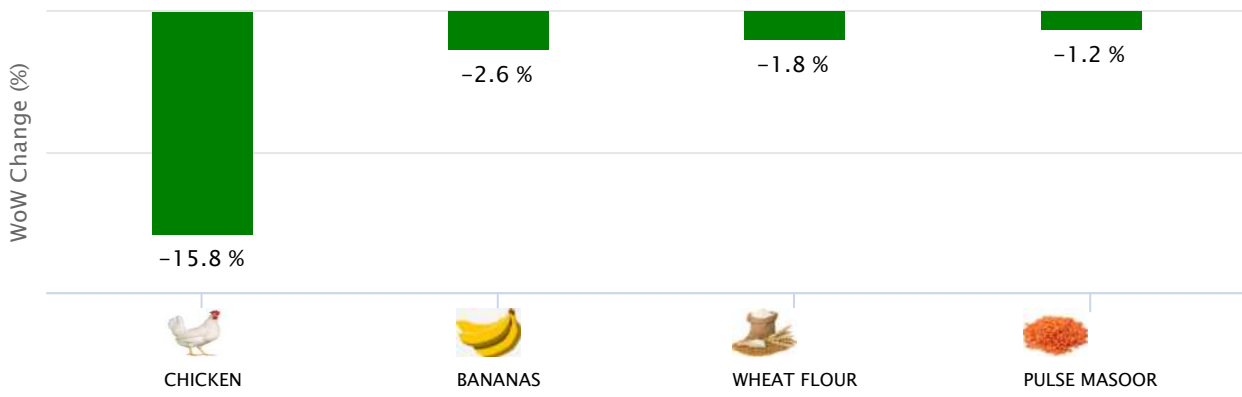

TOP SPI DECREASING ITEMS WEEK ON WEEK (08-JUL-2021)

SPI AND DC PRICE COMPARISON (08-JUL-2021)

SPI AND DC PRICE GAP (08-JUL-2021)

Gujranwala

TOP SPI INCREASING ITEMS WEEK ON WEEK (08-JUL-2021)

TOP SPI DECREASING ITEMS WEEK ON WEEK (08-JUL-2021)