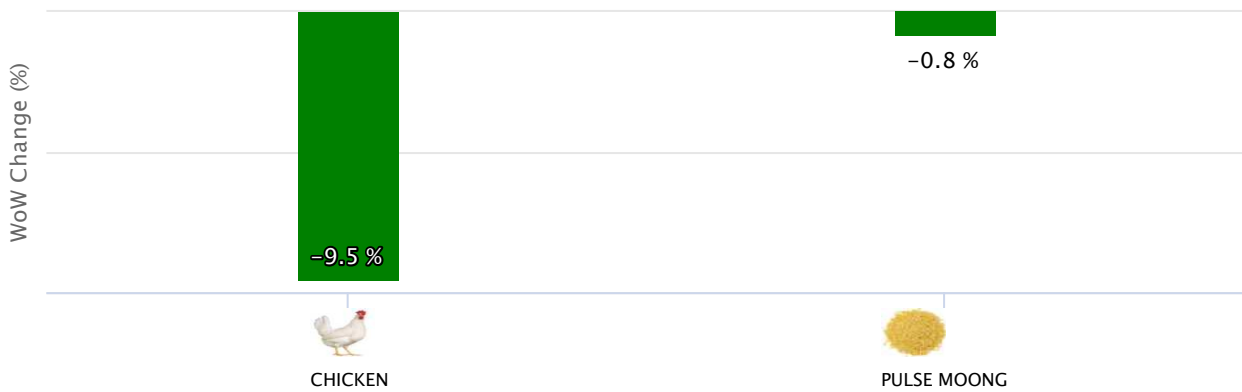

TOP SPI DECREASING ITEMS WEEK ON WEEK (08-JUL-2021)