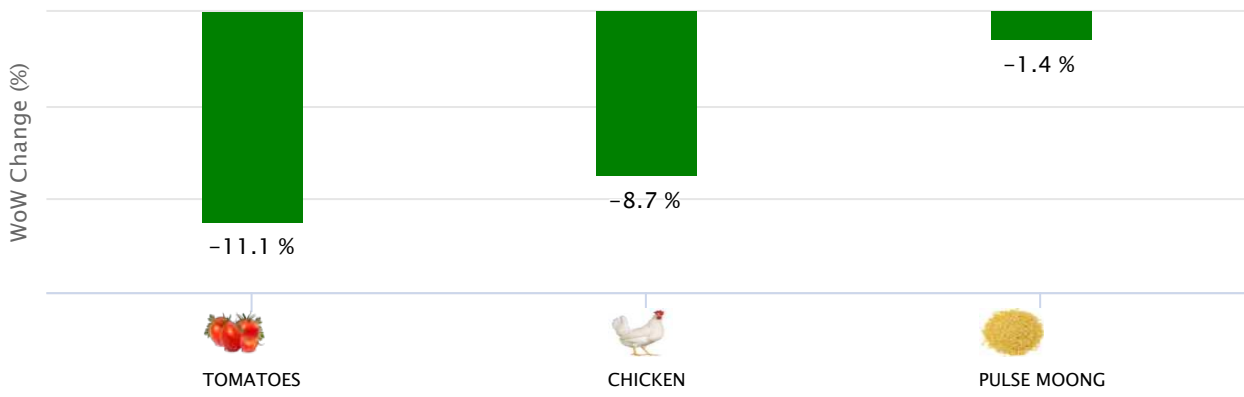

TOP SPI DECREASING ITEMS WEEK ON WEEK (08-JUL-2021)