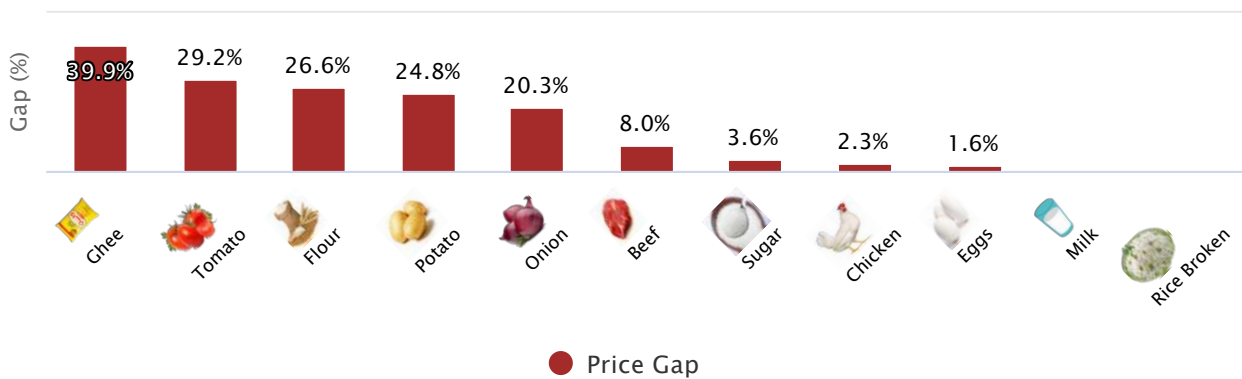

Islamabad

TOP SPI INCREASING ITEMS WEEK ON WEEK (08-JUL-2021)

TOP SPI DECREASING ITEMS WEEK ON WEEK (08-JUL-2021)

SPI AND DC PRICE COMPARISON (08-JUL-2021)

SPI AND DC PRICE GAP (08-JUL-2021)

Rawalpindi

TOP SPI INCREASING ITEMS WEEK ON WEEK (08-JUL-2021)