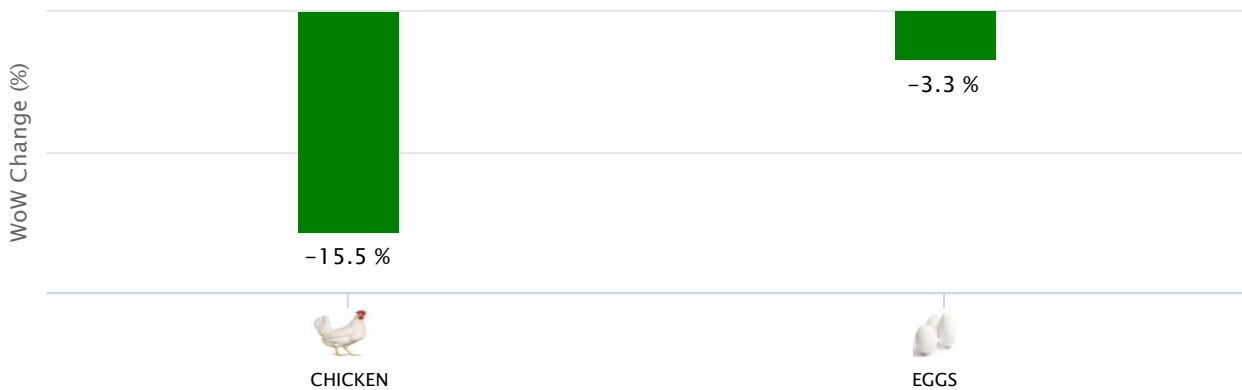

TOP SPI DECREASING ITEMS WEEK ON WEEK (08-JUL-2021)

SPI AND DC PRICE COMPARISON (08-JUL-2021)

SPI AND DC PRICE GAP (08-JUL-2021)

Multan

TOP SPI INCREASING ITEMS WEEK ON WEEK (08-JUL-2021)

TOP SPI DECREASING ITEMS WEEK ON WEEK (08-JUL-2021)

SPI AND DC PRICE COMPARISON (08-JUL-2021)

SPI AND DC PRICE GAP (08-JUL-2021)

Bahawalpur

TOP SPI INCREASING ITEMS WEEK ON WEEK (08-JUL-2021)

TOP SPI DECREASING ITEMS WEEK ON WEEK (08-JUL-2021)

SPI AND DC PRICE COMPARISON (08-JUL-2021)

SPI AND DC PRICE GAP (08-JUL-2021)

Karachi

TOP SPI INCREASING ITEMS WEEK ON WEEK (08-JUL-2021)

TOP SPI DECREASING ITEMS WEEK ON WEEK (08-JUL-2021)

SPI AND DC PRICE COMPARISON (08-JUL-2021)

SPI AND DC PRICE GAP (08-JUL-2021)