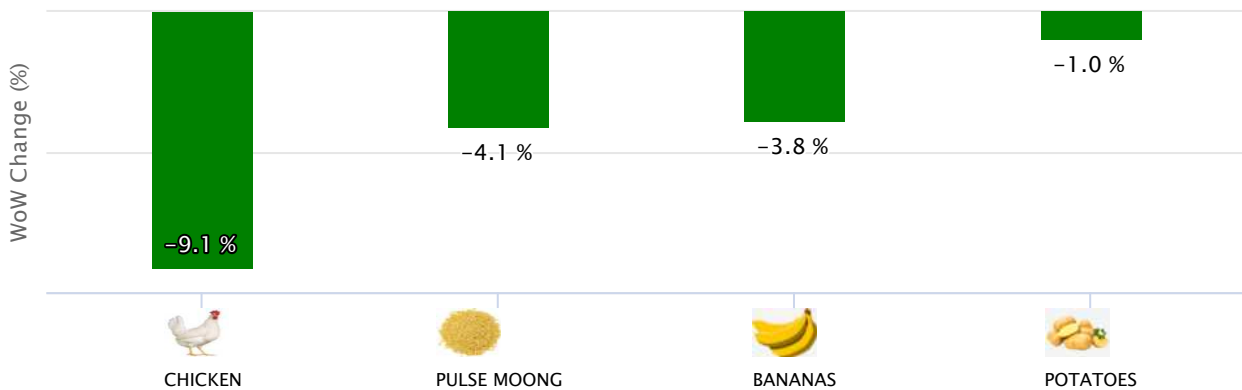

TOP SPI DECREASING ITEMS WEEK ON WEEK (08-JUL-2021)