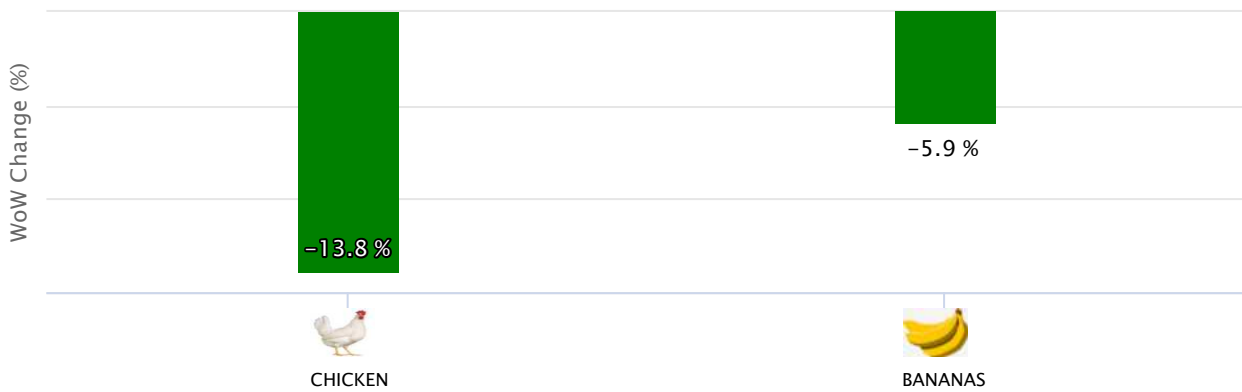

Faisalabad

TOP SPI INCREASING ITEMS WEEK ON WEEK (08-JUL-2021)

TOP SPI DECREASING ITEMS WEEK ON WEEK (08-JUL-2021)

SPI AND DC PRICE COMPARISON (08-JUL-2021)

SPI AND DC PRICE GAP (08-JUL-2021)

Sargodha

TOP SPI INCREASING ITEMS WEEK ON WEEK (08-JUL-2021)

TOP SPI DECREASING ITEMS WEEK ON WEEK (08-JUL-2021)

SPI AND DC PRICE COMPARISON (08-JUL-2021)

SPI AND DC PRICE GAP (08-JUL-2021)

Multan

TOP SPI INCREASING ITEMS WEEK ON WEEK (08-JUL-2021)

TOP SPI DECREASING ITEMS WEEK ON WEEK (08-JUL-2021)

SPI AND DC PRICE COMPARISON (08-JUL-2021)

SPI AND DC PRICE GAP (08-JUL-2021)

Bahawalpur

TOP SPI INCREASING ITEMS WEEK ON WEEK (08-JUL-2021)

TOP SPI DECREASING ITEMS WEEK ON WEEK (08-JUL-2021)

SPI AND DC PRICE COMPARISON (08-JUL-2021)