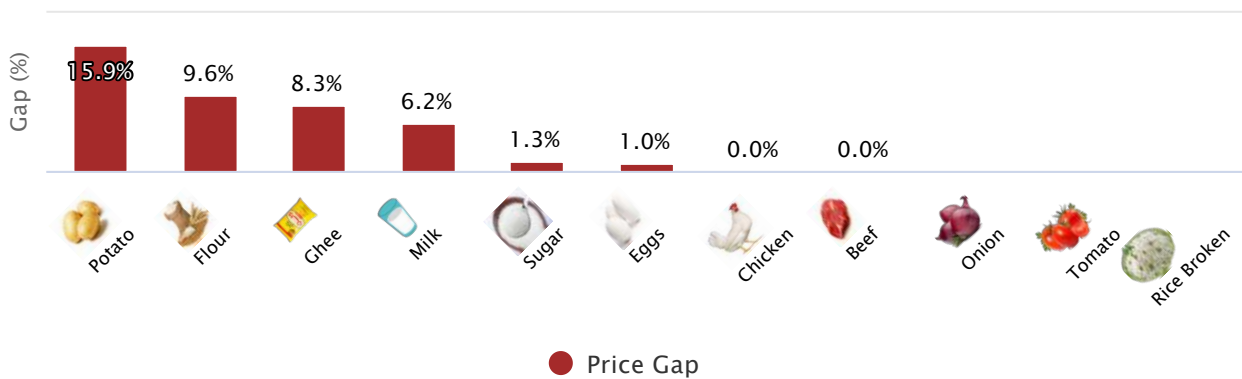

SPI AND DC PRICE GAP (08-JUL-2021)

Bannu

TOP SPI INCREASING ITEMS WEEK ON WEEK (08-JUL-2021)

TOP SPI DECREASING ITEMS WEEK ON WEEK (08-JUL-2021)

SPI AND DC PRICE COMPARISON (08-JUL-2021)

SPI AND DC PRICE GAP (08-JUL-2021)