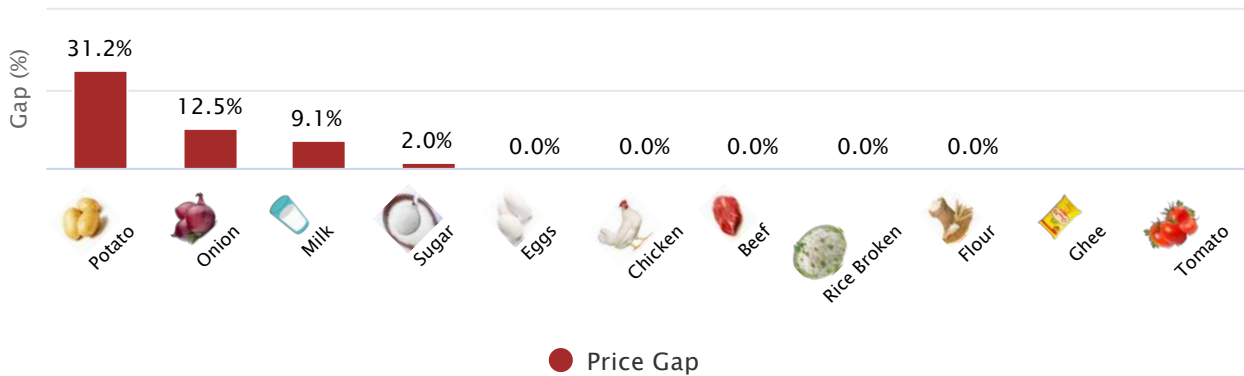

SPI AND DC PRICE GAP (08-JUL-2021)