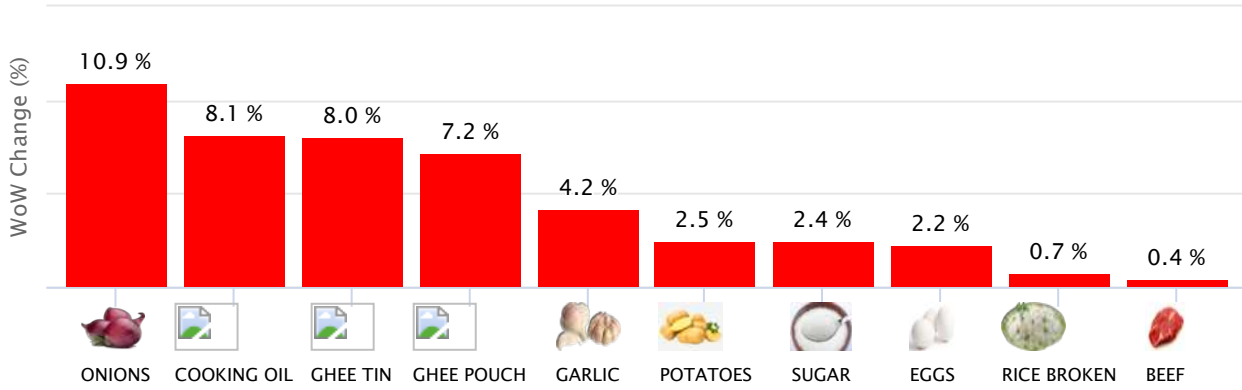

Karachi

TOP SPI INCREASING ITEMS WEEK ON WEEK (08-JUL-2021)