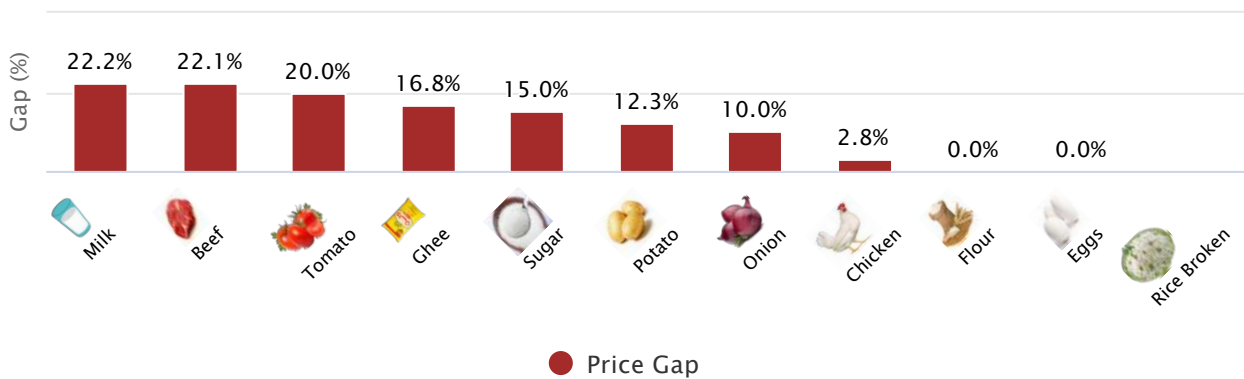

SPI AND DC PRICE GAP (08-JUL-2021)