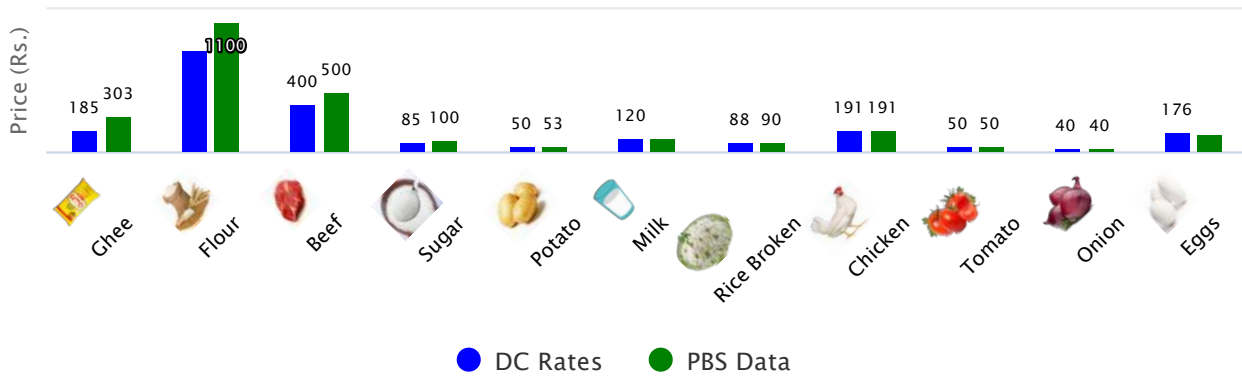

SPI AND DC PRICE COMPARISON (08-JUL-2021)

SPI AND DC PRICE GAP (08-JUL-2021)

Peshawar

TOP SPI INCREASING ITEMS WEEK ON WEEK (08-JUL-2021)

TOP SPI DECREASING ITEMS WEEK ON WEEK (08-JUL-2021)

SPI AND DC PRICE COMPARISON (08-JUL-2021)