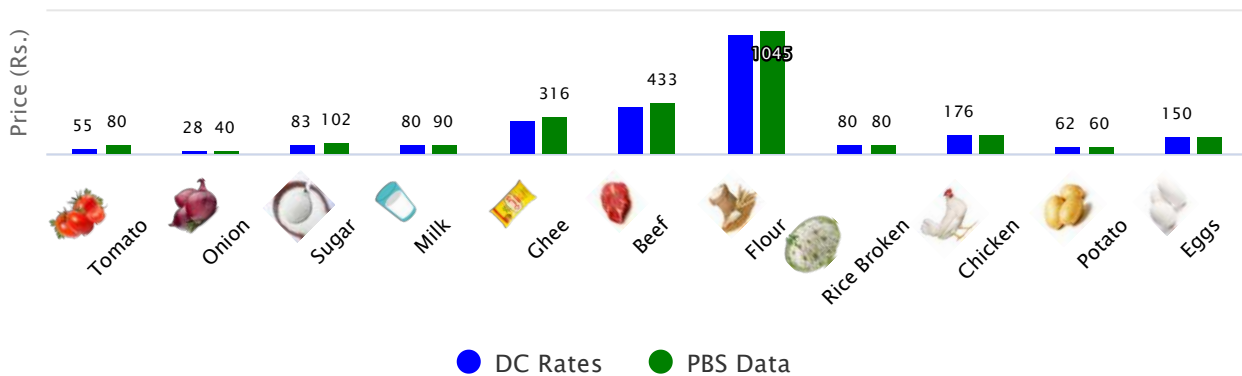

SPI AND DC PRICE COMPARISON (08-JUL-2021)

SPI AND DC PRICE GAP (08-JUL-2021)

Bahawalpur

TOP SPI INCREASING ITEMS WEEK ON WEEK (08-JUL-2021)

TOP SPI DECREASING ITEMS WEEK ON WEEK (08-JUL-2021)

SPI AND DC PRICE COMPARISON (08-JUL-2021)