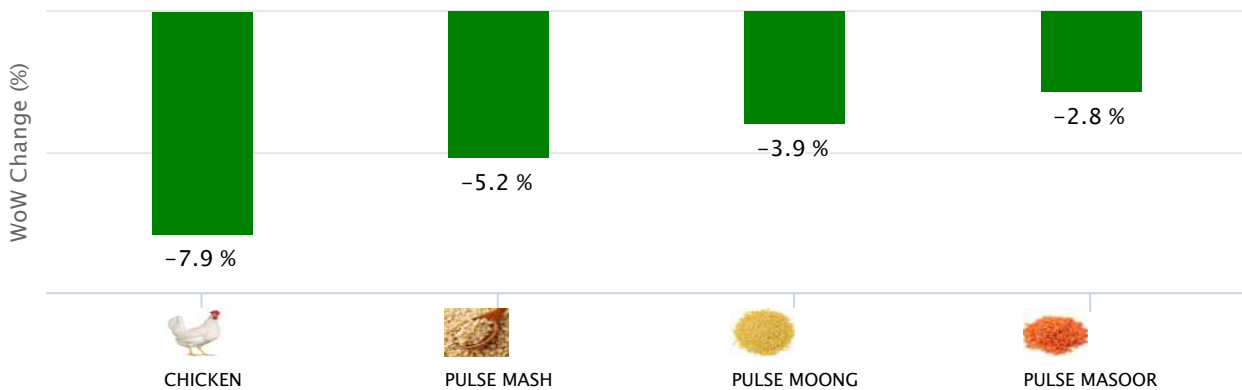

TOP SPI DECREASING ITEMS WEEK ON WEEK (08-JUL-2021)