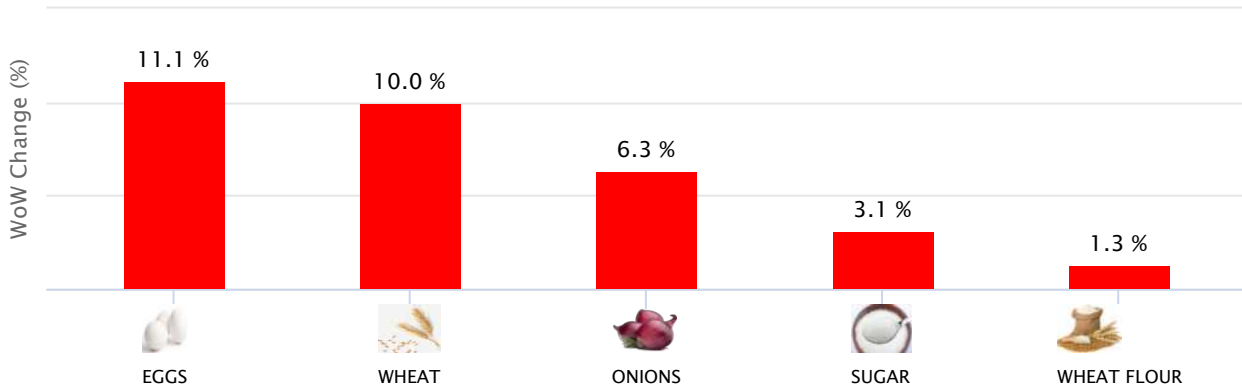

Quetta

TOP SPI INCREASING ITEMS WEEK ON WEEK (08-JUL-2021)

TOP SPI DECREASING ITEMS WEEK ON WEEK (08-JUL-2021)

SPI AND DC PRICE COMPARISON (08-JUL-2021)

SPI AND DC PRICE GAP (08-JUL-2021)

Khuzdar

TOP SPI INCREASING ITEMS WEEK ON WEEK (08-JUL-2021)