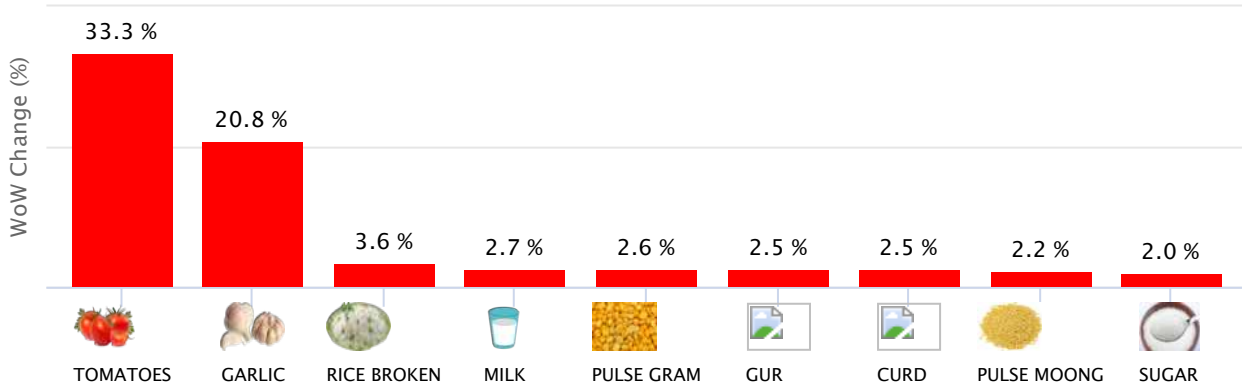

TOP SPI DECREASING ITEMS WEEK ON WEEK (08-JUL-2021)

SPI AND DC PRICE COMPARISON (08-JUL-2021)

SPI AND DC PRICE GAP (08-JUL-2021)

Gujranwala

TOP SPI INCREASING ITEMS WEEK ON WEEK (08-JUL-2021)

TOP SPI DECREASING ITEMS WEEK ON WEEK (08-JUL-2021)