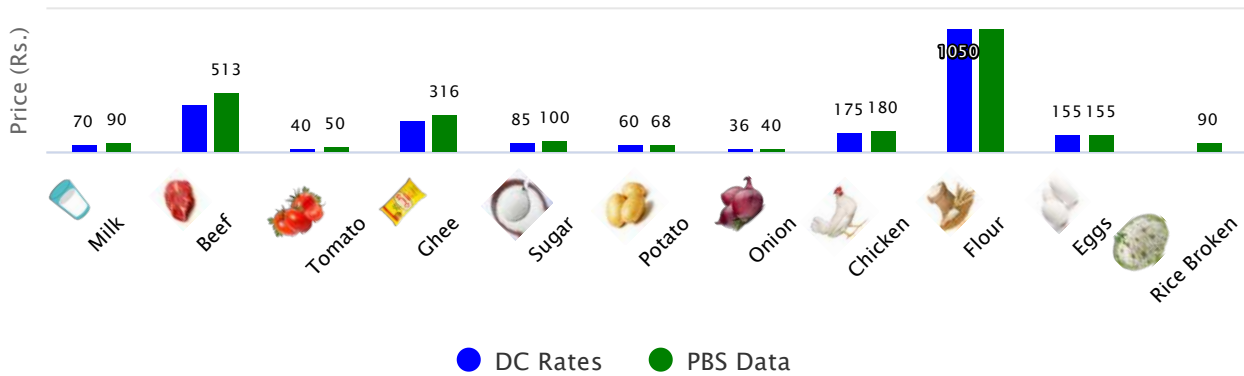

Faisalabad

TOP SPI INCREASING ITEMS WEEK ON WEEK (08-JUL-2021)

TOP SPI DECREASING ITEMS WEEK ON WEEK (08-JUL-2021)

SPI AND DC PRICE COMPARISON (08-JUL-2021)

SPI AND DC PRICE GAP (08-JUL-2021)

Sargodha

TOP SPI INCREASING ITEMS WEEK ON WEEK (08-JUL-2021)

TOP SPI DECREASING ITEMS WEEK ON WEEK (08-JUL-2021)

SPI AND DC PRICE COMPARISON (08-JUL-2021)

SPI AND DC PRICE GAP (08-JUL-2021)

Multan

TOP SPI INCREASING ITEMS WEEK ON WEEK (08-JUL-2021)

TOP SPI DECREASING ITEMS WEEK ON WEEK (08-JUL-2021)