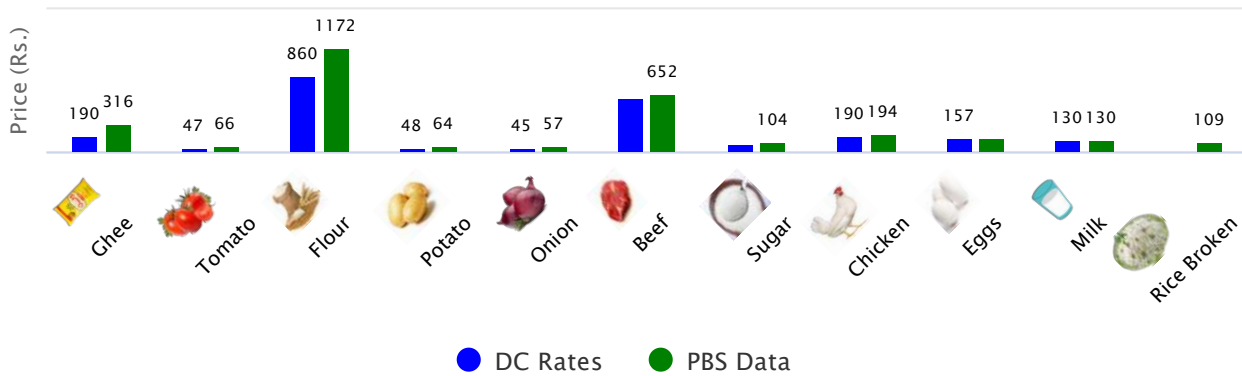

Islamabad

TOP SPI INCREASING ITEMS WEEK ON WEEK (08-JUL-2021)

TOP SPI DECREASING ITEMS WEEK ON WEEK (08-JUL-2021)

SPI AND DC PRICE COMPARISON (08-JUL-2021)

SPI AND DC PRICE GAP (08-JUL-2021)

Rawalpindi

TOP SPI INCREASING ITEMS WEEK ON WEEK (08-JUL-2021)