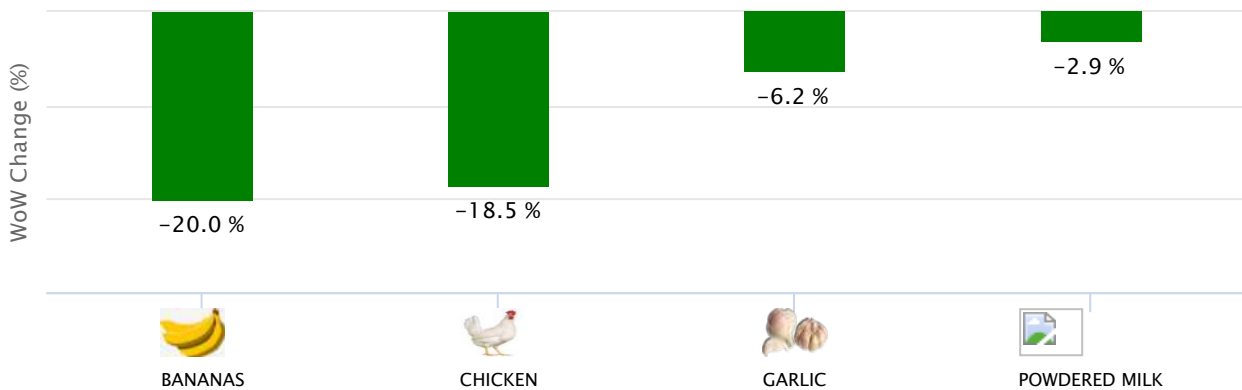

TOP SPI DECREASING ITEMS WEEK ON WEEK (08-JUL-2021)