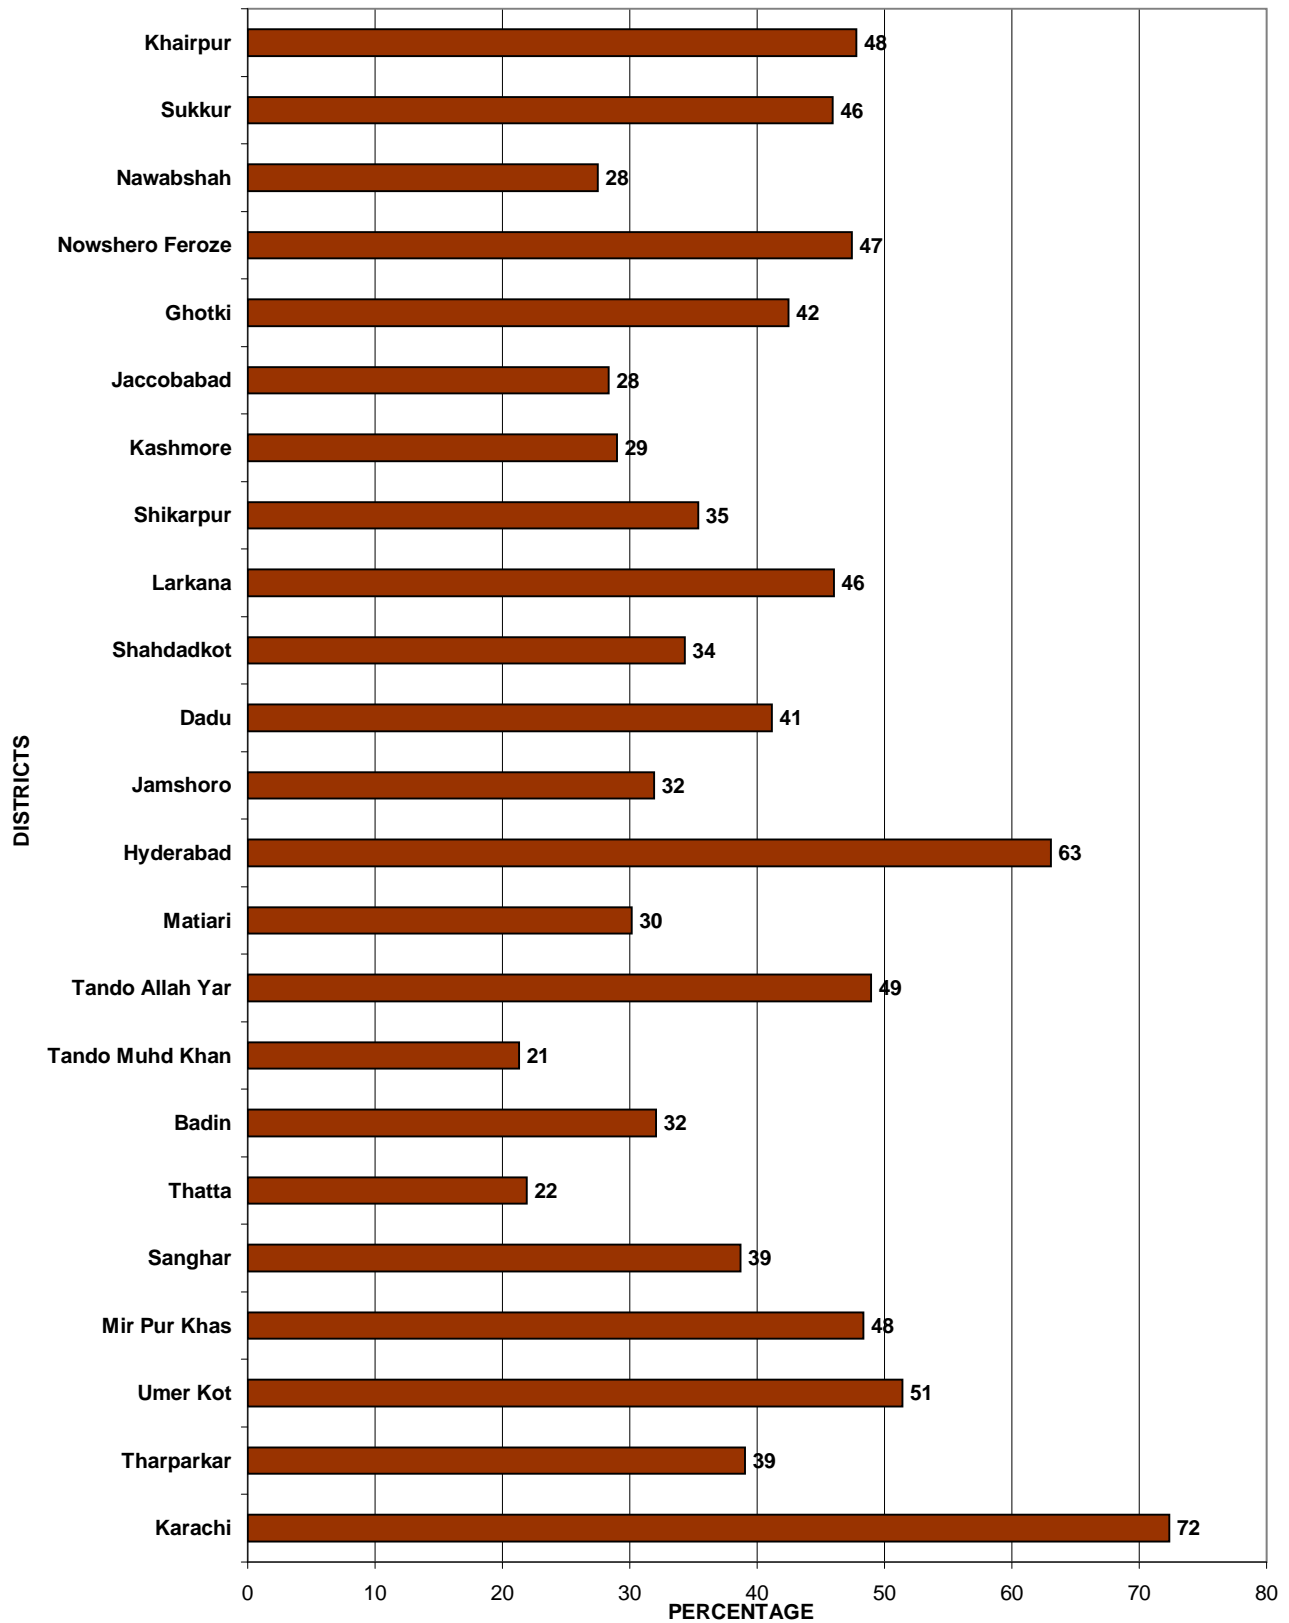

FIGURE 2.3 GROSS ENROLMENT RATE AT THE MIDDLE LEVEL (AGE 10 - 12) - BY DISTRICT - PUNJAB

FIGURE 2.3 GROSS ENROLMENT RATE AT THE MIDDLE LEVEL (AGE 10 - 12) - DISTRICTS - SINDH

**FIGURE 2.3 GROSS ENROLMENT RATE AT THE MIDDLE LEVEL (AGE 10 - 12) - BY DISTRICTS
- KHYBER PAKHTUNKHWA**

FIGURE 2.3 GROSS ENROLMENT RATE AT THE MIDDLE LEVEL (AGE 10 - 12) - BY DISTRICTS - BALUCHISTAN