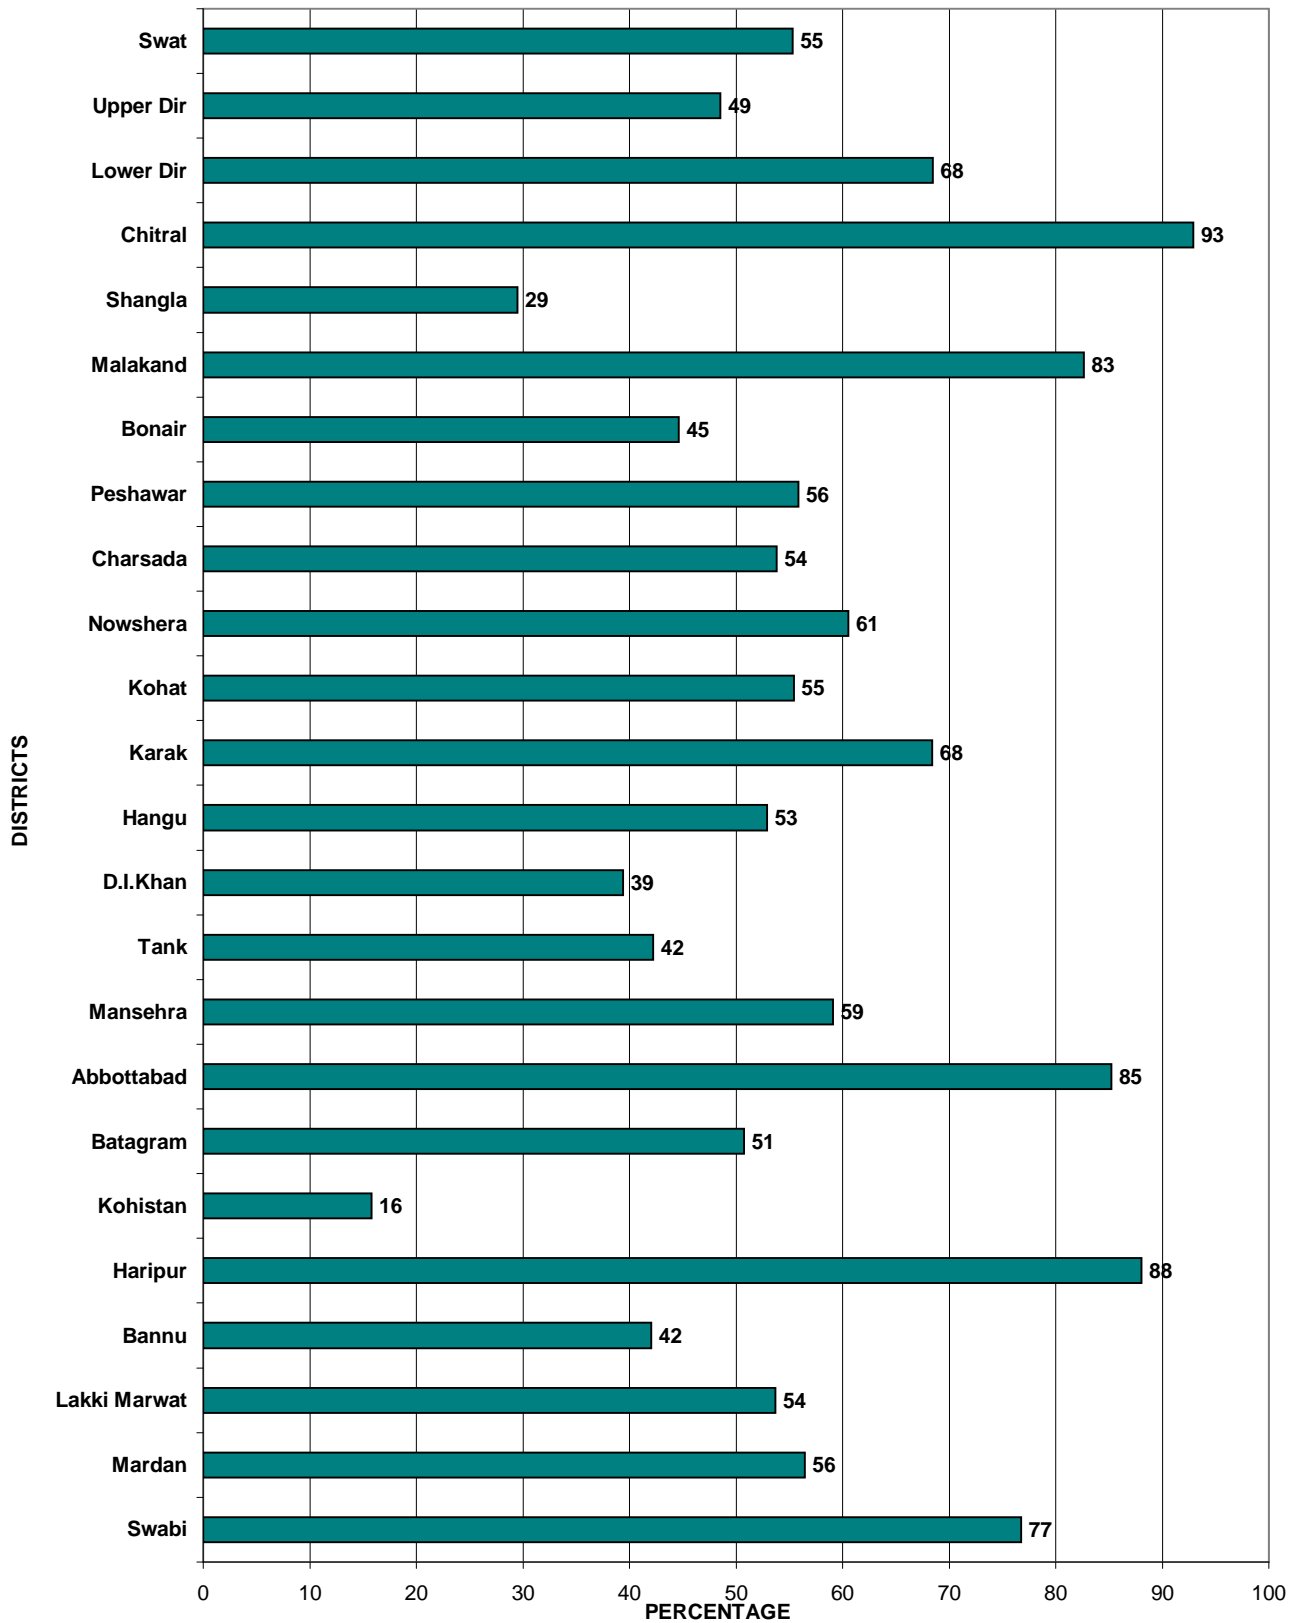

FIGURE 2.3 GROSS ENROLMENT RATE AT THE MIDDLE LEVEL (AGE 10 - 12) - BY DISTRICT - PUNJAB

FIGURE 2.3 GROSS ENROLMENT RATE AT THE MIDDLE LEVEL (AGE 10 - 12) - DISTRICTS - SINDH

**FIGURE 2.3 GROSS ENROLMENT RATE AT THE MIDDLE LEVEL (AGE 10 - 12) - BY DISTRICTS
- KHYBER PAKHTUNKHWA**

FIGURE 2.3 GROSS ENROLMENT RATE AT THE MIDDLE LEVEL (AGE 10 - 12) - BY DISTRICTS - BALUCHISTAN