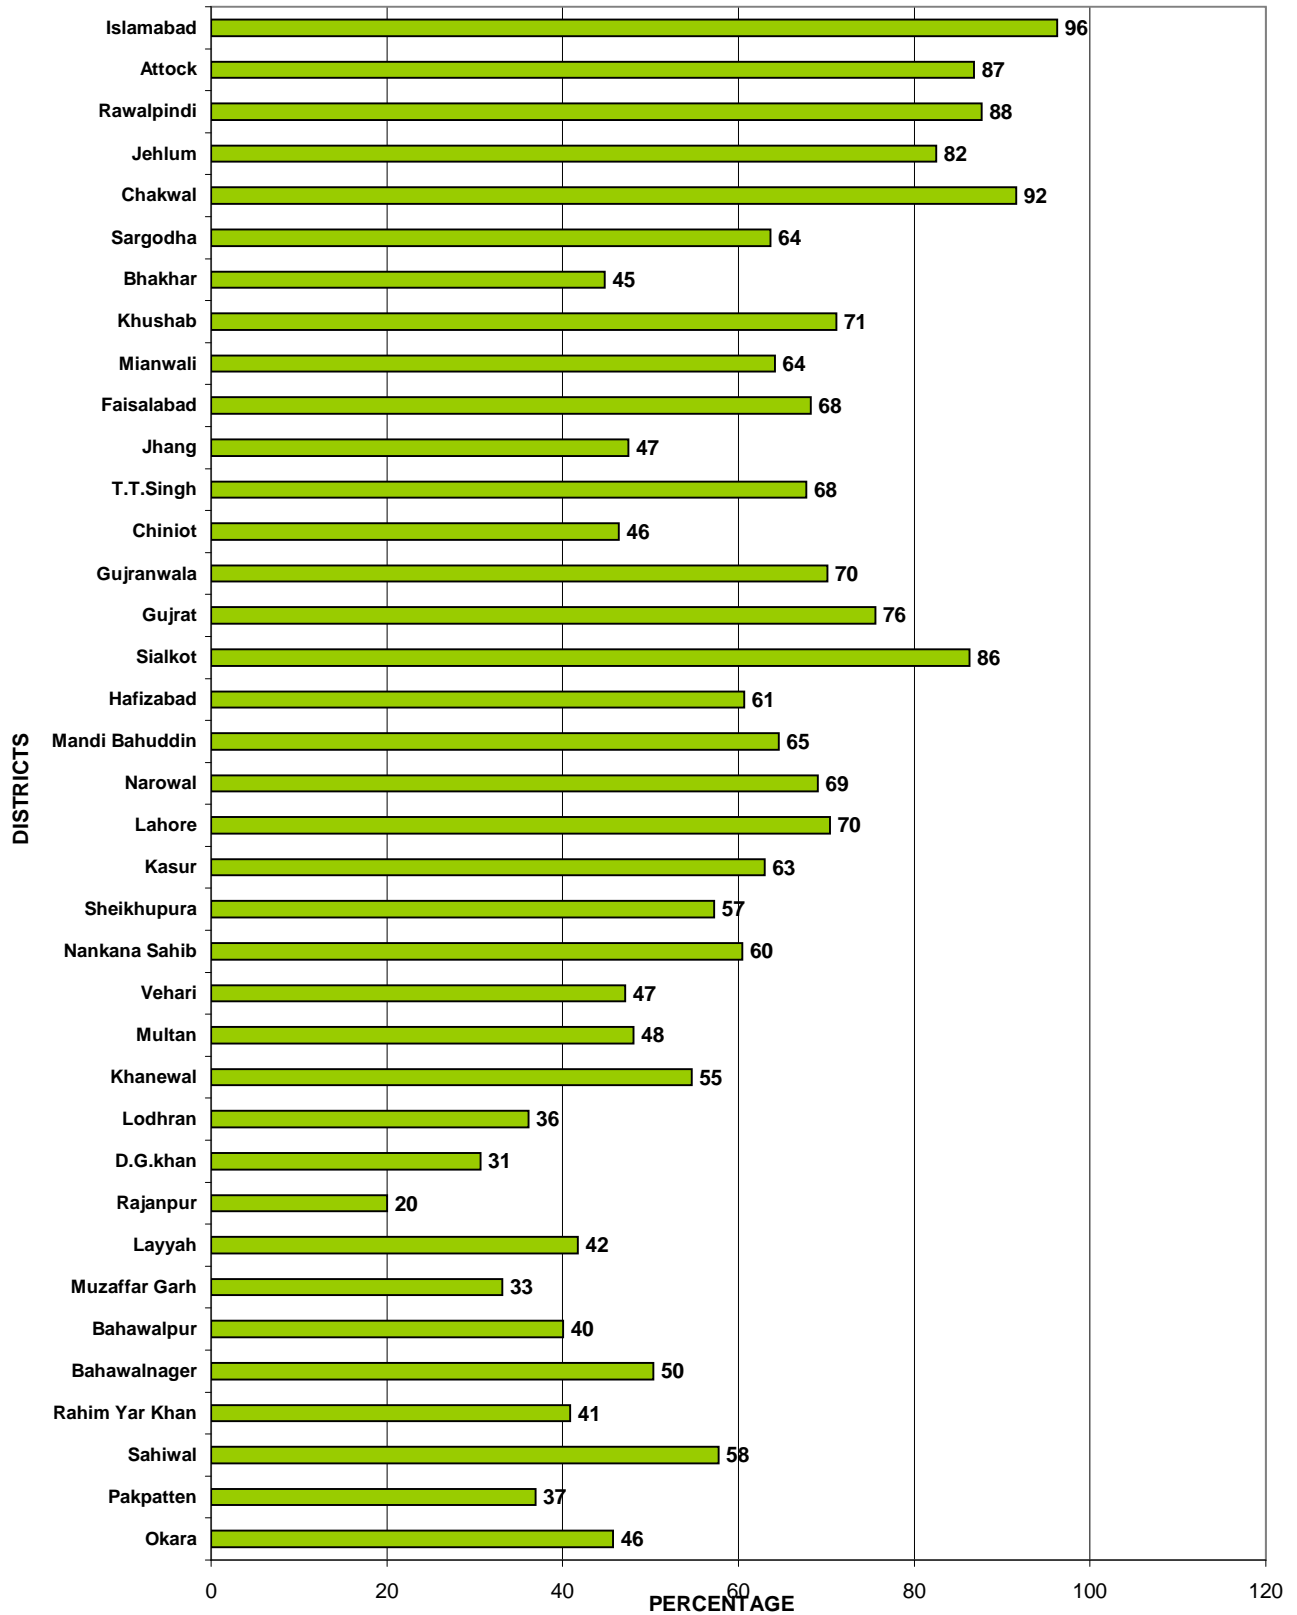

FIGURE 2.3 GROSS ENROLMENT RATE AT THE MIDDLE LEVEL (AGE 10 - 12) - BY DISTRICT - PUNJAB

FIGURE 2.3 GROSS ENROLMENT RATE AT THE MIDDLE LEVEL (AGE 10 - 12) - DISTRICTS - SINDH

**FIGURE 2.3 GROSS ENROLMENT RATE AT THE MIDDLE LEVEL (AGE 10 - 12) - BY DISTRICTS
- KHYBER PAKHTUNKHWA**

FIGURE 2.3 GROSS ENROLMENT RATE AT THE MIDDLE LEVEL (AGE 10 - 12) - BY DISTRICTS - BALUCHISTAN